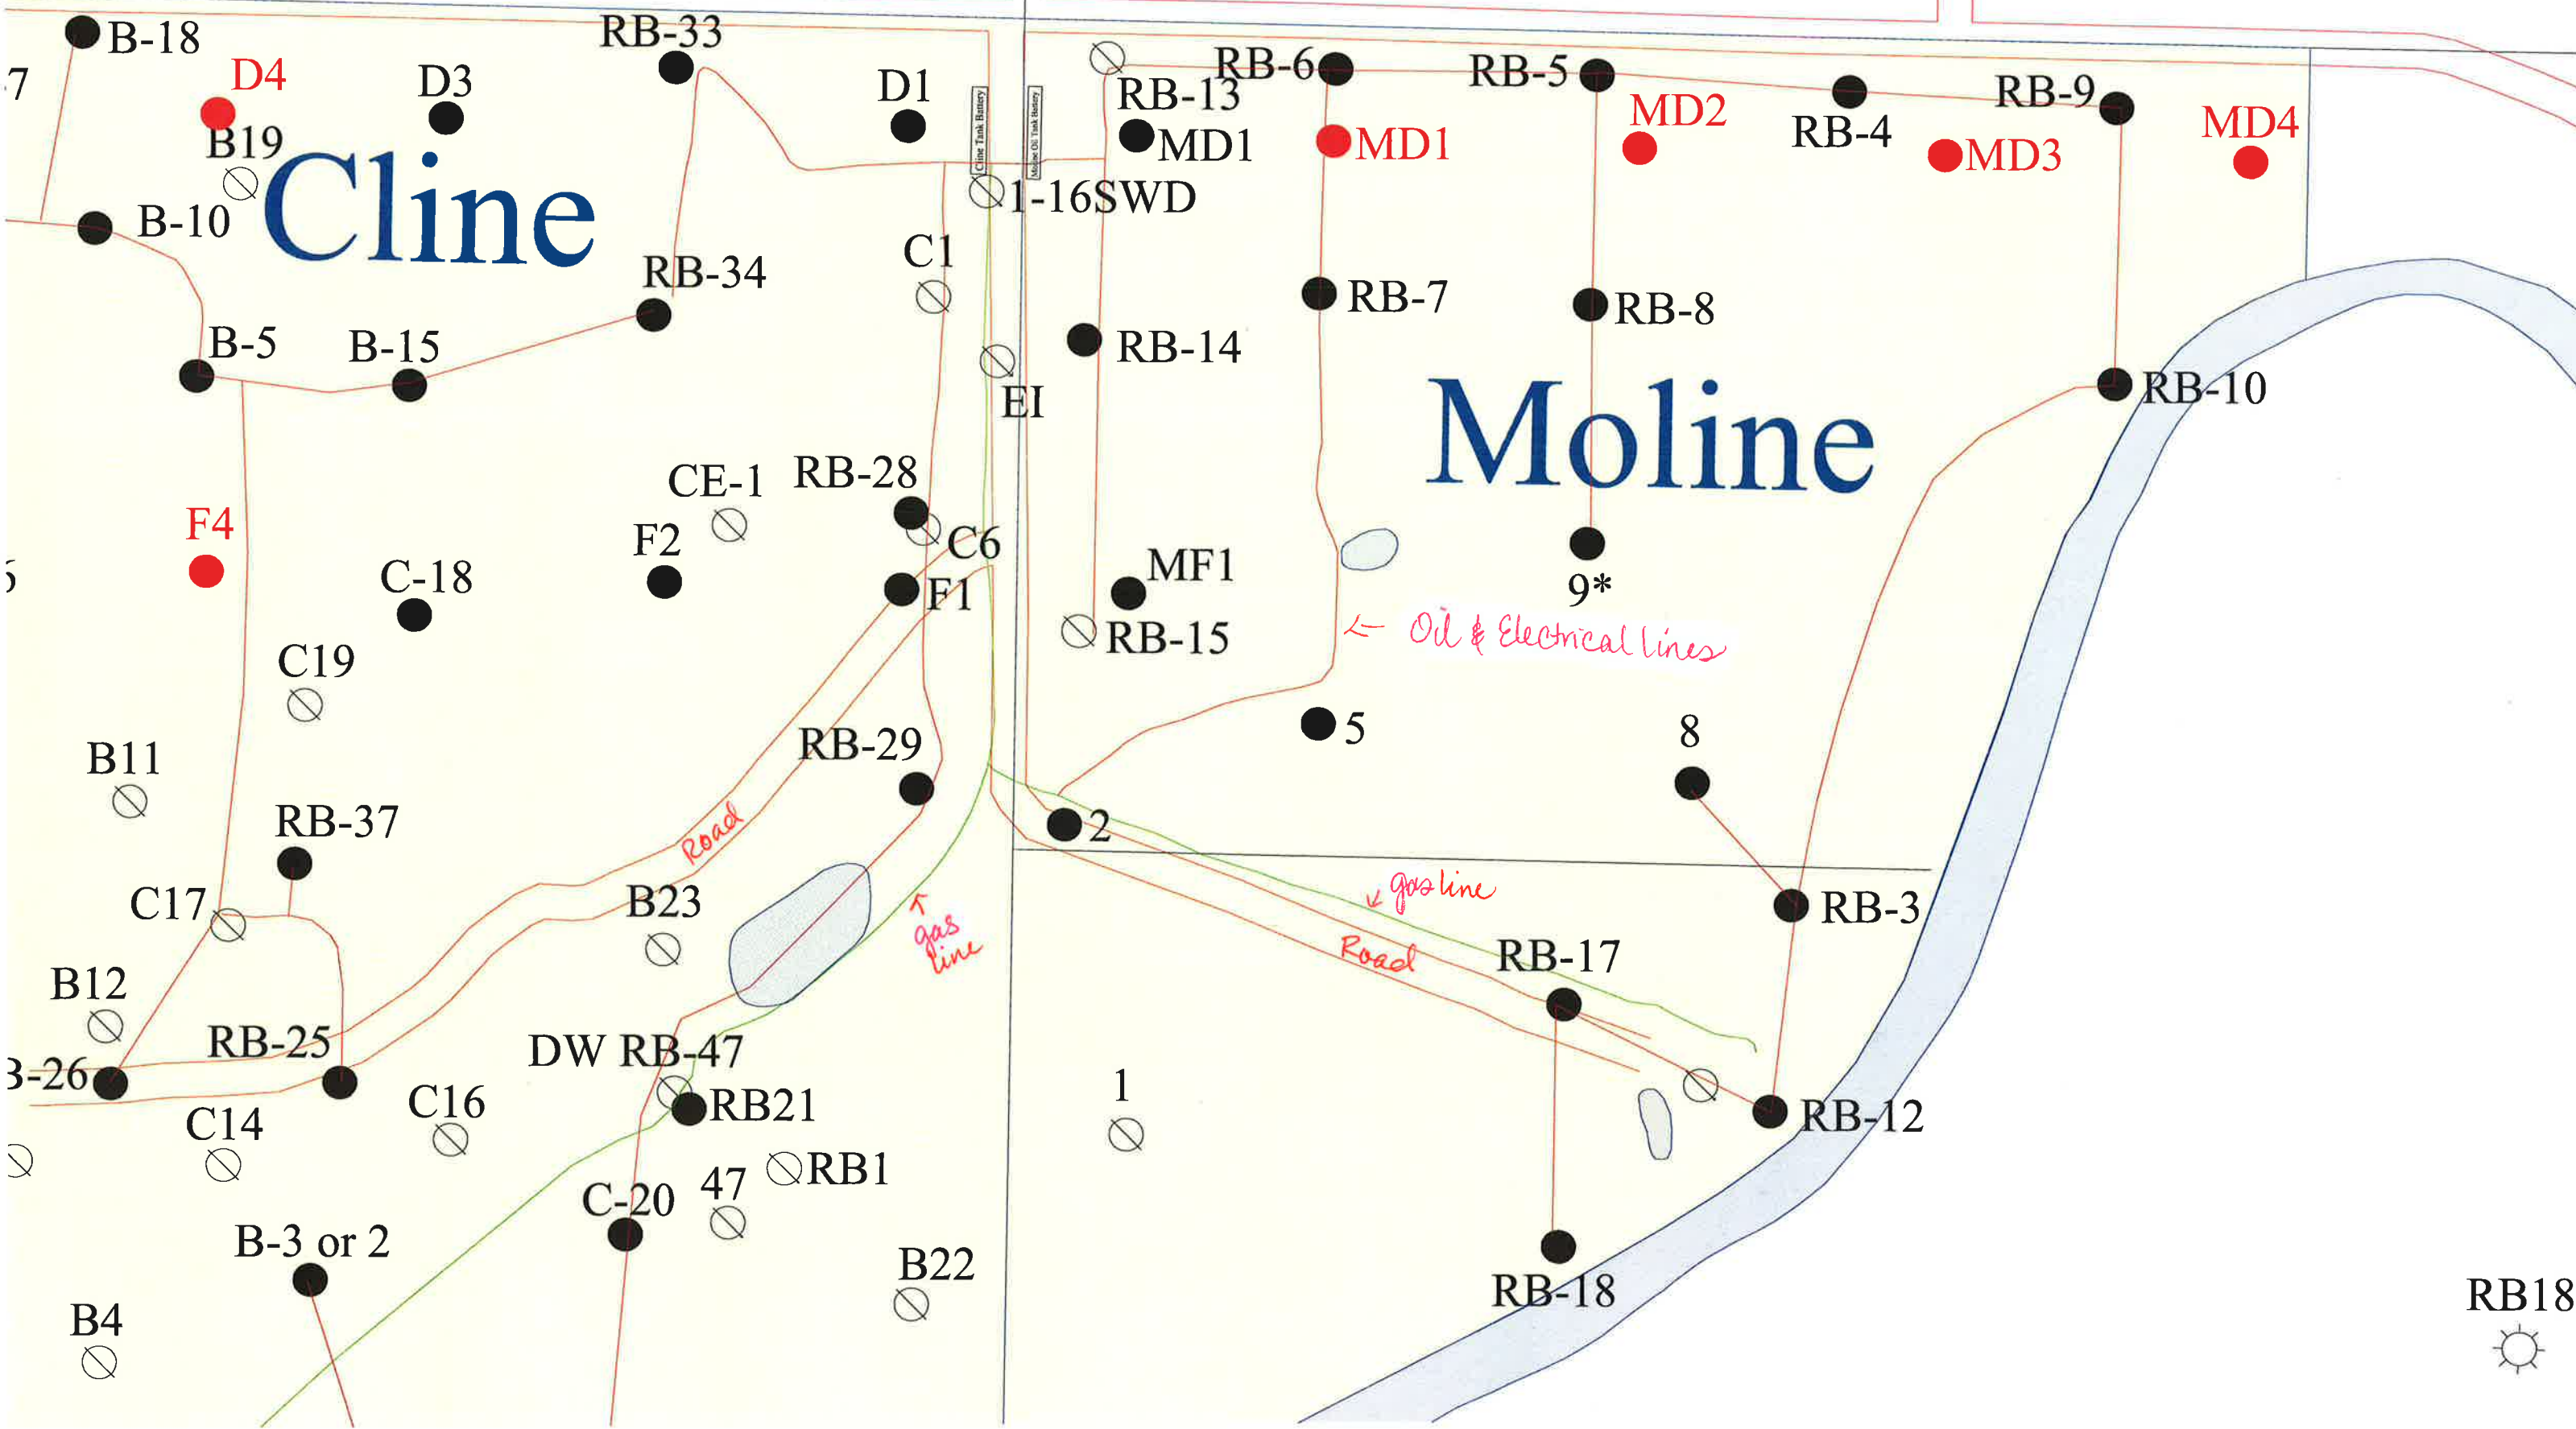

7A

Rhode Island Rd

No water lines present

Cline

Moline

RB18 ☀