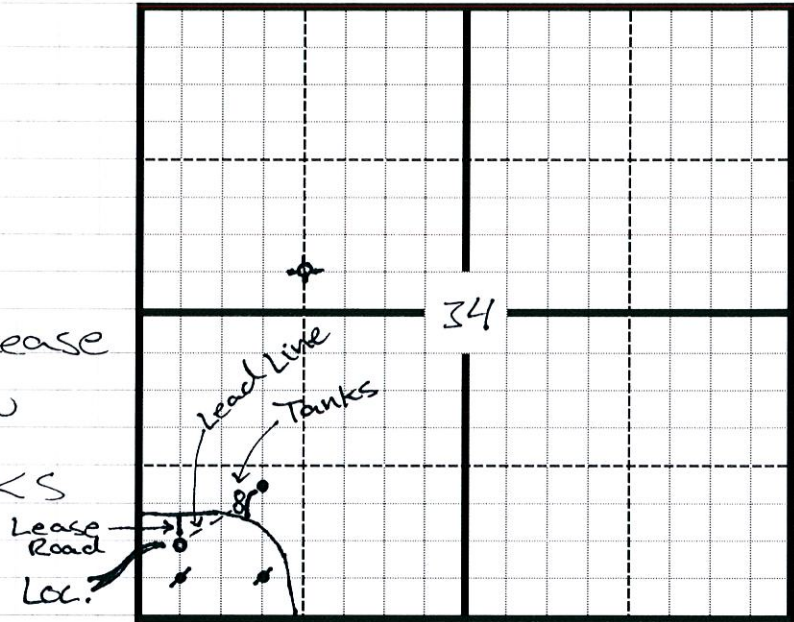

Christina Brown
Geologist

Date: 2/14/12
Section: 34 Township: 12 Range: 21

Schoenthaler Lease
Sec. 34-12S-21W
Trego County, KS

Location! Schoenthaler #5
640' FSL & 330' FWL