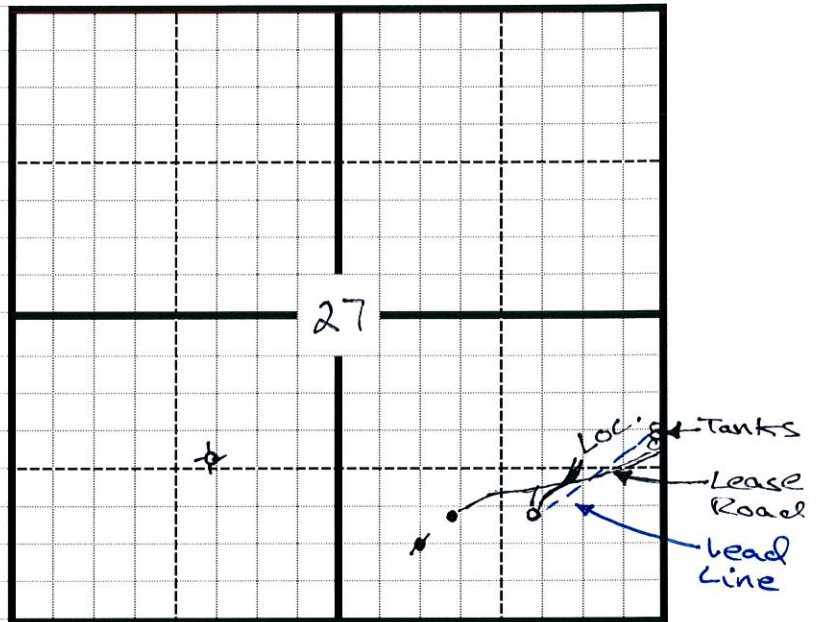

Christina Brown
Geologist

Date: 3/6/12
Section: 27 Township: 15^S Range: 25^W

Offutt Lease:
Sec. 27-15S-25W
Trego County, KS

Location: Offutt #2
1056' FEL & 948' FSL