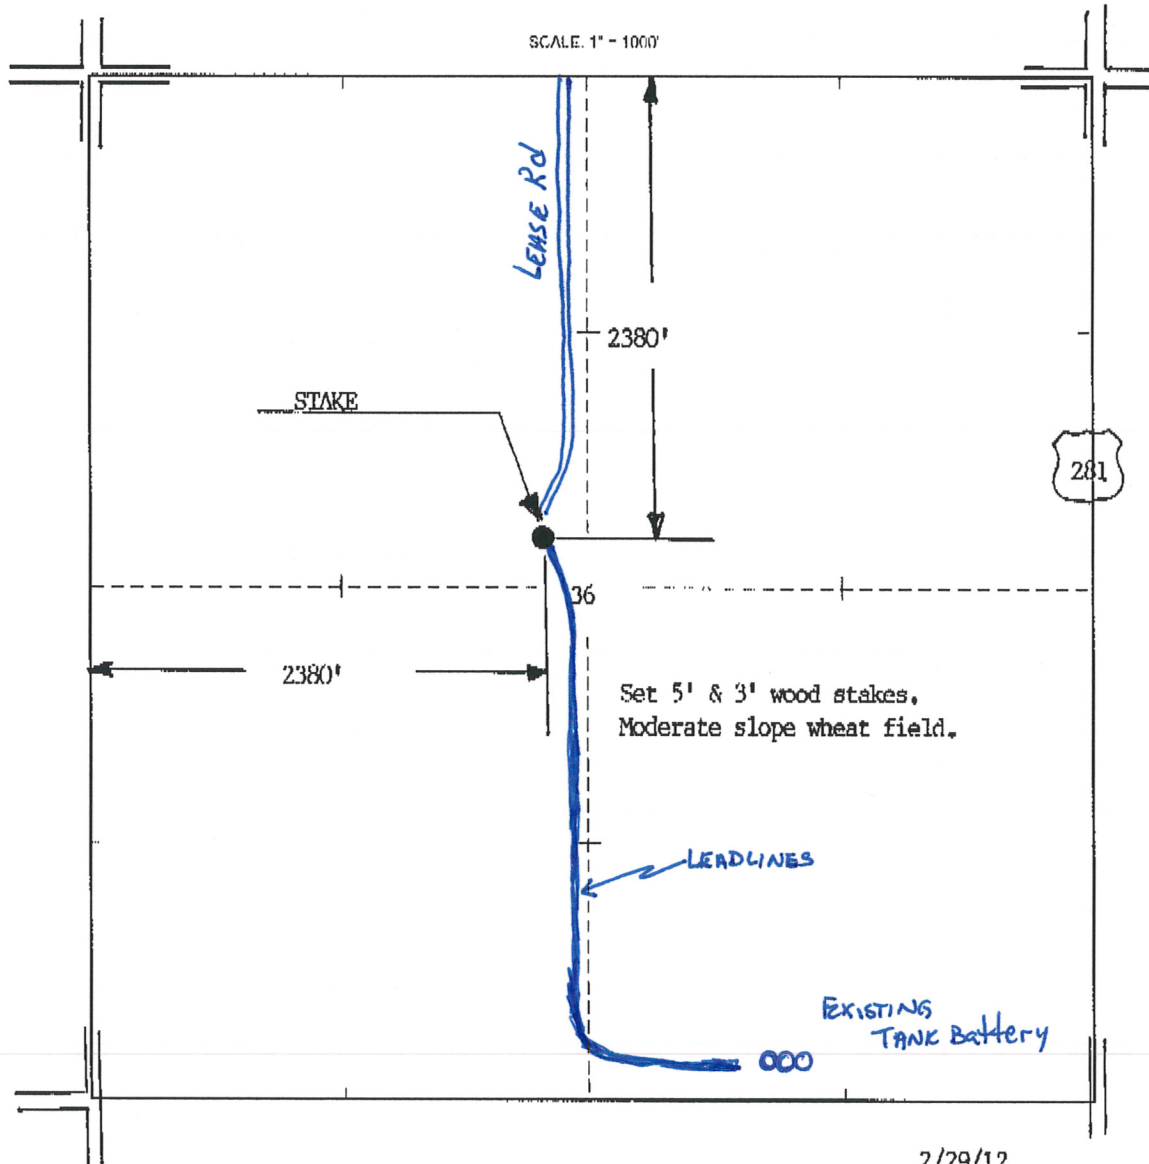

T

12w

R

2380' FNL & 2380' FWL of Sec

LOCATION

ELEVATION: 1398' GR

LOTUS OPERATING CO INC.  
100 S Main St. Ste 420  
Wichita, KS 67202

AUTHORIZED BY Tim Hellman

DATE STAKED 2/29/12