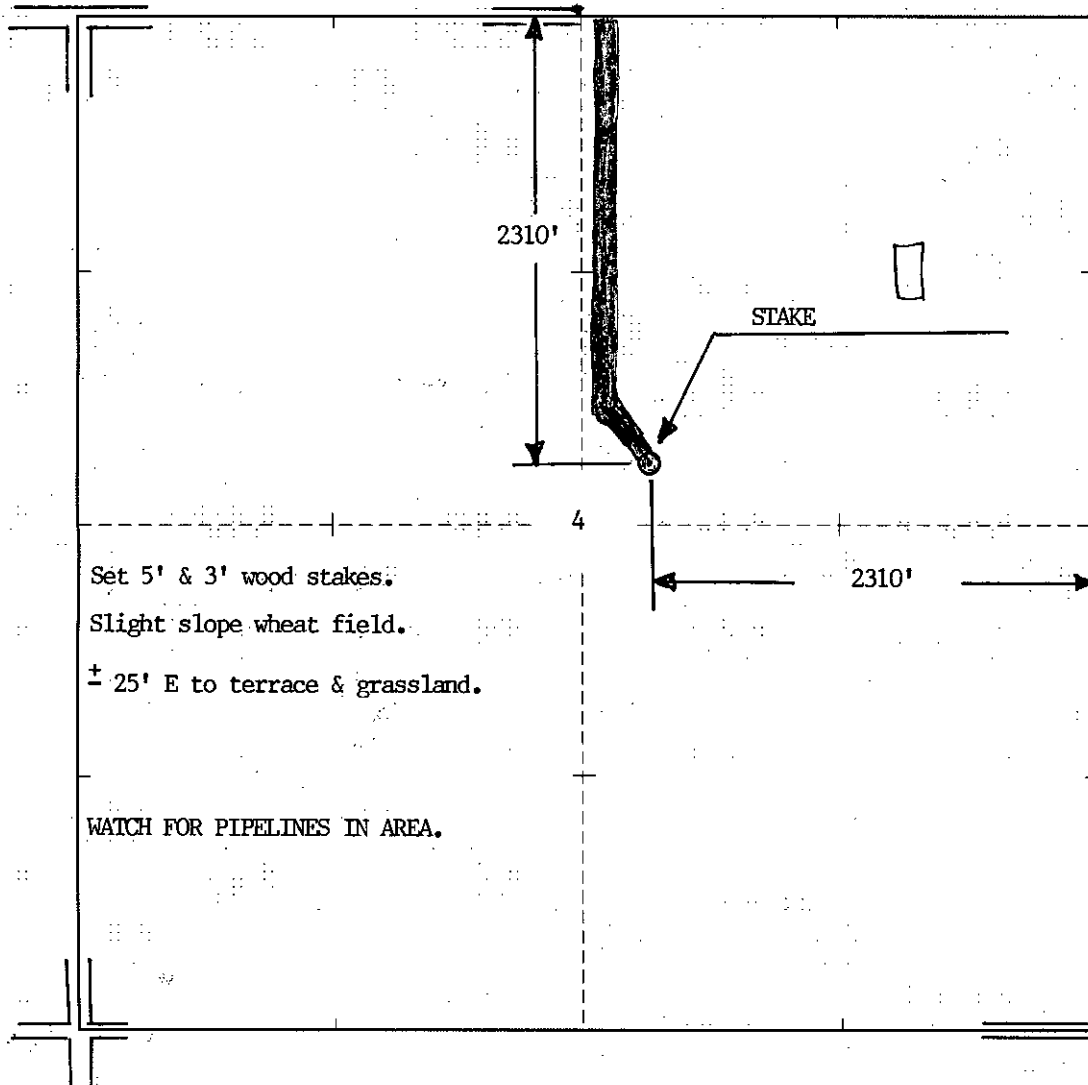

Barber
COUNTY

4 34s 11w
S T R

SW SW NE

LOCATION

ELEVATION 1374' GR

CHIEFTAIN OIL COMPANY INC
PO Box 124
Kiowa, KS 67070-0124

LEGEND

- Well Location
- Tank/Battery Location
- Pipeline Location
- Electric Line Location
- Lease Road Location

AUTHORIZED BY: Ron Molz

SCALE: 1" = 100'

DATE STAKED: 02/29/12