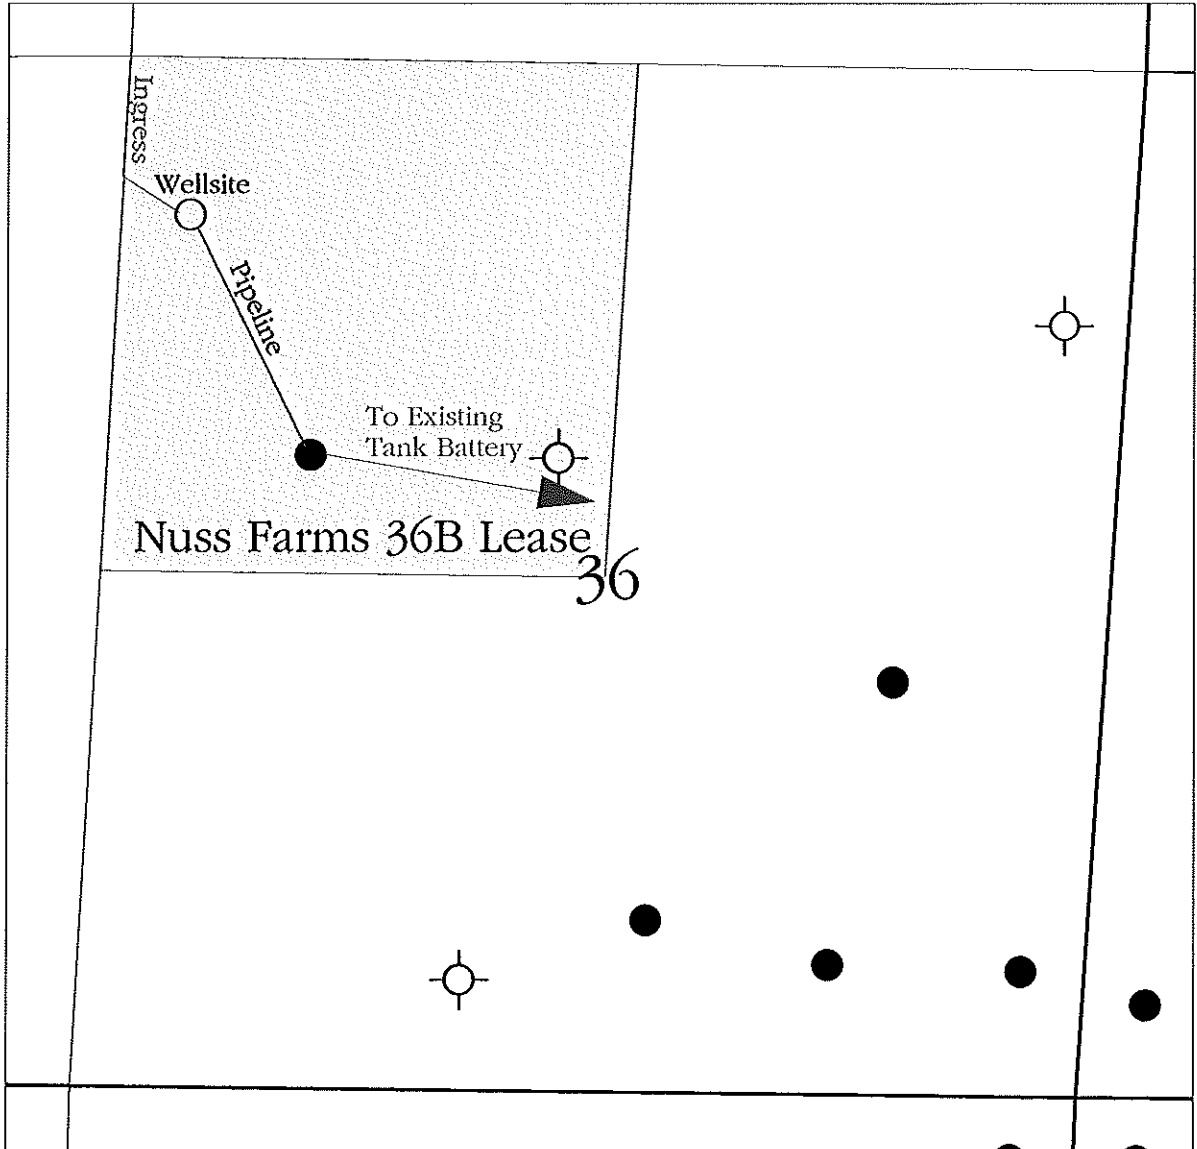

KANSAS SURFACE OWNER NOTIFICATION ACT

R 32 W

T
13
S

SCALE = 1 : 12,000

LOGAN COUNTY KANSAS