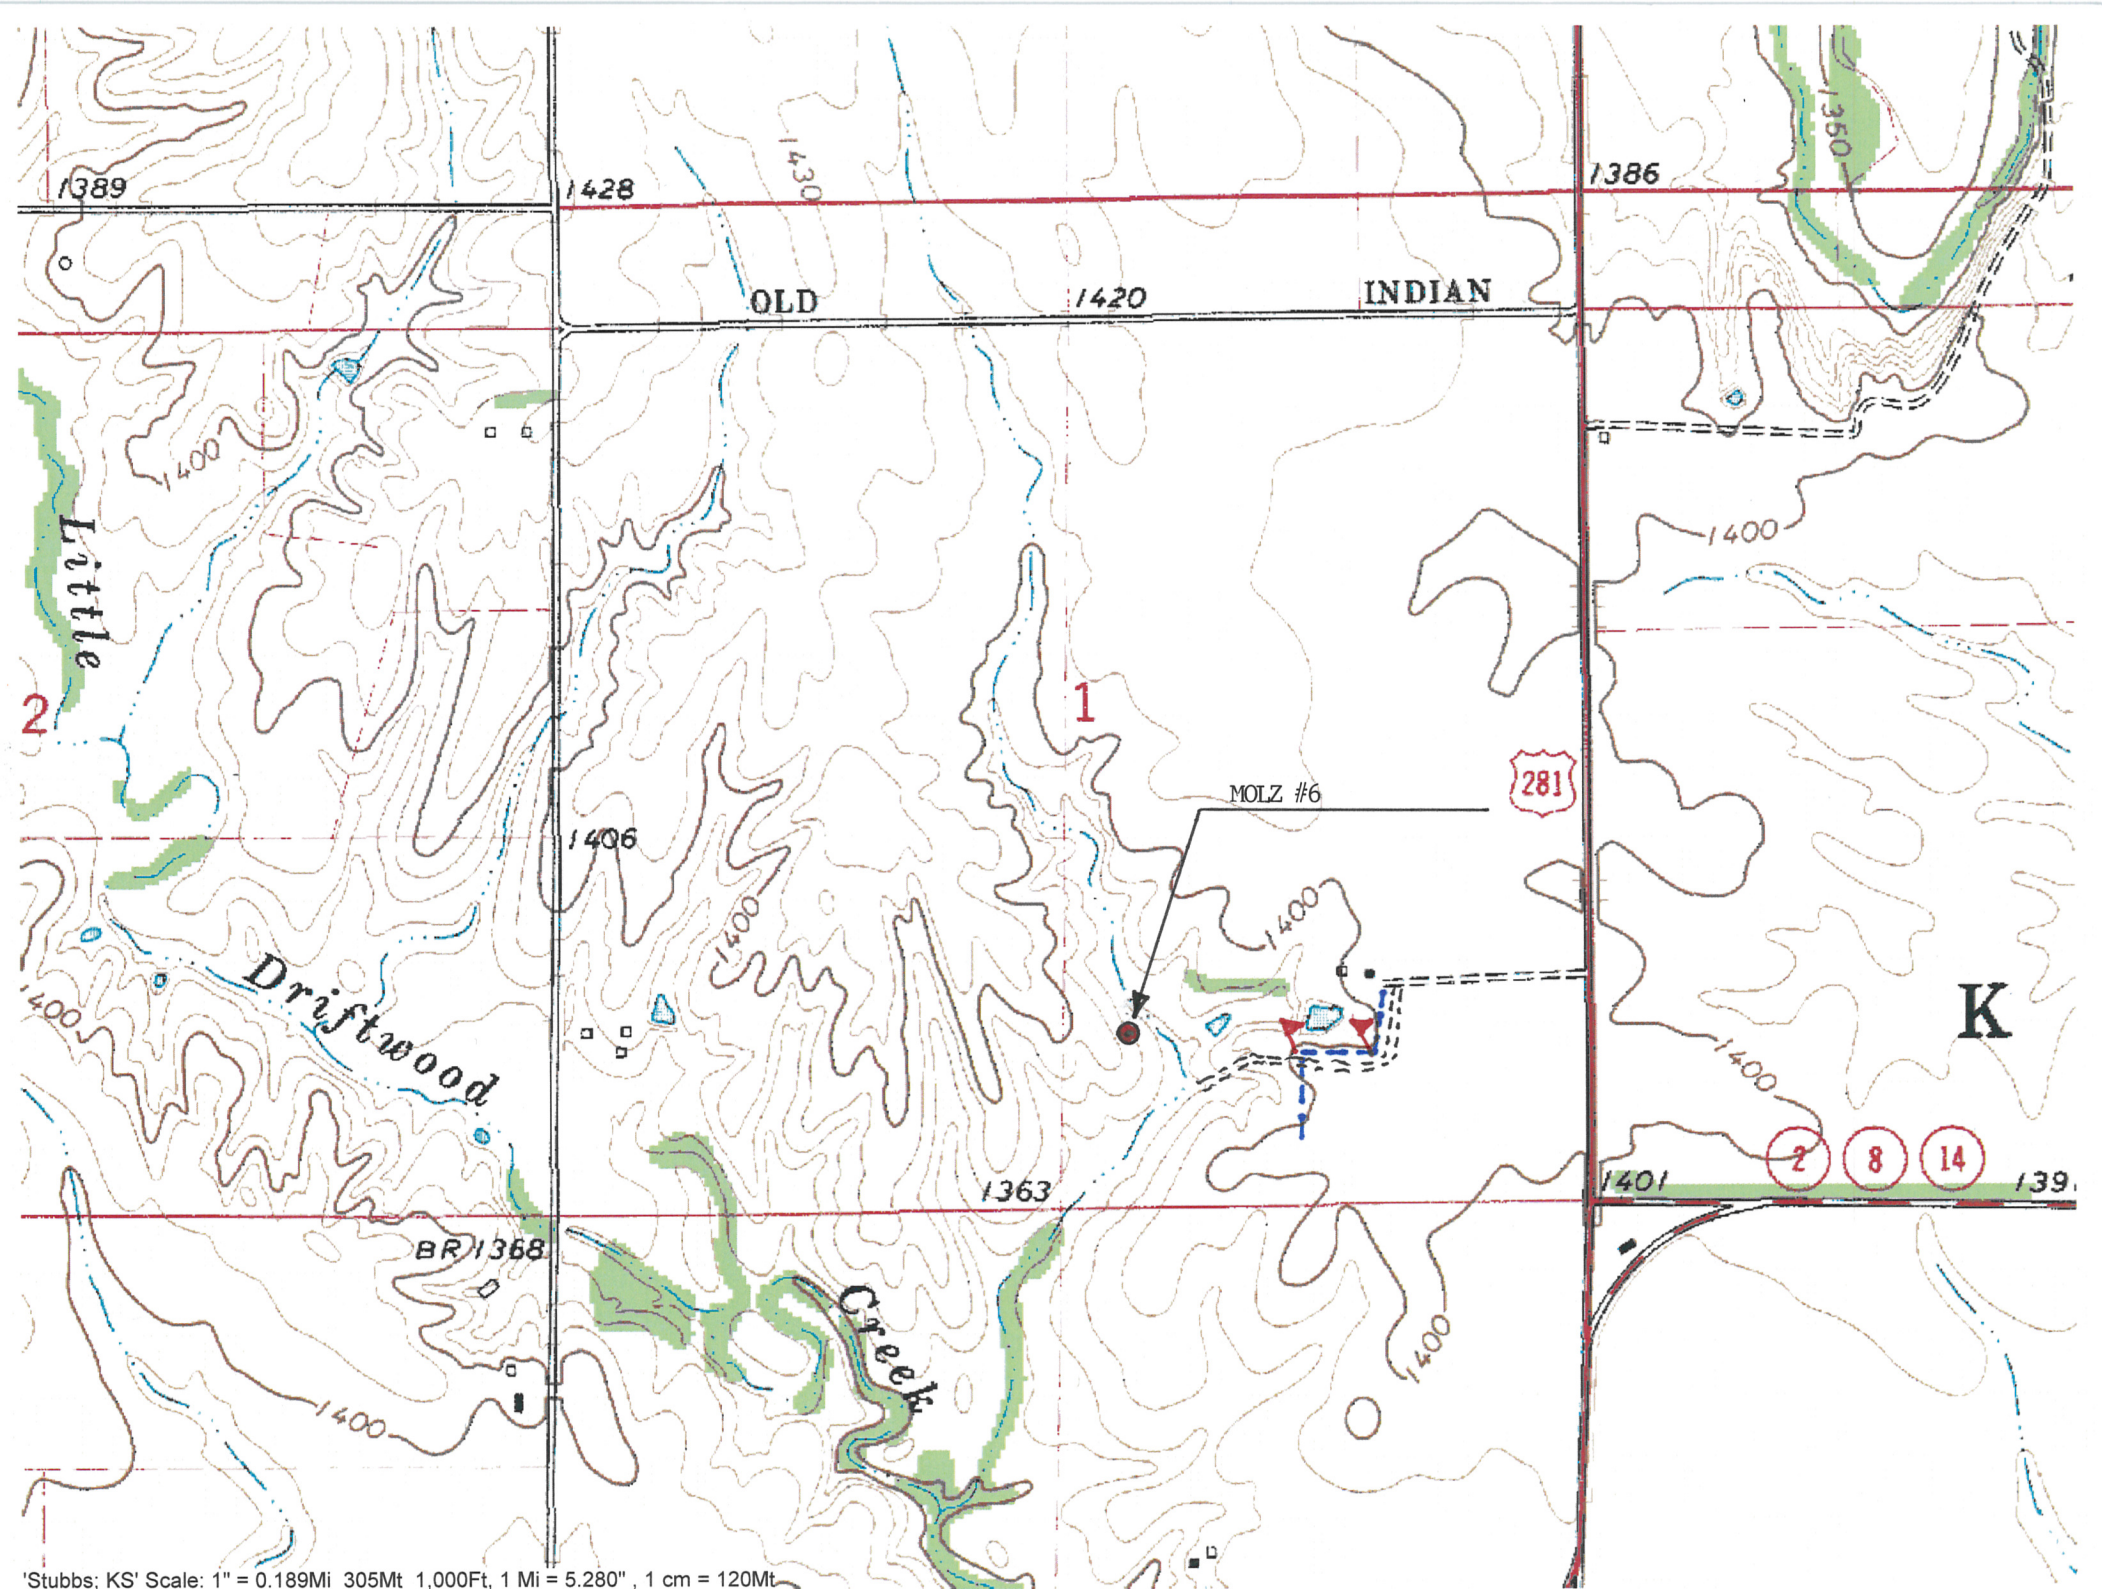

ELEVATION: 1381' GR

LOTUS OPERATING COMPANY LLC
100 S Main, Ste 420
Wichita KS 67202

AUTHORIZED BY: Tim Hellman

SCALE: 1" = 1000'

DATE STAKED: 03/06/12

'Stubbs; KS' Scale: 1" = 0.189Mi 305Mt 1,000Ft, 1 Mi = 5.280", 1 cm = 120Mt