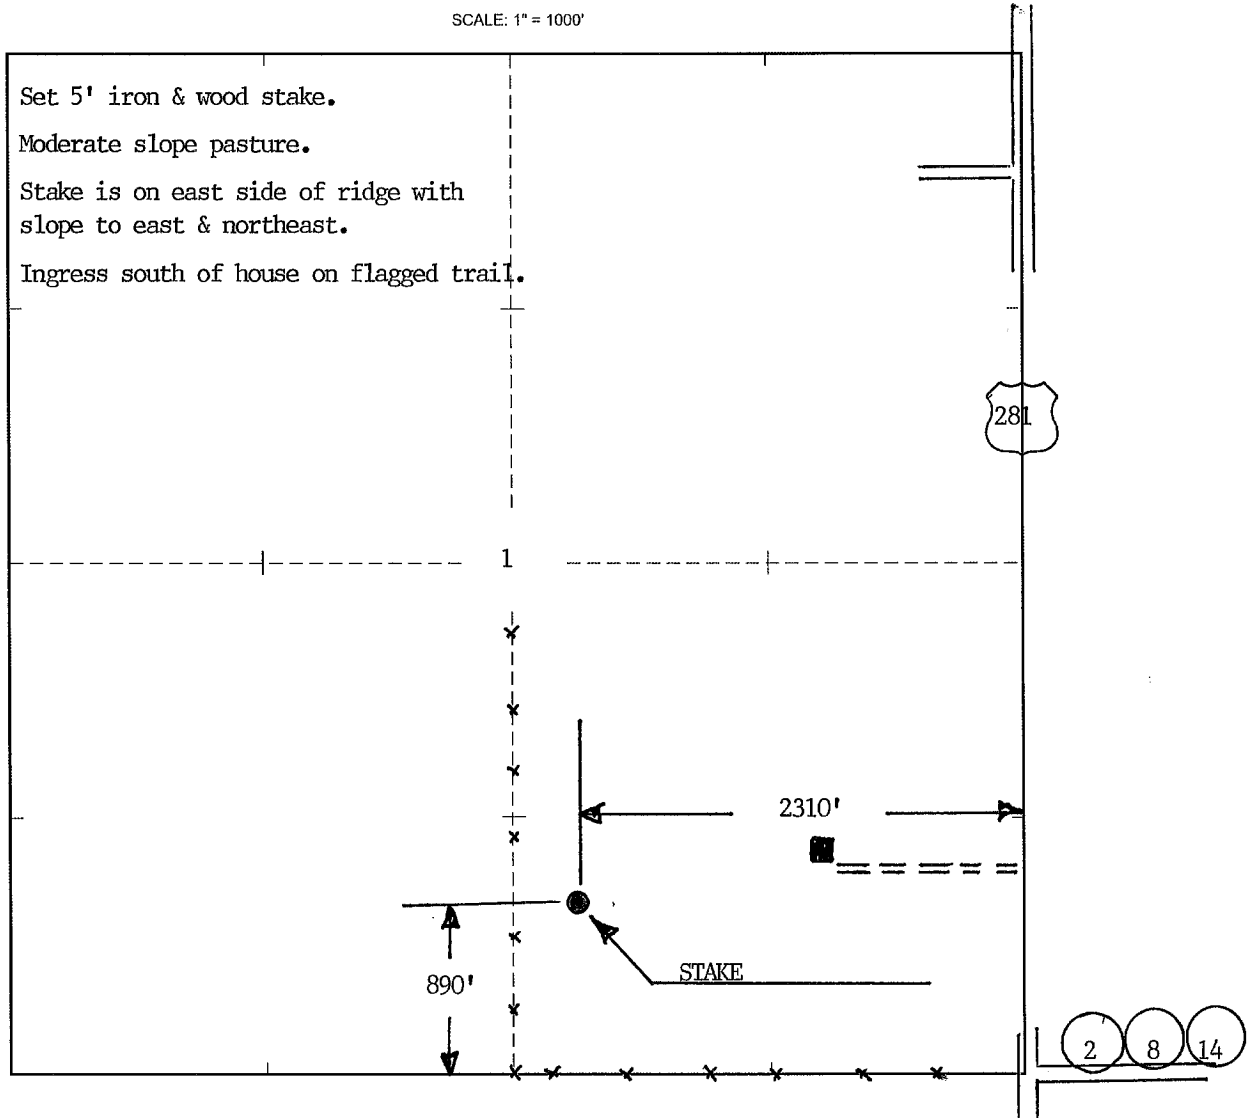

ELEVATION: 1381' GR

LOTUS OPERATING COMPANY LLC
100 S Main, Ste 420
Wichita KS 67202

AUTHORIZED BY: Tim Hellman

SCALE: 1" = 1000'

DATE STAKED: 03/06/12

'Stubbs; KS' Scale: 1" = 0.189Mi 305Mt 1,000Ft, 1 Mi = 5.280", 1 cm = 120Mt