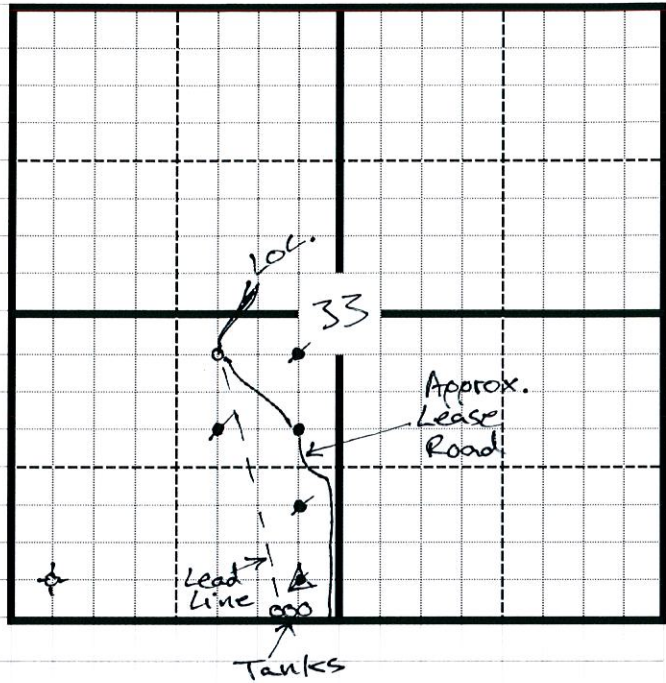

Christina Brown
Geologist

Date: 3/14/12
Section: 33 Township: 8^S Range: 19^W

Cerrow Lease
Sec. 33-8S-19W
Rooks County, KS

Location:
2310' FSL & 1650' FWL