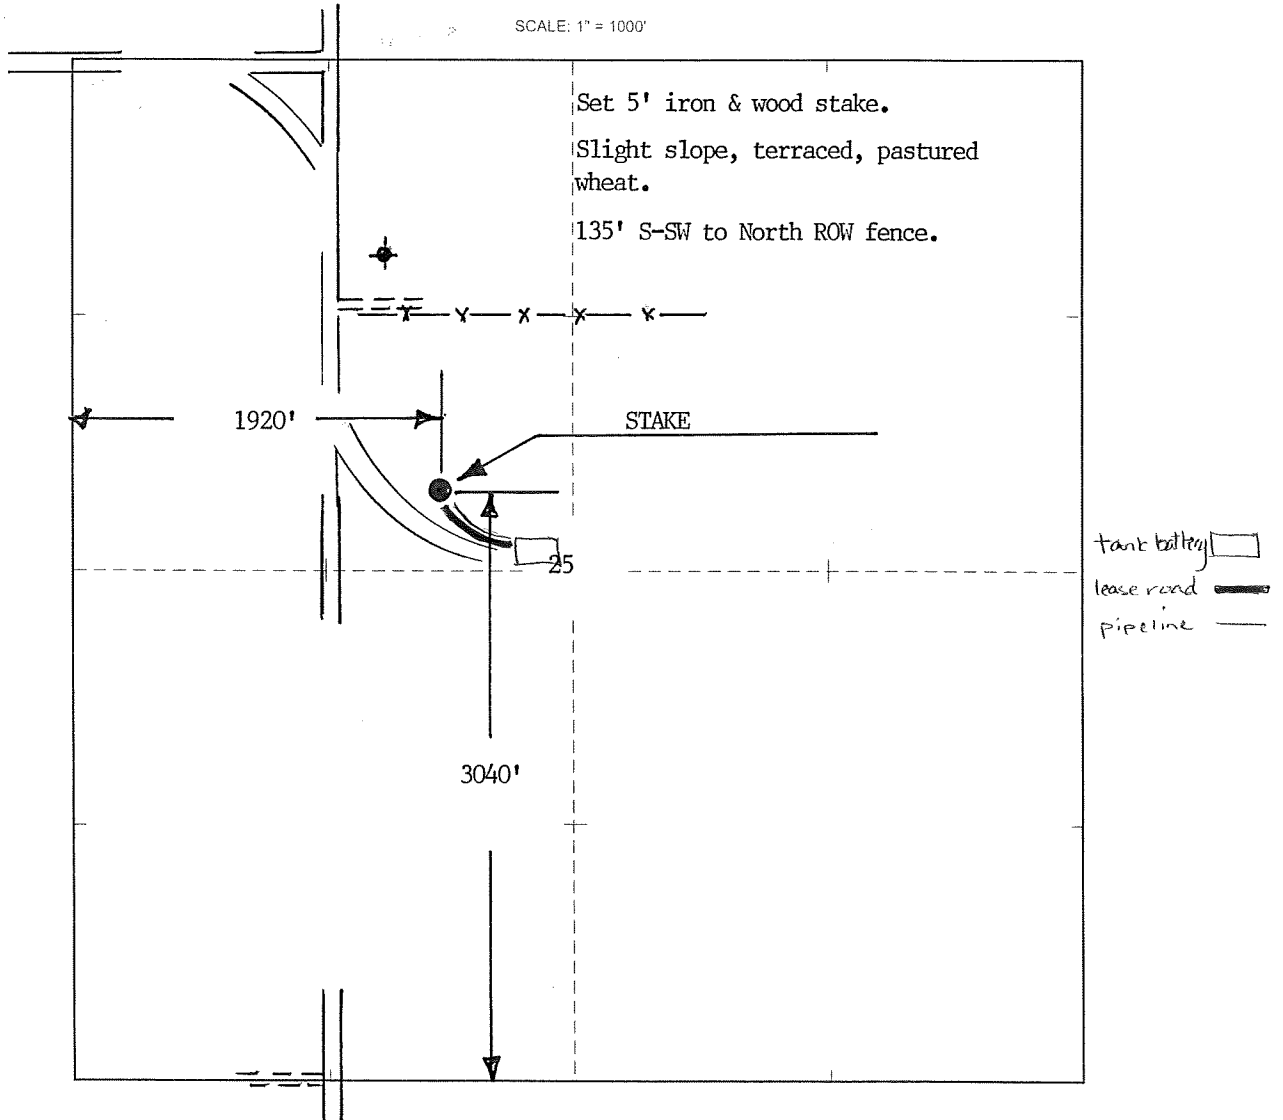

T

13w

R

3040' FSL & 1920' FWL

LOCATION

ELEVATION: 1533' GR

INDIAN OIL CO INC
PO Box 209
Medicine Lodge, KS 67104-0209

AUTHORIZED BY: Anthony

DATE STAKED: 03/13/12