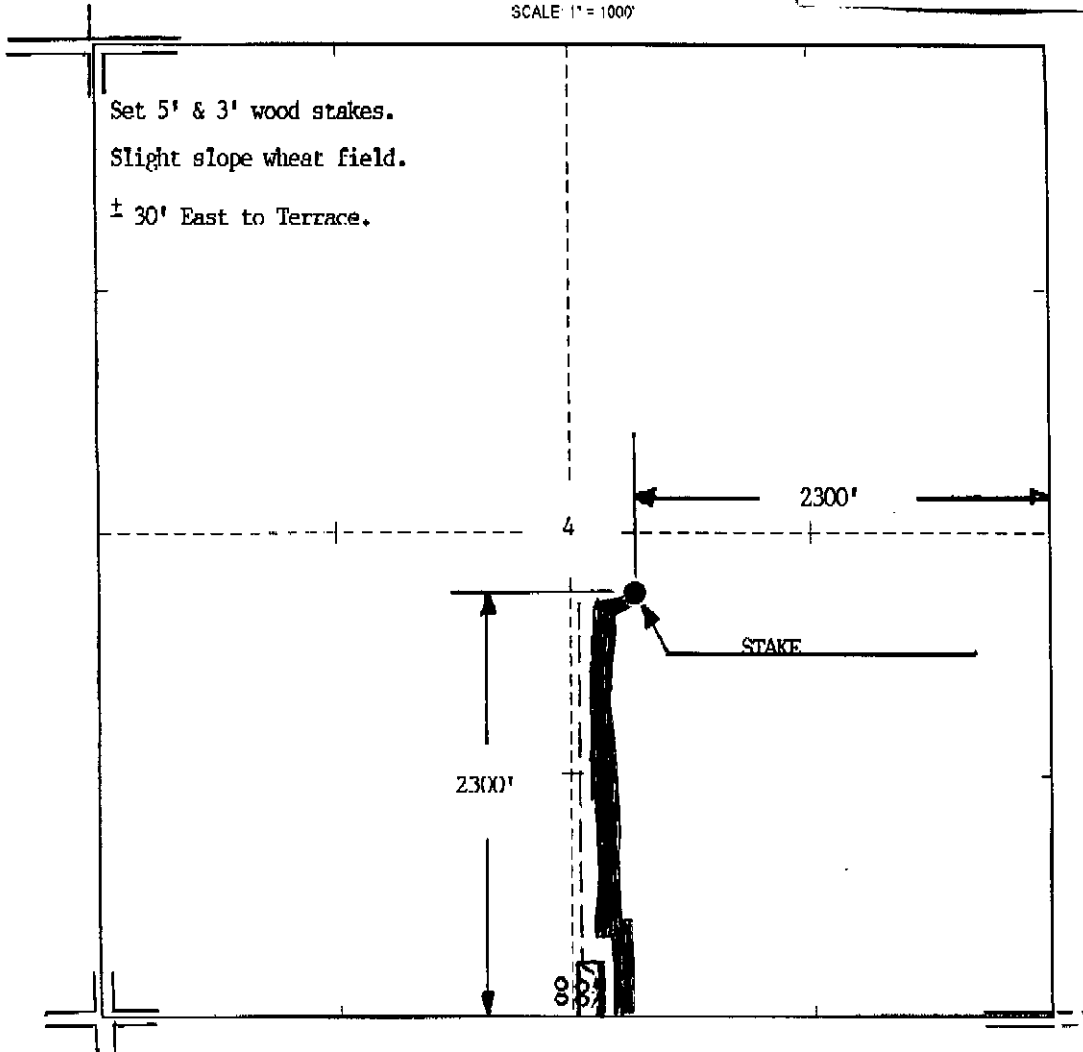

ELEVATION 1375' GR.

CHIEFTAIN OIL COMPANY INC  
PO Box 124  
Kiowa KS 67070-0124

AUTHORIZED BY: Ron Molz

**LEGEND**

- Well Location
- Tank Battery Location
- Pipeline Location
- - - - Electric Line Location
- ▬ Lease Road Location

SCALE: 1" = 100'

DATE STAKED 03/28/12