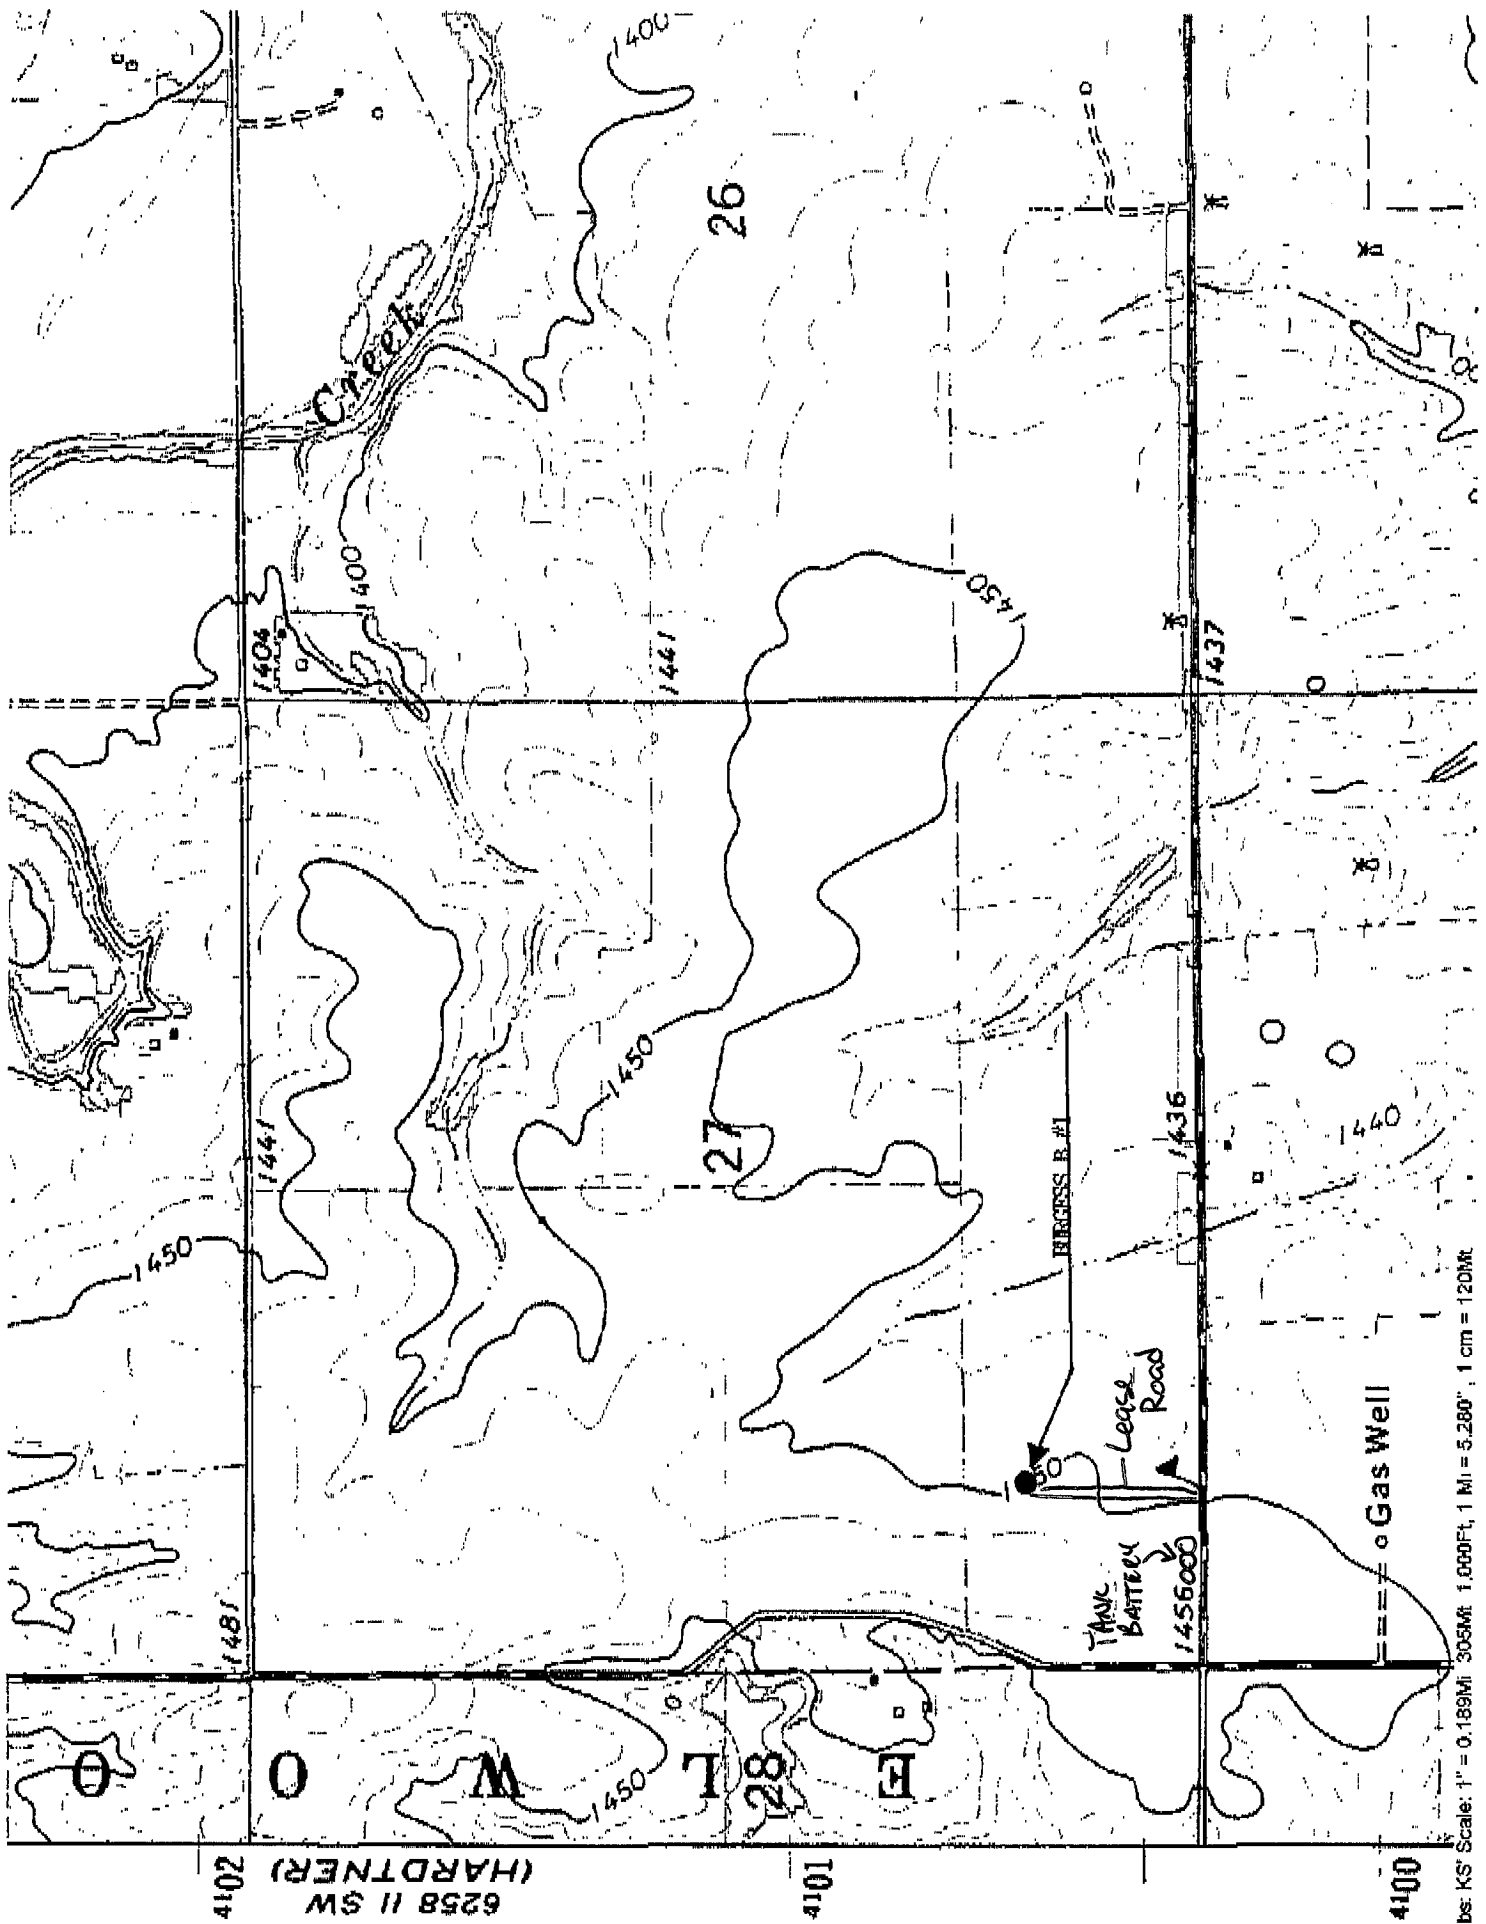

NE SW SW
LOCATION

ELEVATION 1446' GR

LOTUS OPERATING COMPANY LLC
100 S Main, Ste. 420
Wichita, KS 67202

AUTHORIZED BY Tim Hellman

SCALE 1" = 1000'

DATE STAKED 04/06/2012

*Subbs: KS' Scale: 1" = 0.189Mi 305M; 1.000Ft; 1 Mi = 5.280", 1 cm = 120M;