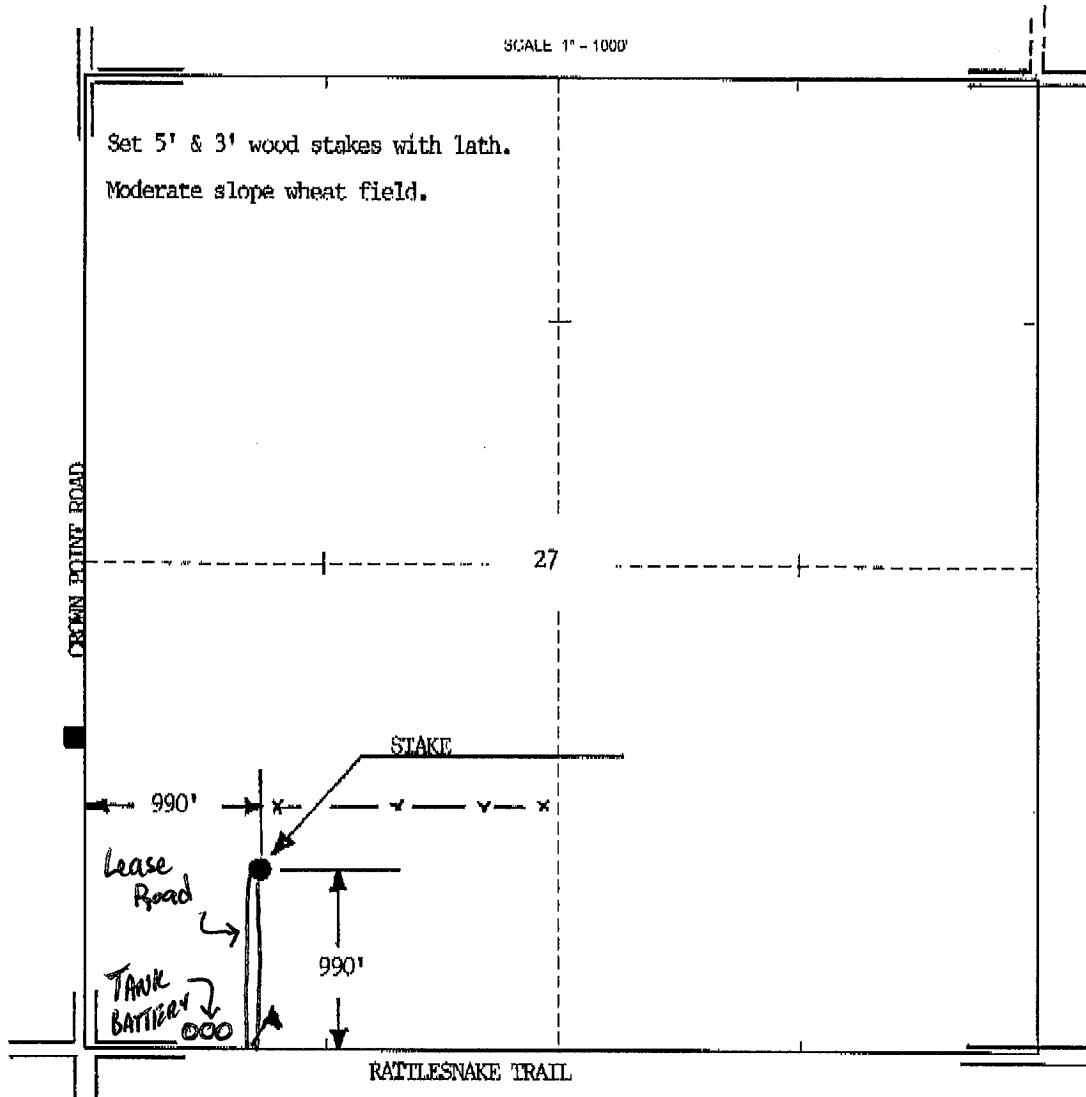

NE SW SW
LOCATION

ELEVATION 1446' GR

LOTUS OPERATING COMPANY LLC
100 S Main, Ste. 420
Wichita, KS 67202

AUTHORIZED BY Tim Hellman

SCALE 1" = 1000'

DATE STAKED 04/06/2012

*Subbs: KS' Scale: 1" = 0.189Mi 305M; 1.000Ft; 1 Mi = 5.280", 1 cm = 120M;