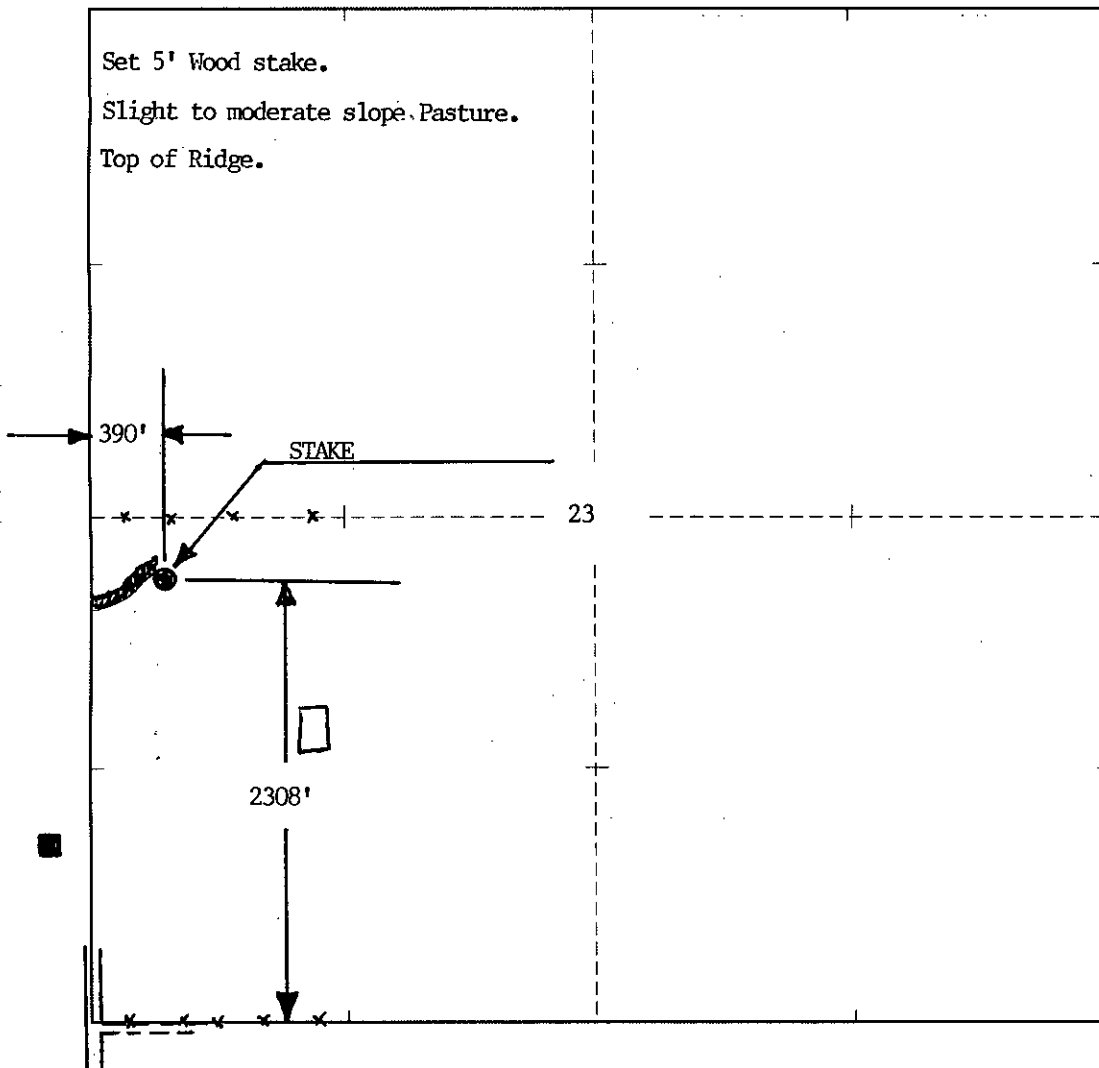

Barber COUNTY      23 S      33s T      11w R

2308' FSL & 390' FWL  
LOCATION

ELEVATION: 1475' GR

CHIEFTAIN OIL COMPANY INC.  
PO Box 124  
Kiowa, KS 67070-0124

### LEGEND

- Well Location
- Tank Battery Location
- Pipeline Location
- - - - Electric Line Location
- ▬ Lease Road Location

AUTHORIZED BY: Ron Molz

SCALE: 1" = 1000'

DATE STAKED: 04/10/2012