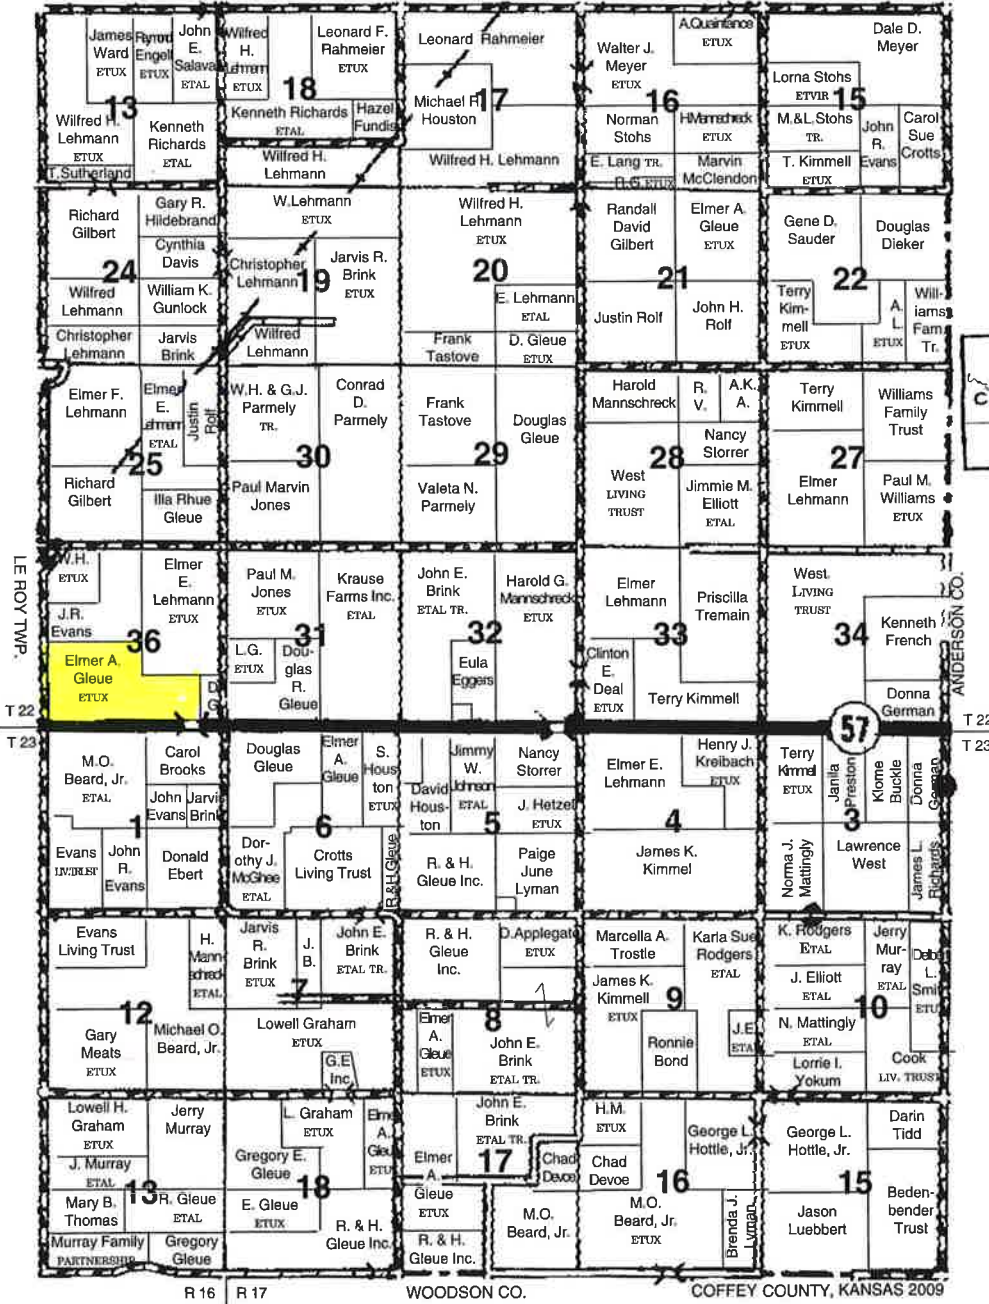

# FARMERS STATE BANK OF ALICEVILLE

"The Bank That Appreciates Your Business"

785-489-2468 Aliceville, KS **FDIC** 620-364-2468 Burlington, KS

## T-22-23-S AVON TWP. **SPRING CREEK** AVON TWP. R-16-17-E

WOODSON CO. COFFEY COUNTY, KANSAS 2009