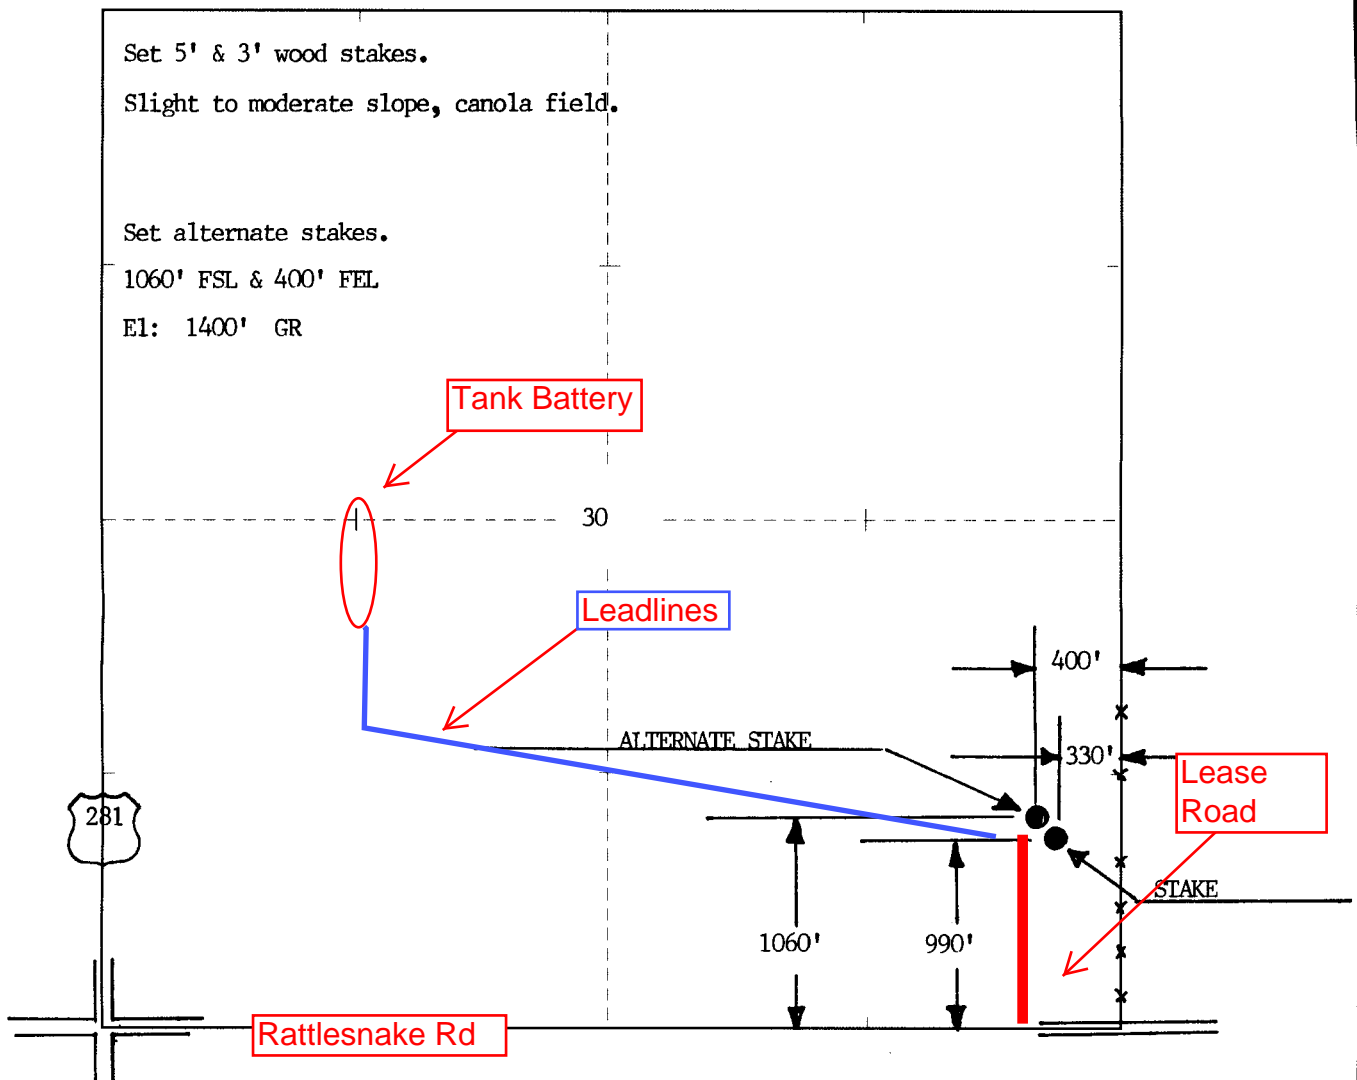

Barber
COUNTY

30
S

34s
T

11w
R

NE SE SE
LOCATION

ELEVATION: 1399' GR

LOTUS OPERATING COMPANY LLC
100 S Main, Ste. 420
Wichita, KS 67202

AUTHORIZED BY: Tim Hellman

SCALE: 1" = 1000'

DATE STAKED 04/10/2012

'Stubbs; KS' Scale: 1" = 0.189Mi 305Mt 1,000Ft, 1 Mi = 5.280" , 1 cm = 120Mt