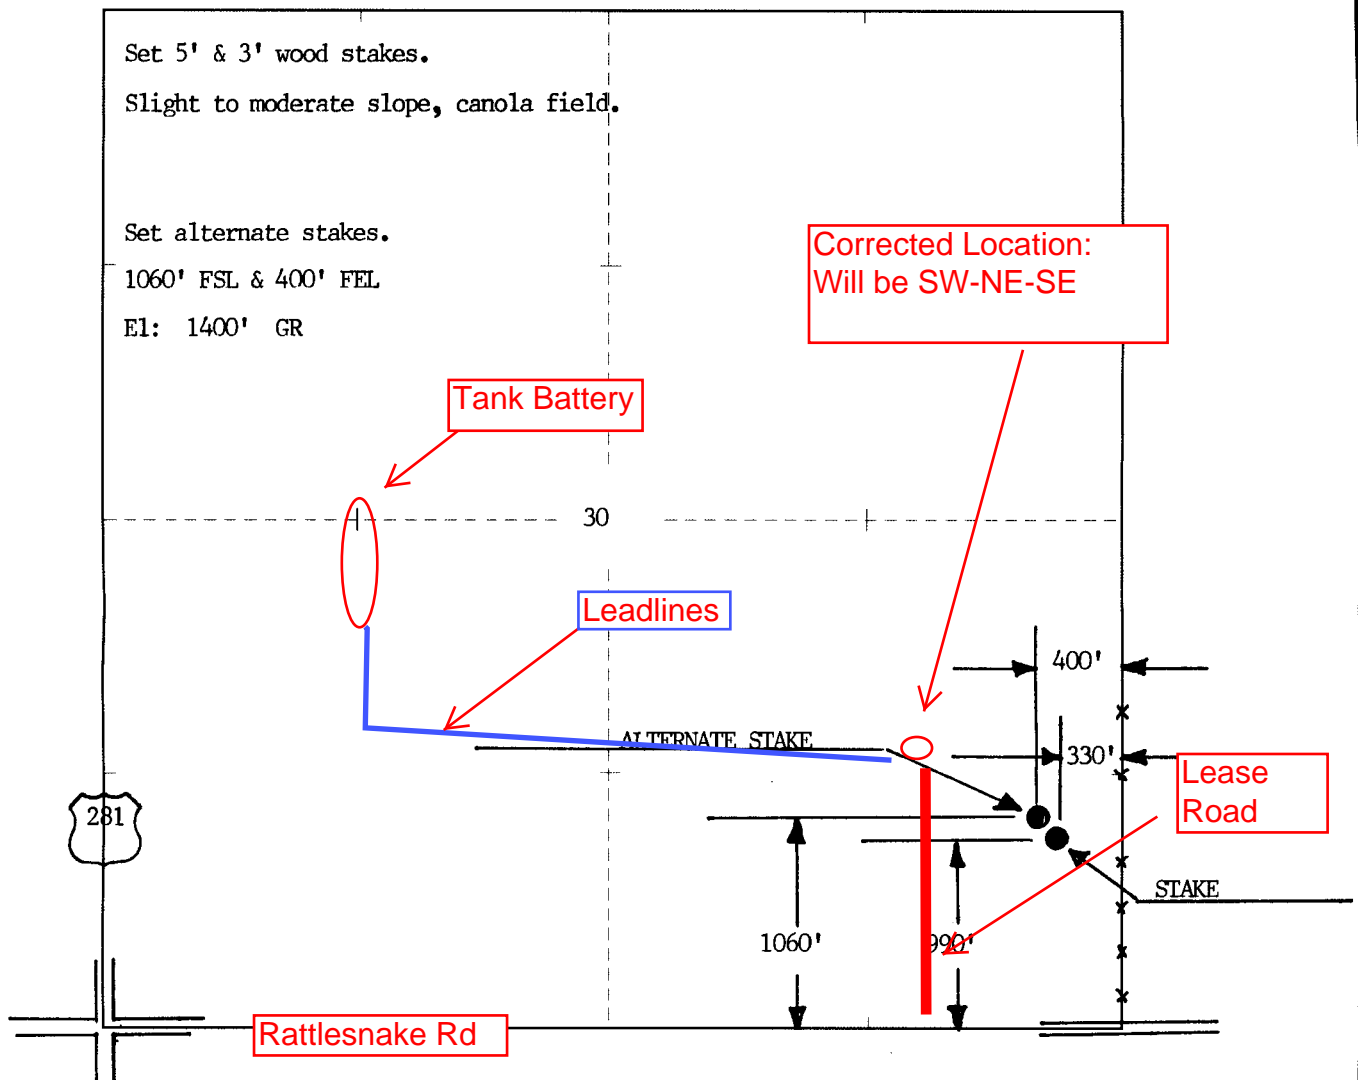

NE SE SE
LOCATION

ELEVATION: 1399' GR

LOTUS OPERATING COMPANY LLC
100 S Main, Ste. 420
Wichita, KS 67202

AUTHORIZED BY: Tim Hellman

SCALE: 1" = 1000'

DATE STAKED 04/10/2012

'Stubbs; KS' Scale: 1" = 0.189Mi 305Mt 1,000Ft, 1 Mi = 5.280" , 1 cm = 120Mt