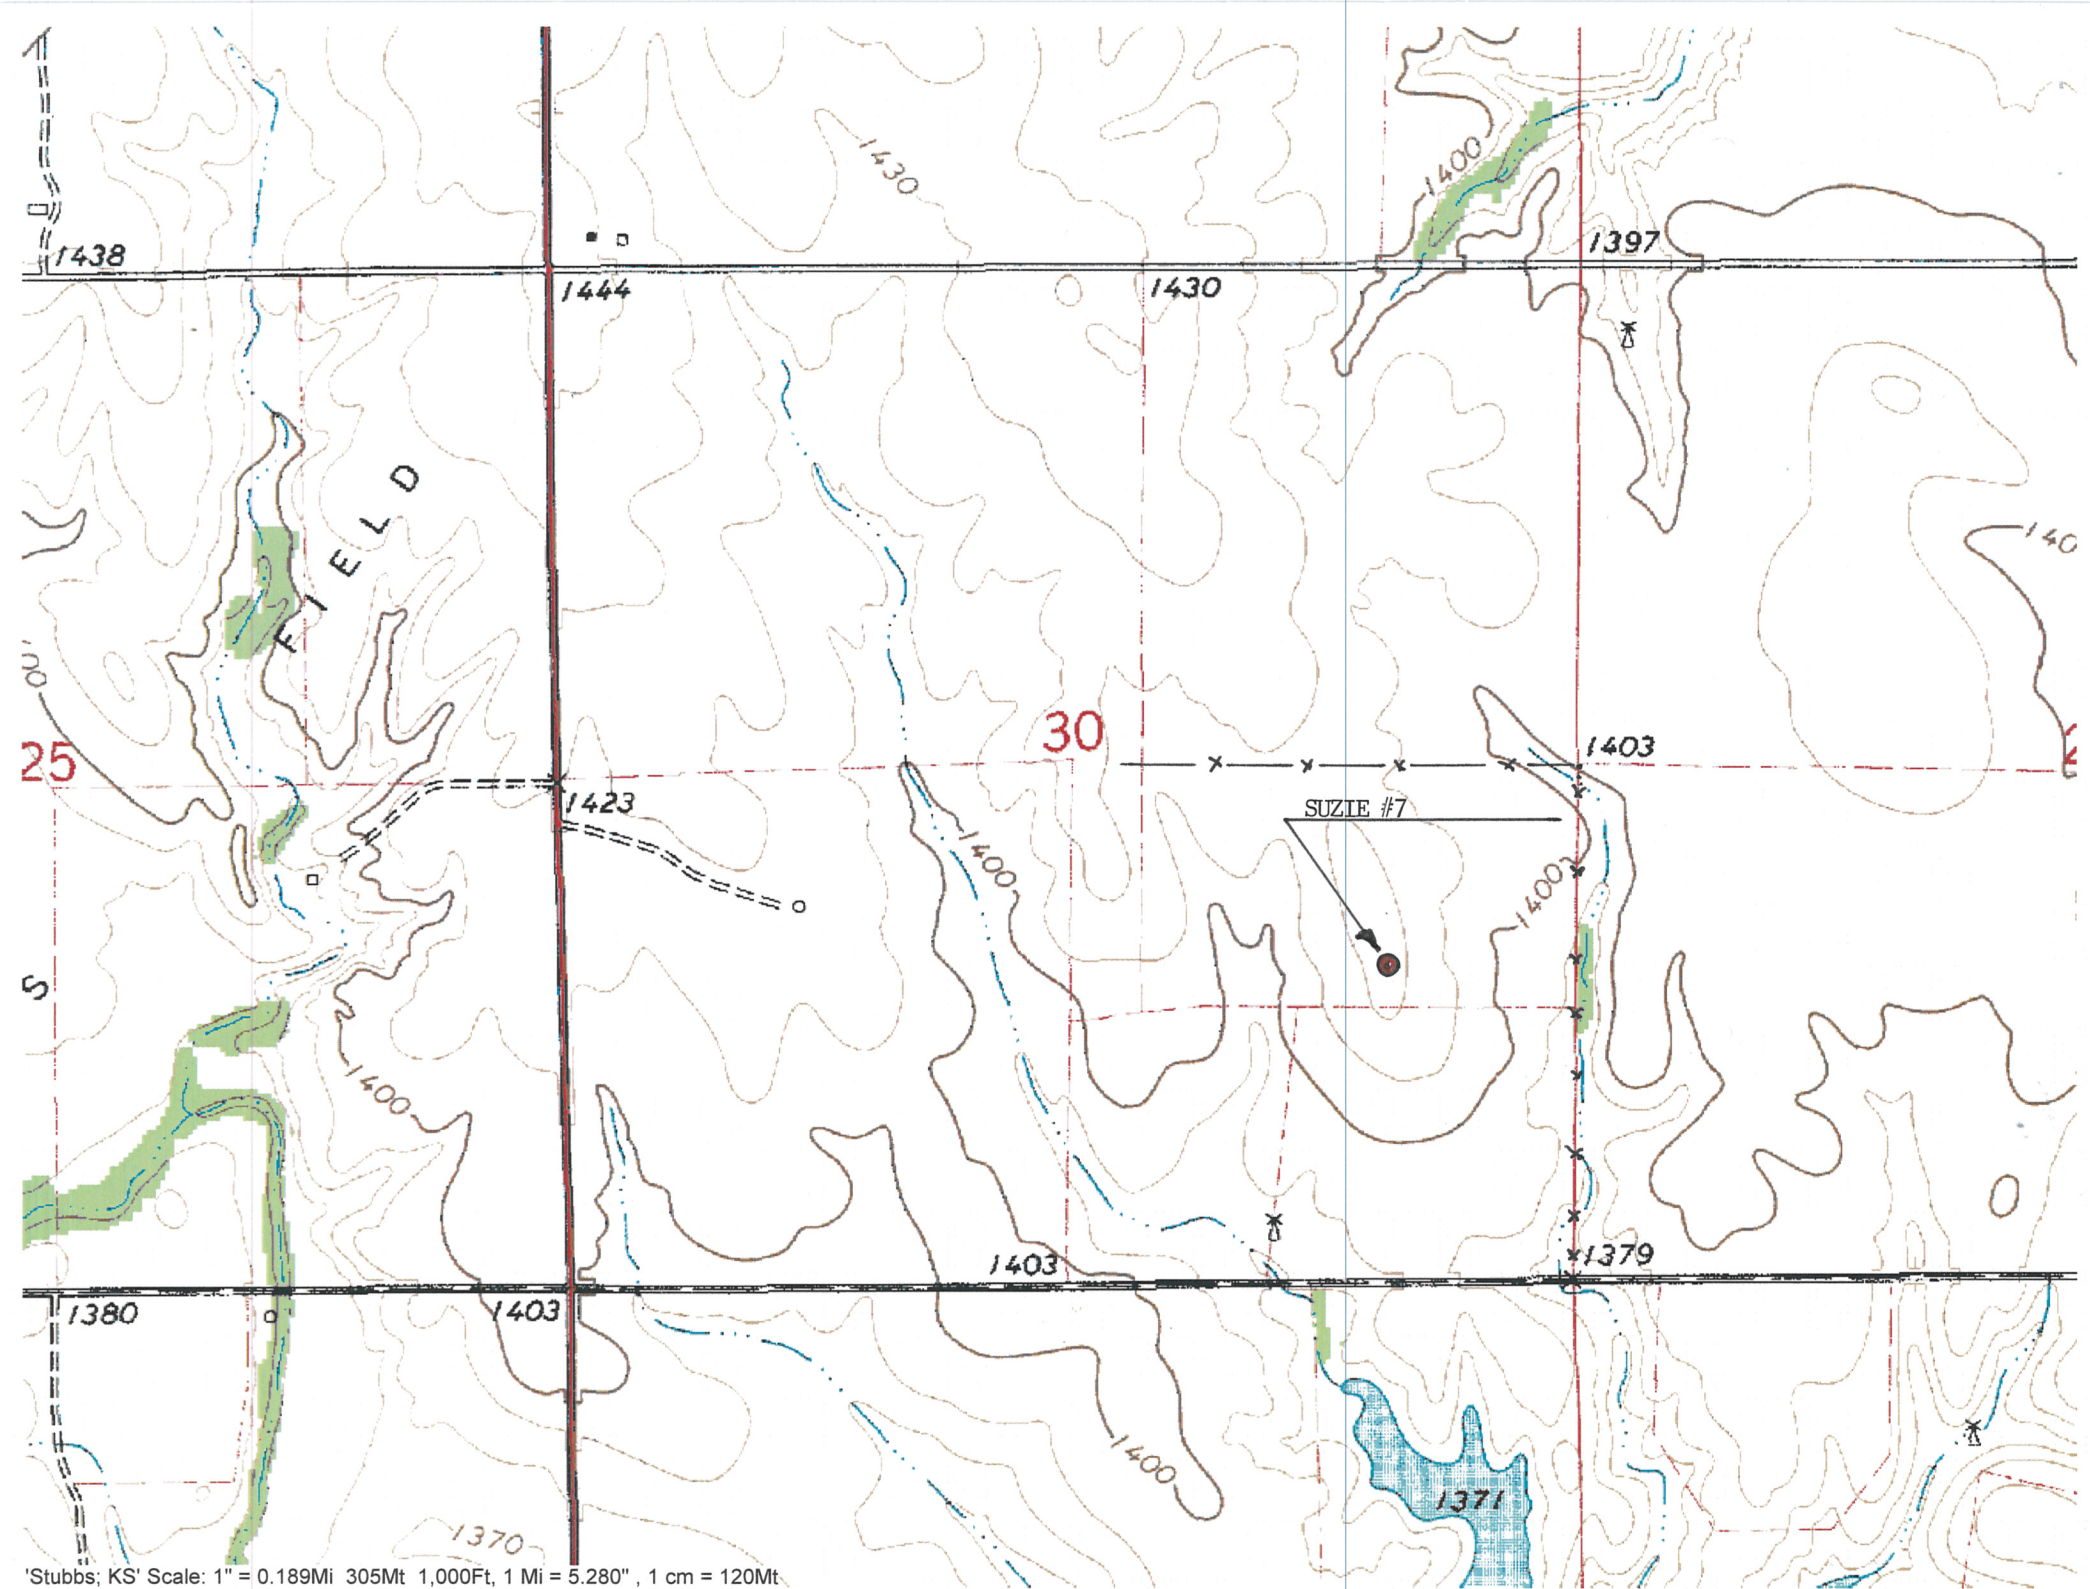

SW NE SE  
LOCATION

ELEVATION: 1413' GR

LOTUS OPERATING COMPANY LLC  
100 S Main, Ste. 420  
Wichita, KS 67202

AUTHORIZED BY: Tim Hellman

SCALE: 1" = 1000'

'Stubbs; KS' Scale: 1" = 0.189Mi 305Mt 1,000Ft, 1 Mi = 5,280" , 1 cm = 120Mt