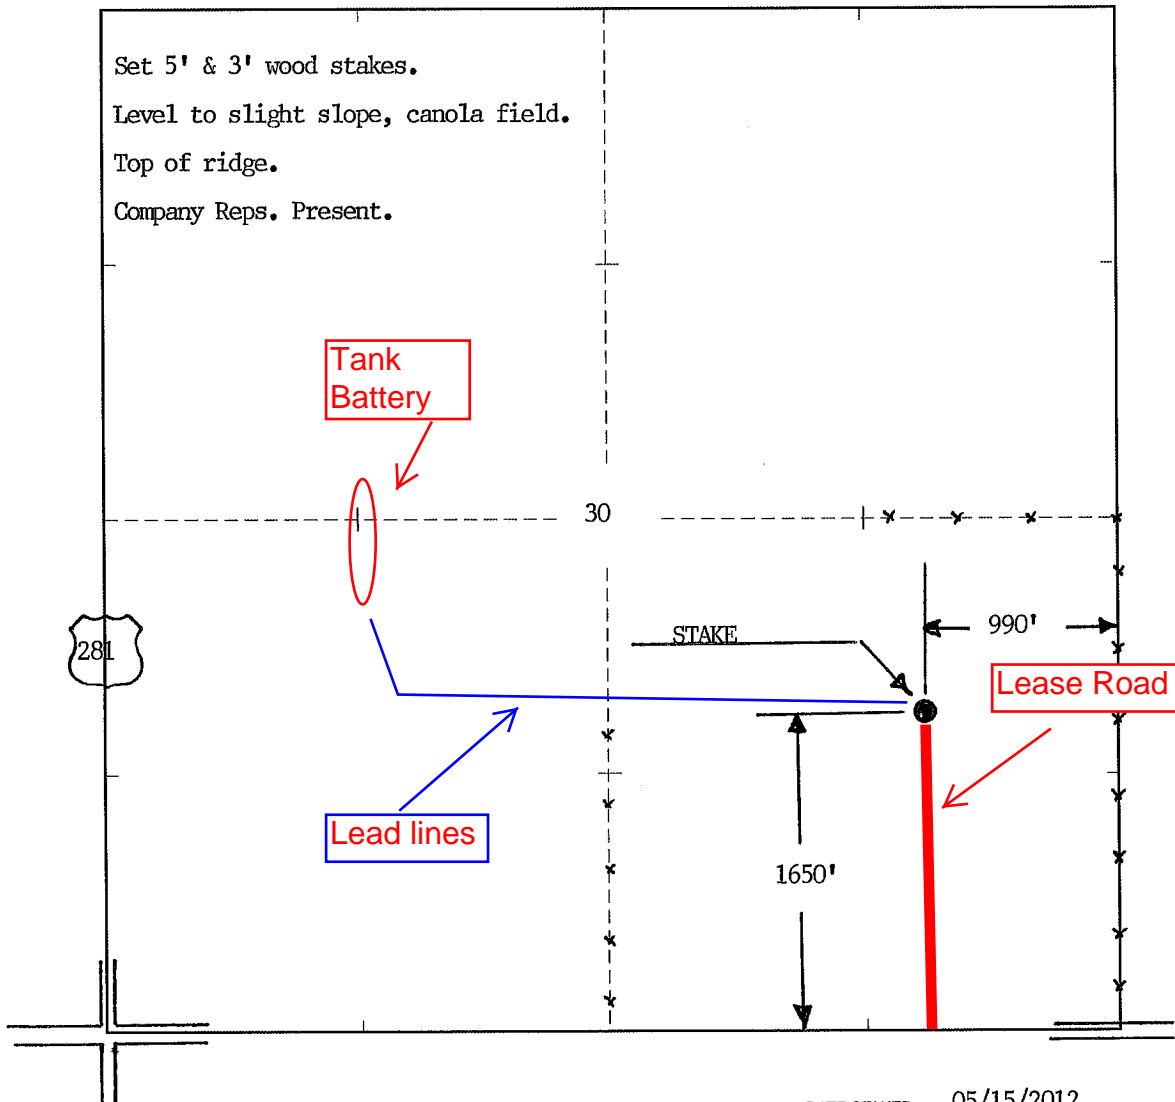

SW NE SE  
LOCATION

ELEVATION: 1413' GR

LOTUS OPERATING COMPANY LLC  
100 S Main, Ste. 420  
Wichita, KS 67202

AUTHORIZED BY: Tim Hellman

SCALE: 1" = 1000'

'Stubbs; KS' Scale: 1" = 0.189Mi 305Mt 1,000Ft, 1 Mi = 5,280" , 1 cm = 120Mt