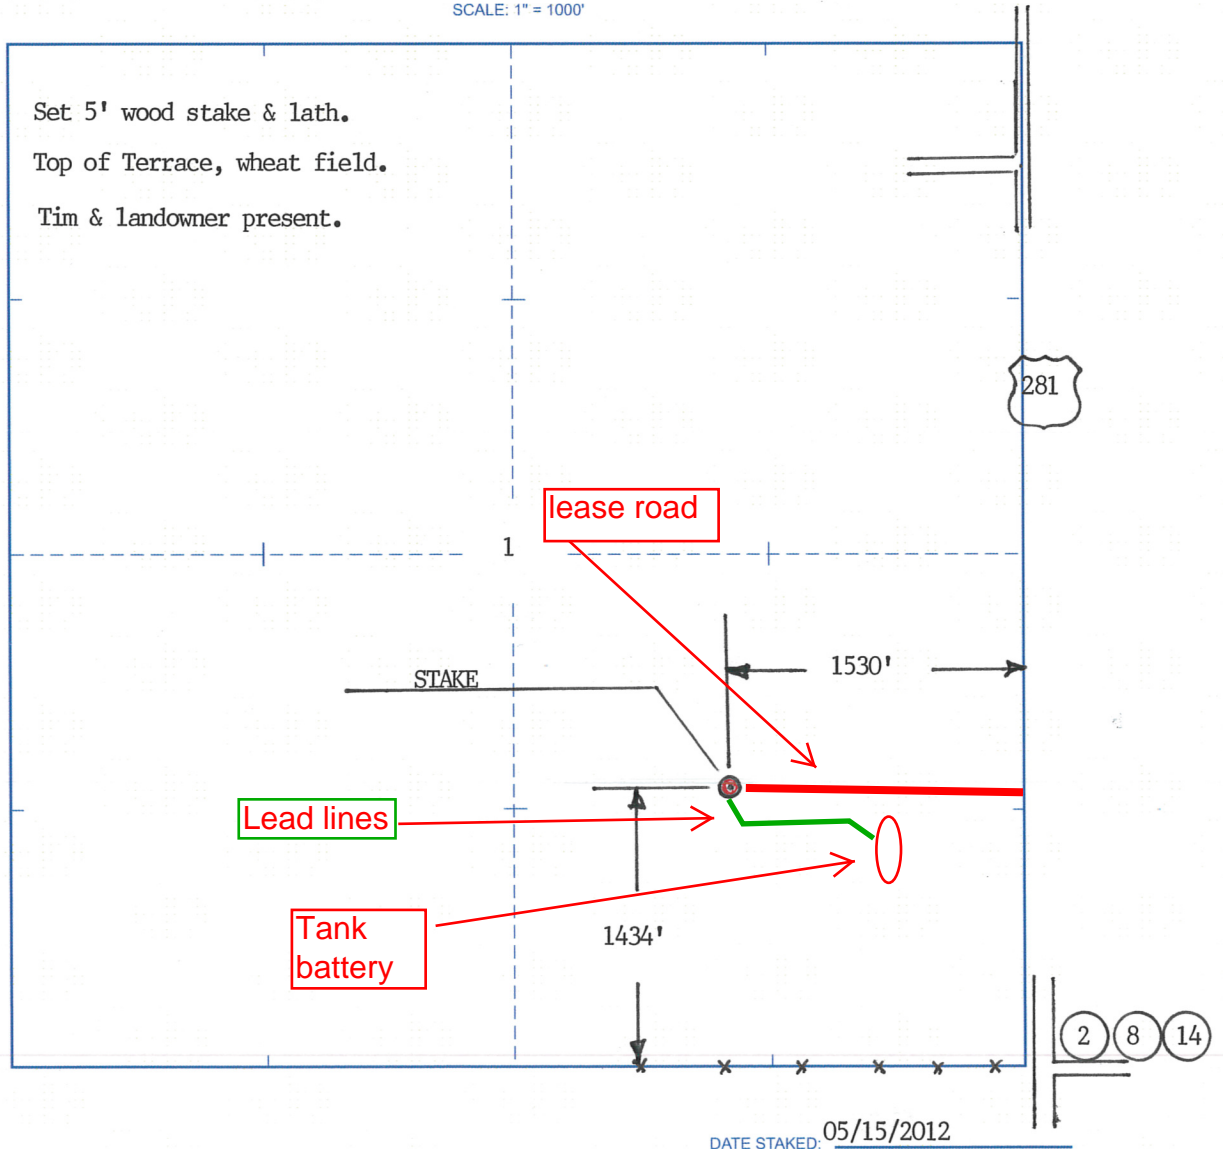

1 35s 12w
S T R

1434' FSL & 1530' FEL of Sec.
LOCATION

ELEVATION: 1396' GR

LOTUS OPERATING COMPANY LLC
100 S. Main, Ste 420
Wichita, KS 67202

AUTHORIZED BY: Tim Hellman

SCALE: 1" = 1000'

Stubs: KS Scale: 1" = 0.189Mi 305Mt 1.000Ft. 1 Mi = 5.280" , 1 cm = 120Mt