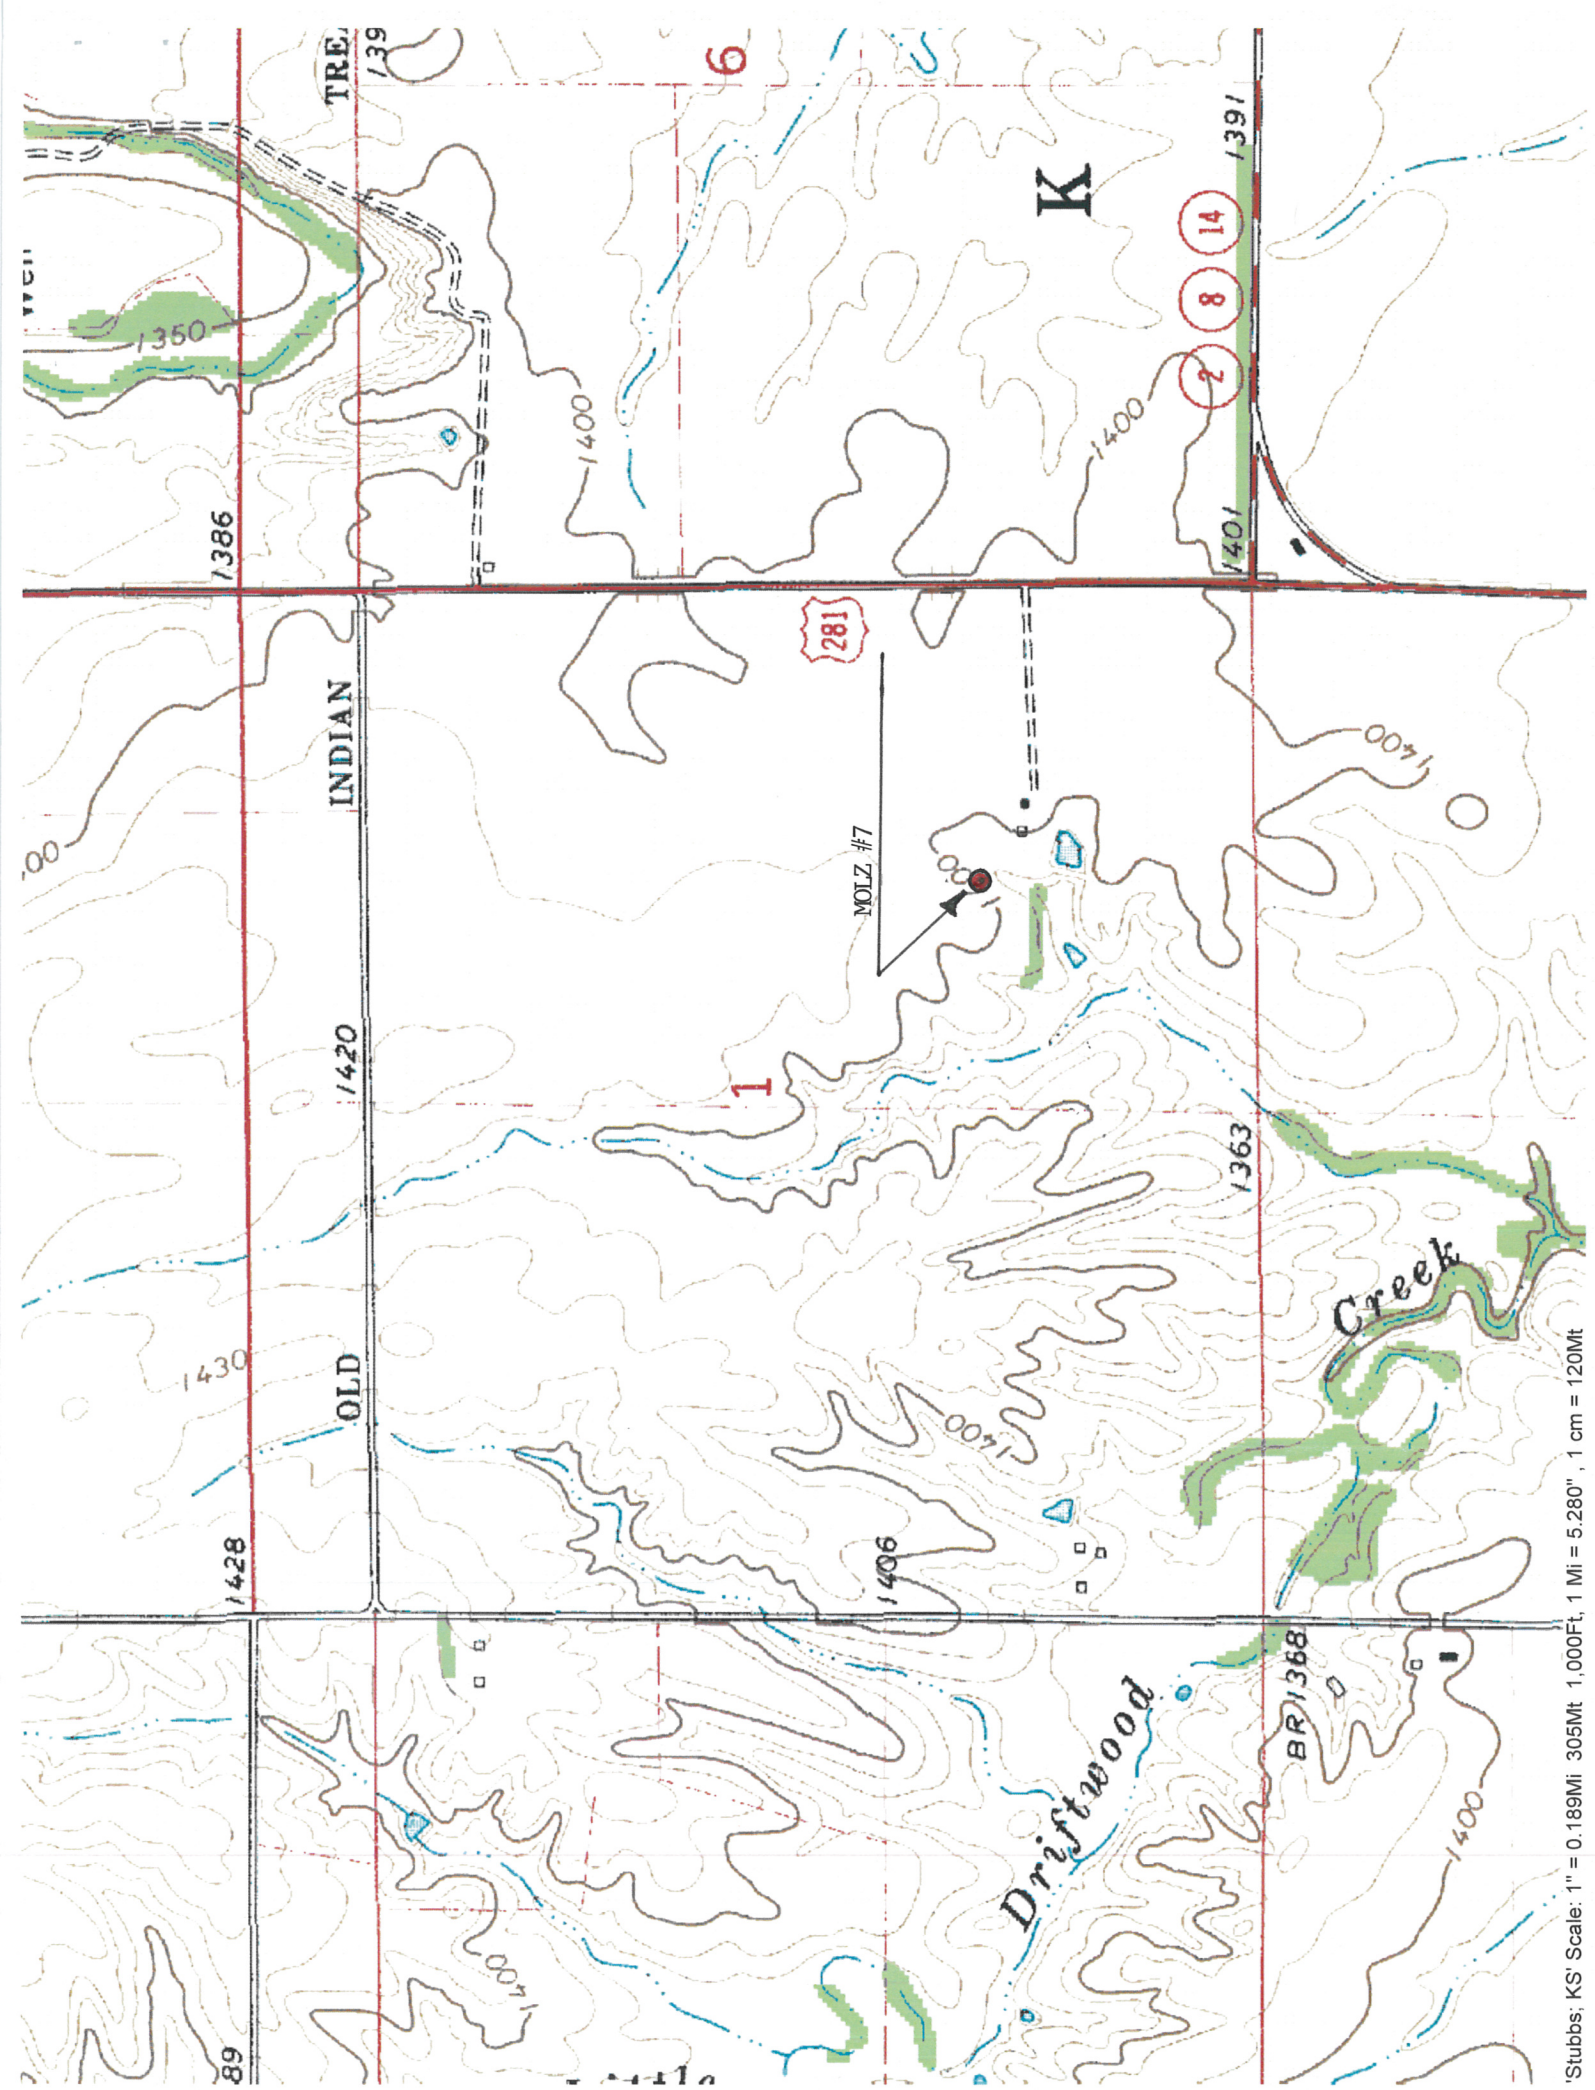

1 35s 12w
S T R

1434' FSL & 1530' FEL of Sec.
LOCATION

ELEVATION: 1396' GR

LOTUS OPERATING COMPANY LLC
100 S. Main, Ste 420
Wichita, KS 67202

AUTHORIZED BY: Tim Hellman

SCALE: 1" = 1000'

Stubs: KS Scale: 1" = 0.189Mi 305Mt 1.000Ft. 1 Mi = 5.280" , 1 cm = 120Mt