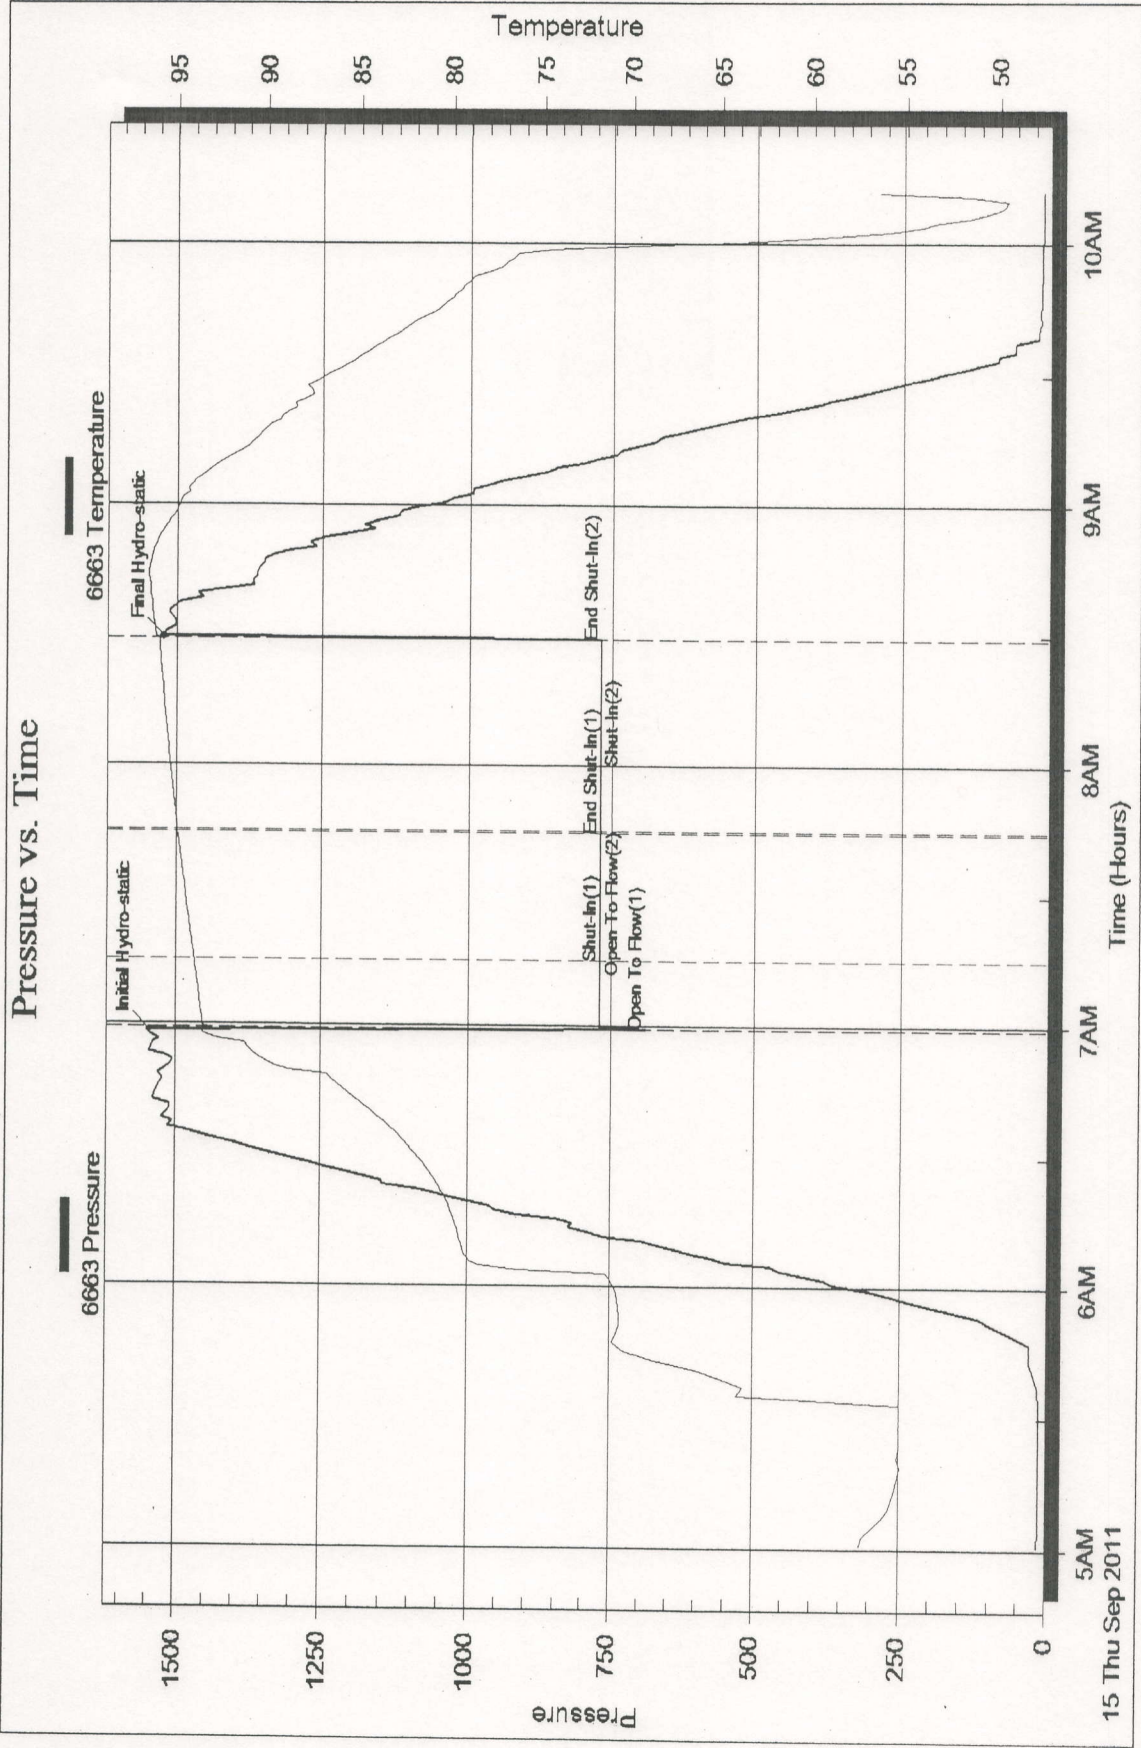

Serial #: 6663

Outside

Carrie Exploration & Development

34-19s-11w

DST Test Number: 4

Pressure vs. Time

Printed: 2011.09.15 @ 23:50:47

Ref. No: 17215