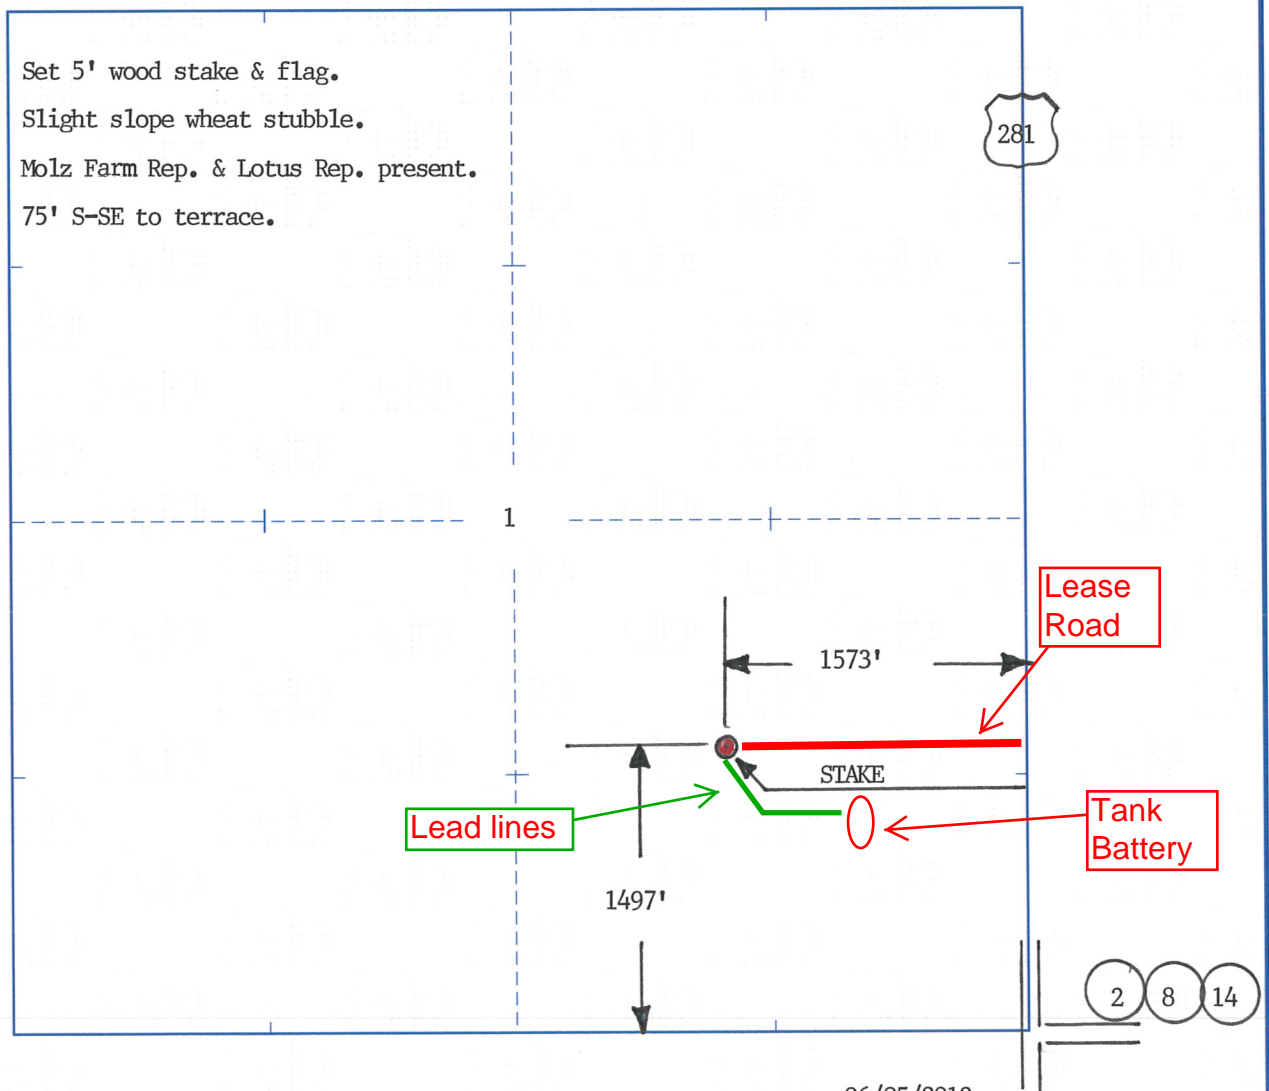

# ADVANTAGE ELEVATIONS

OIL FIELD SURVEYORS

BOX 8604 - PRATT, KS 67124  
(620) 672-6491

65128  
INVOICE NO.

LOTUS OPERATING COMPANY LLC OPERATOR NO. 7 FARM Molz  
Barber COUNTY 1 S 35 T 12 W 1497' EST. & 1573' EEL LOCATION  
ELEVATION: 1397' GR

LOTUS OPERATING COMPANY LLC  
100 S Main, Ste. 420  
Wichita, KS 67202

AUTHORIZED BY: Tim Hellman

SCALE: 1" = 1000'

DATE STAKED: 06/05/2012