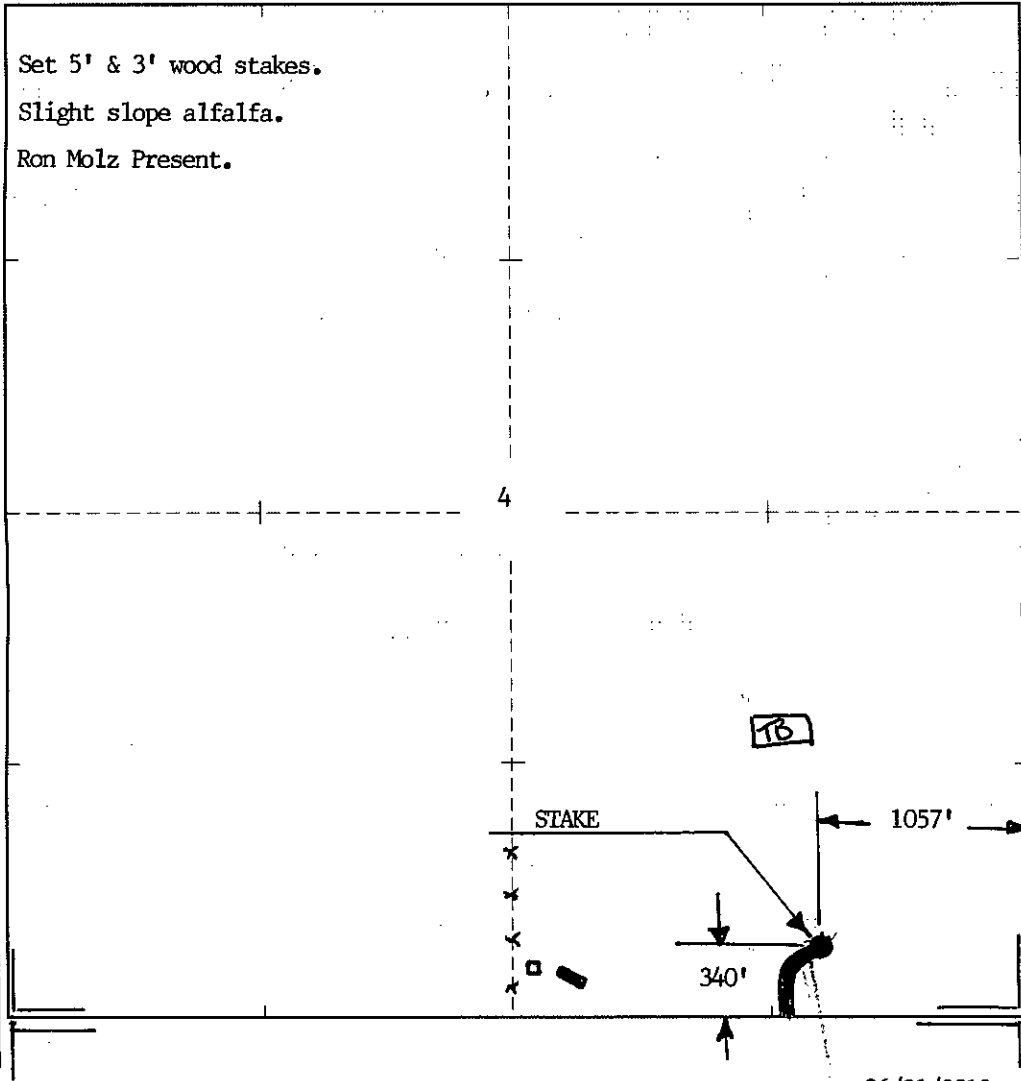

ELEVATION: 1456' GR

CHIEFTAIN OIL COMPANY INC
PO Box 124
Kiowa, KS 67070-0124

AUTHORIZED BY: Ron Molz

LEGEND

- Well Location
- Tank Battery Location
- Pipeline Location
- - - - Electric Line Location
- ▬ Lease Road Location

SCALE: 1" = 1000'

6.3 mi S to Hazelton, KS.

DATE STAKED: 06/21/2012