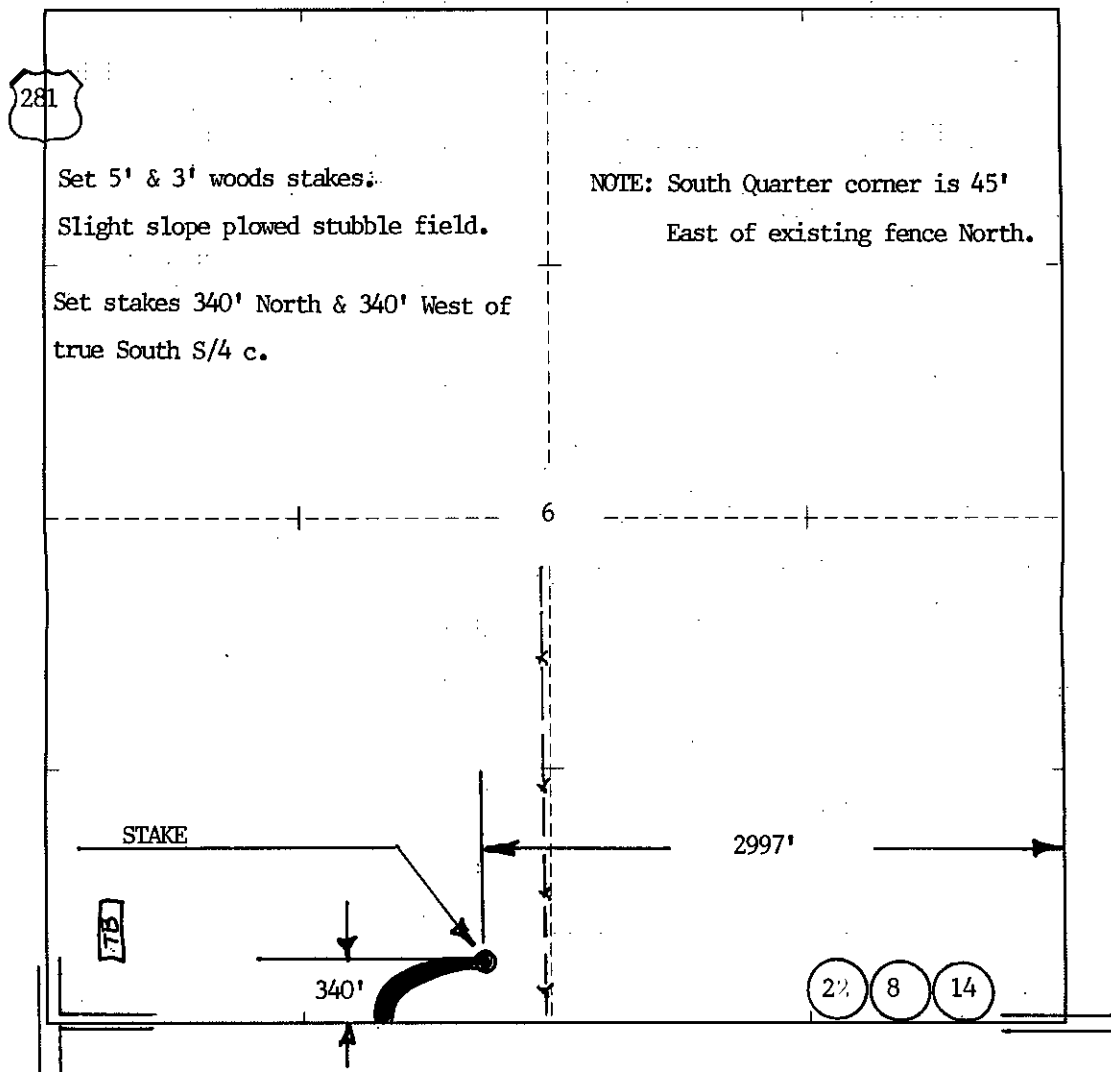

Barber
COUNTY

6 35s 11w
S T R

340' FSL & 2997' FEL
LOCATION

ELEVATION: 1386' GR

CHIEFTAIN OIL COMPANY INC
PO Box 124
Kiowa, KS 67070-0124

LEGEND

- Well Location
- Tank Battery Location
- Pipeline Location
- Electric Line Location
- Lease Road Location

AUTHORIZED BY: Ron Molz

SCALE: 1" = 1000'

DATE STAKED: 06/21/2012