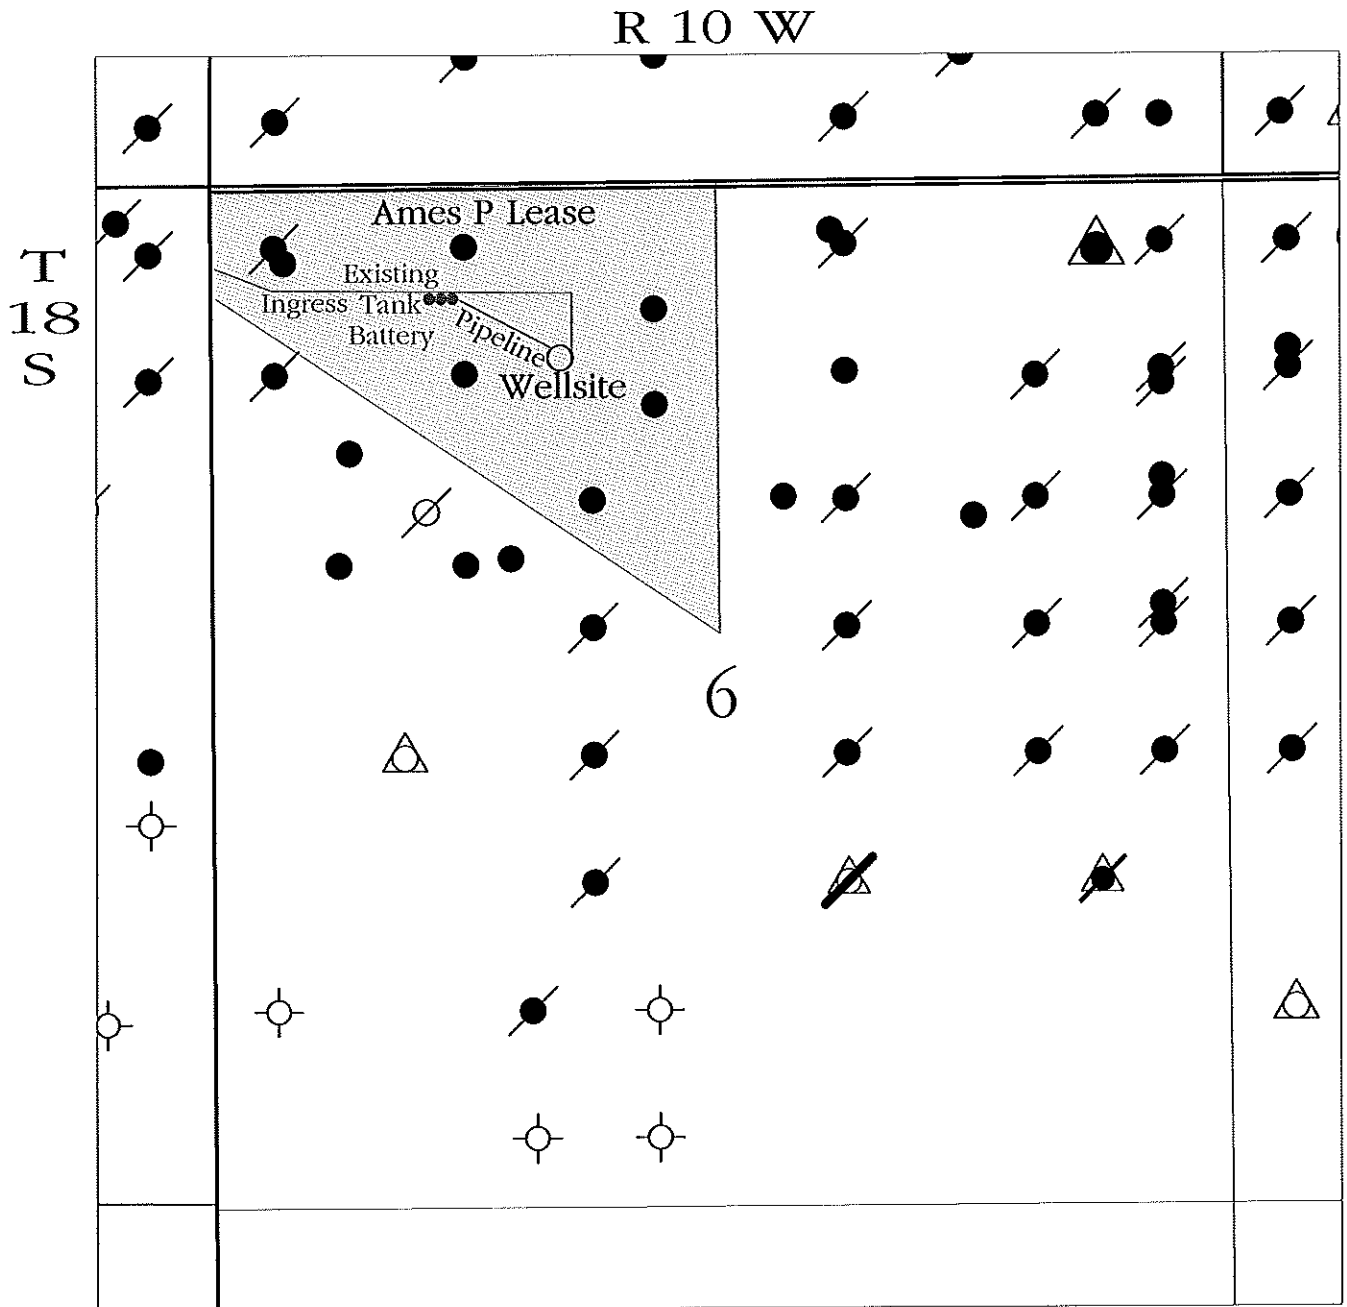

KANSAS SURFACE OWNER NOTIFICATION ACT

SCALE = 1 : 12,000

RICE COUNTY, KANSAS