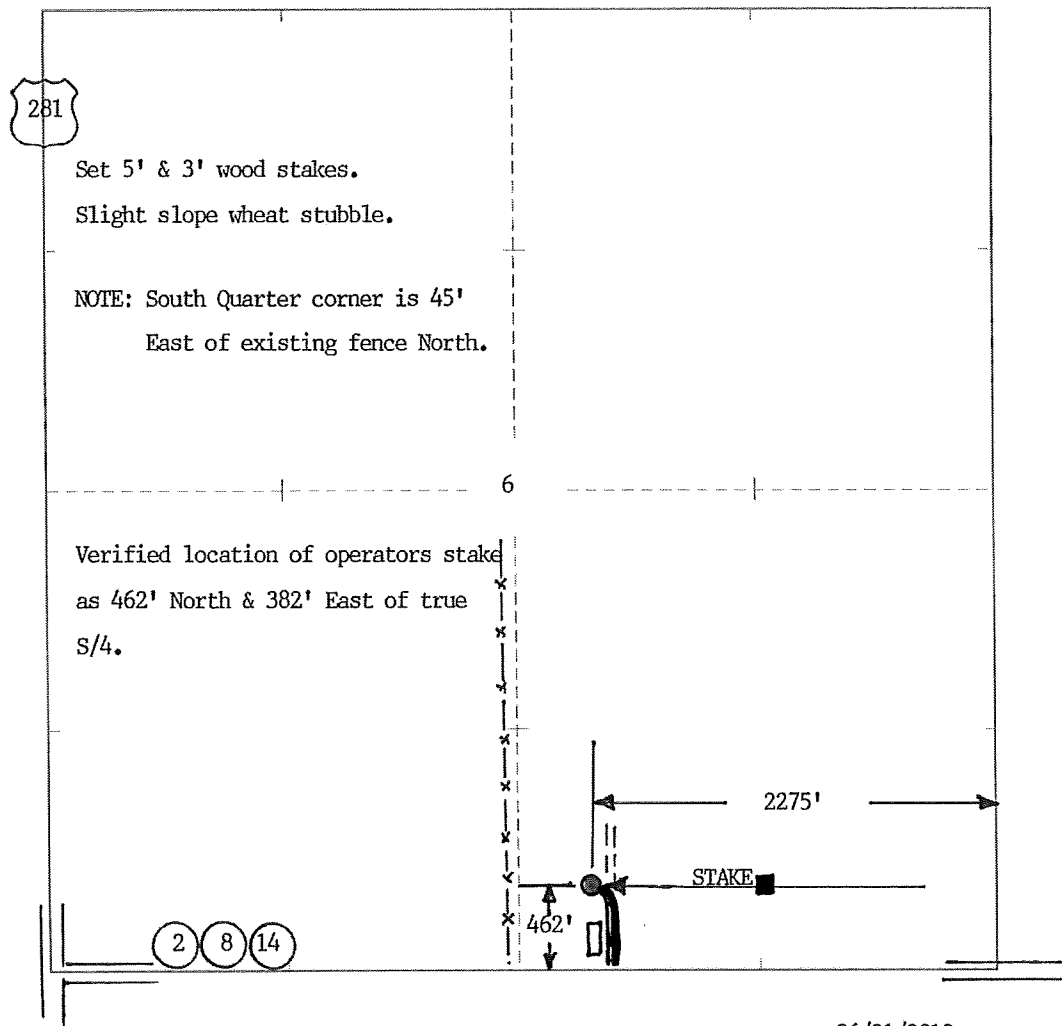

ELEVATION: 1376' GR

INDIAN OIL CO, INC.
PO Box 209
Medicine Lodge, KS 67104-0209

- house
- well location
- tank battery
- pipeline
- ▬ lease road

AUTHORIZED BY: Anthony

SCALE: 1" = 1000'

DATE STAKED: 06/21/2012