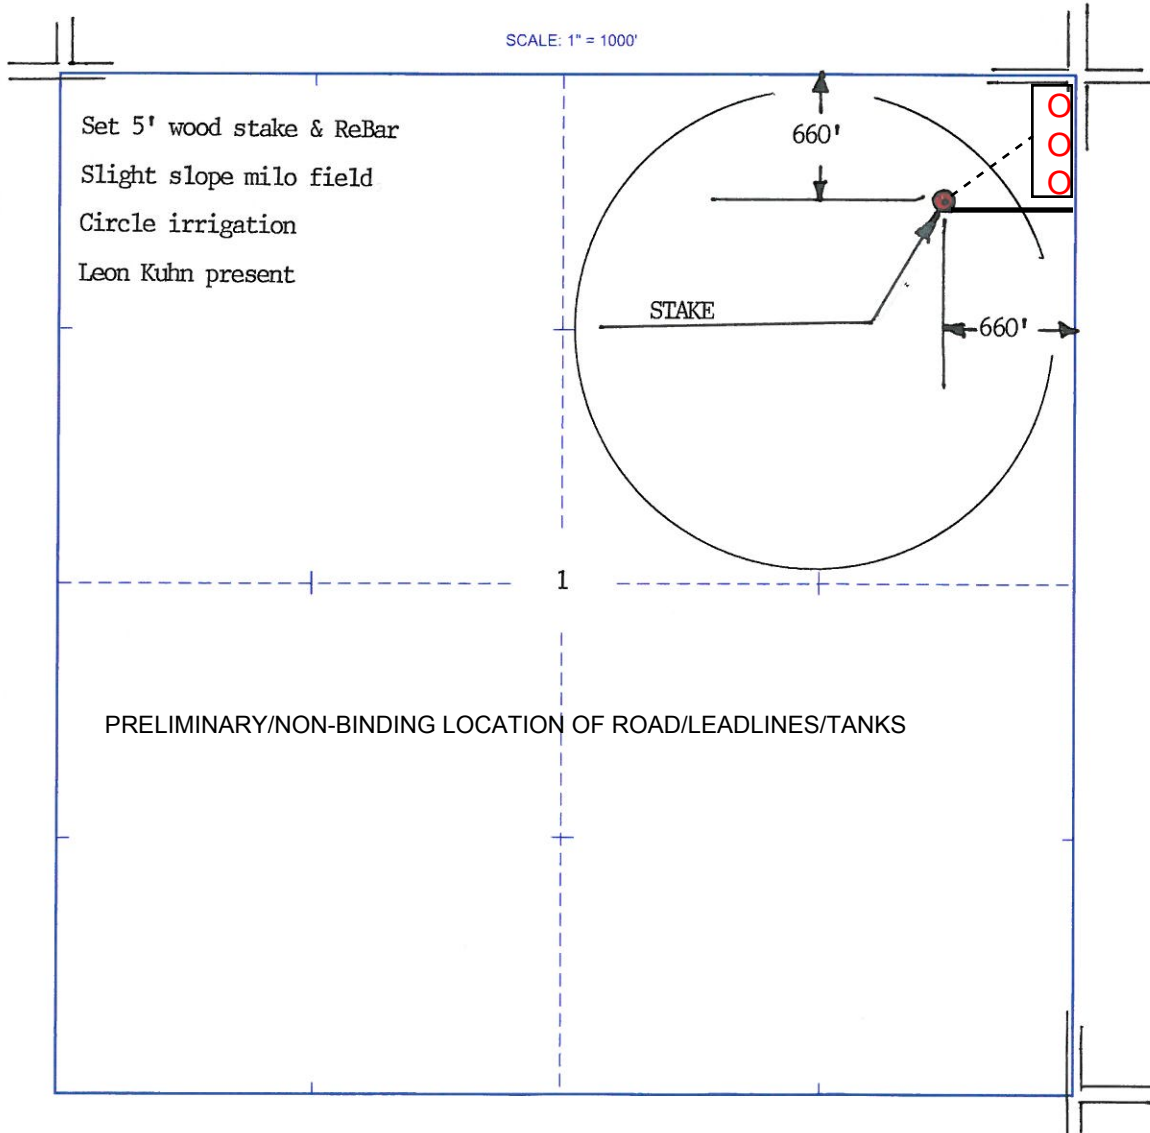

ELEVATION: 2778' GR

FALCON EXPLORATION INC
125 N Market St., Ste 1252
Wichita KS 67202

AUTHORIZED BY: Leon Kuhn

DATE STAKED: 06/28/2012