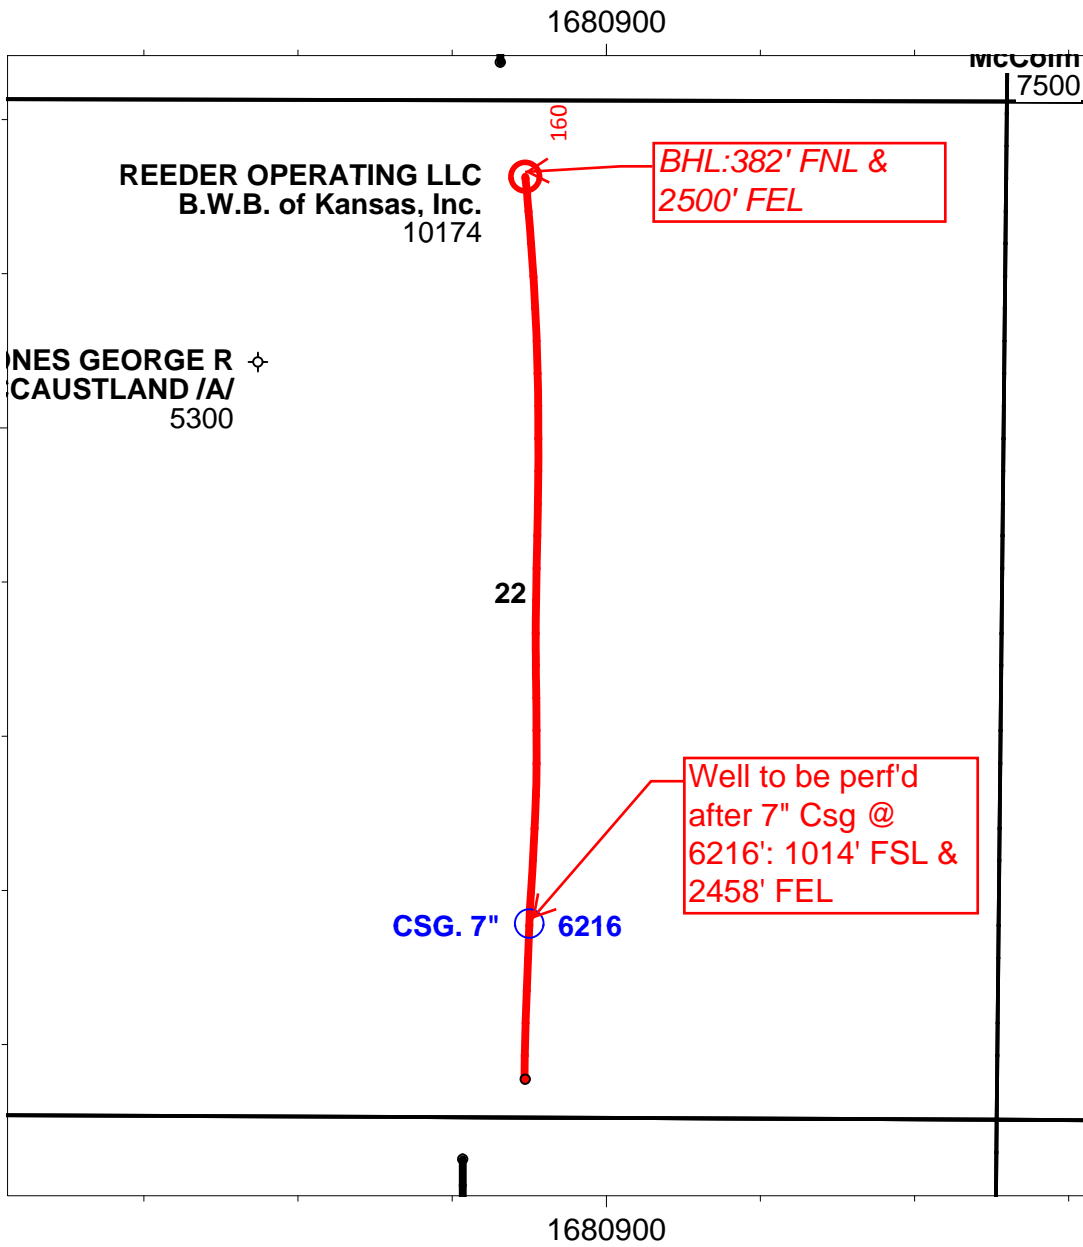

X/Y:
Feet

Reeder Operating LLC

Plat Map- B.W.B. of Kansas Inc. 1-22H

Clark Co., KS

Scale = 1:11957

Base Map Section 22 T30S R21W
NAD 1927 State Plane