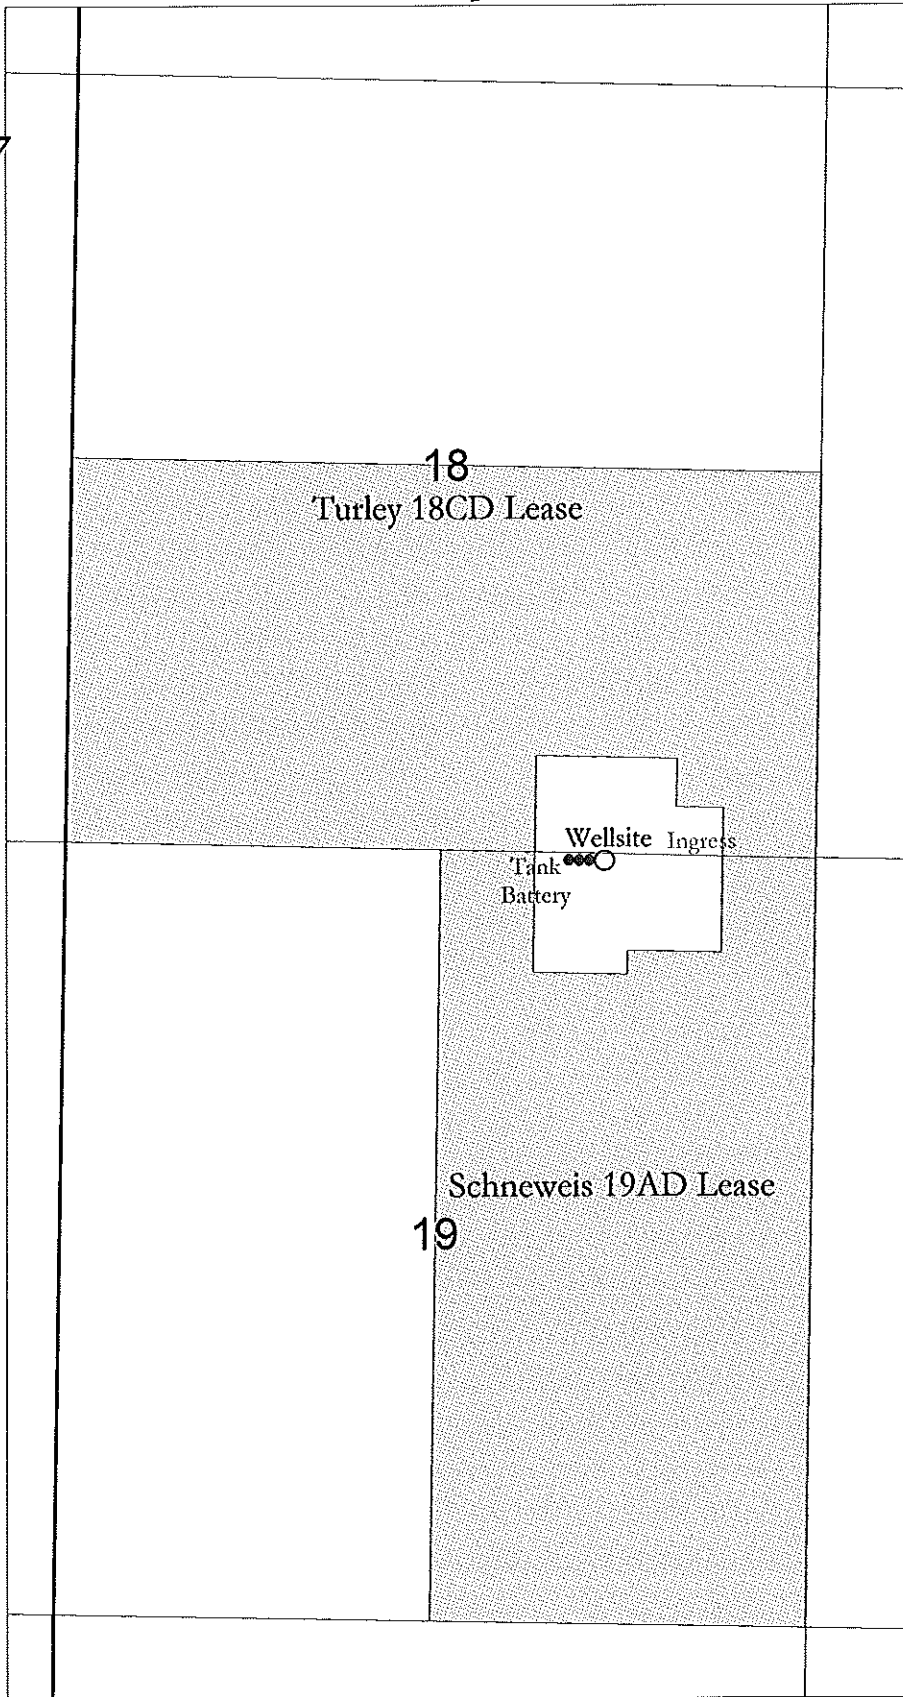

R 25 W

T
27
S

SCALE = 1 : 15,840

FORD COUNTY, KANSAS