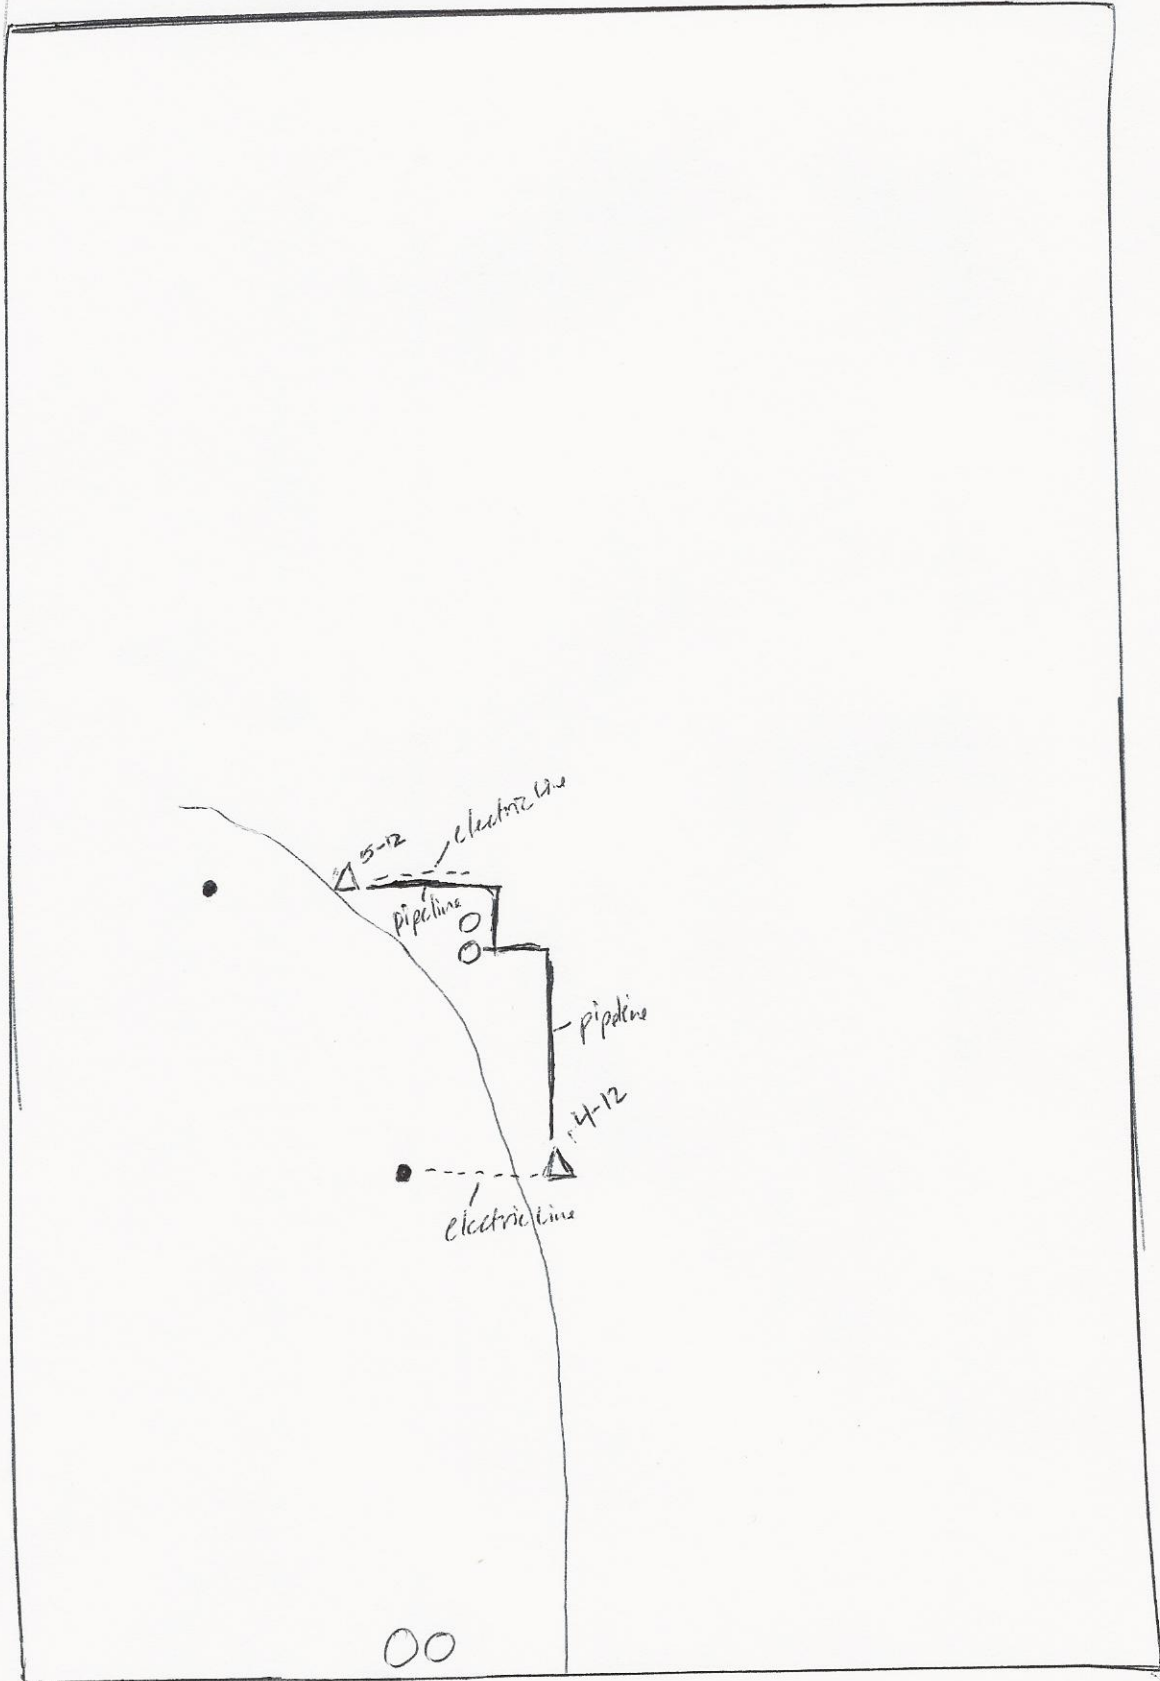

TROY BIRK LEASE
S 1/2 of W 1/2 of 32-23-15E

4-12 740 FSL
1140 FWL

5-12 1600 FSL
660 FWL