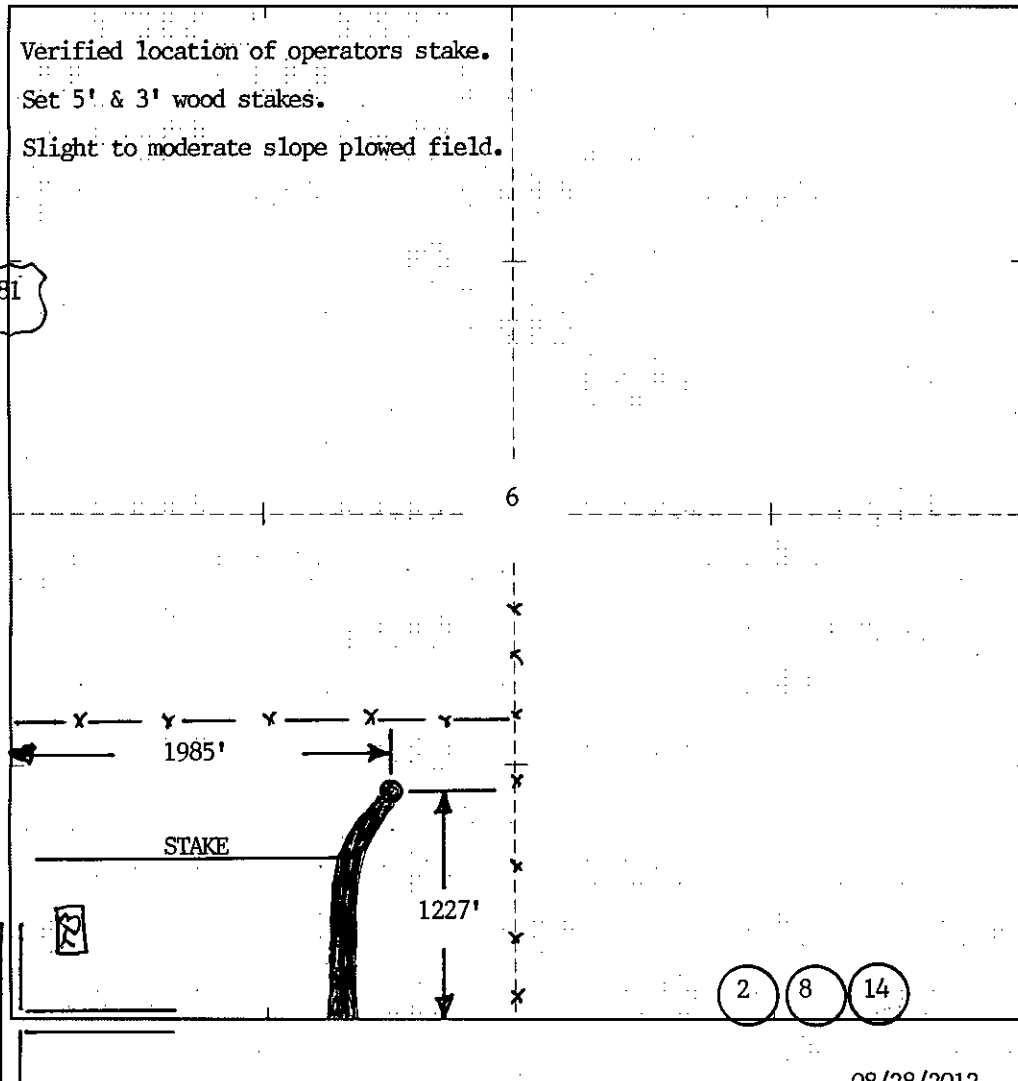

NO.

FARM

Barber
COUNTY

6 35s 11w
S T R

1227' ESL & 1985' FWL

LOCATION

ELEVATION: 1383' GR

CHIEFTAIN OIL COMPANY INC
PO Box 124
Kiowa, KS 67070-0124

AUTHORIZED BY: Ron Molz

SCALE: 1" = 1000'

Verified location of operators stake.
Set 5' & 3' wood stakes.
Slight to moderate slope plowed field.

DATE STAKED: 08/28/2012