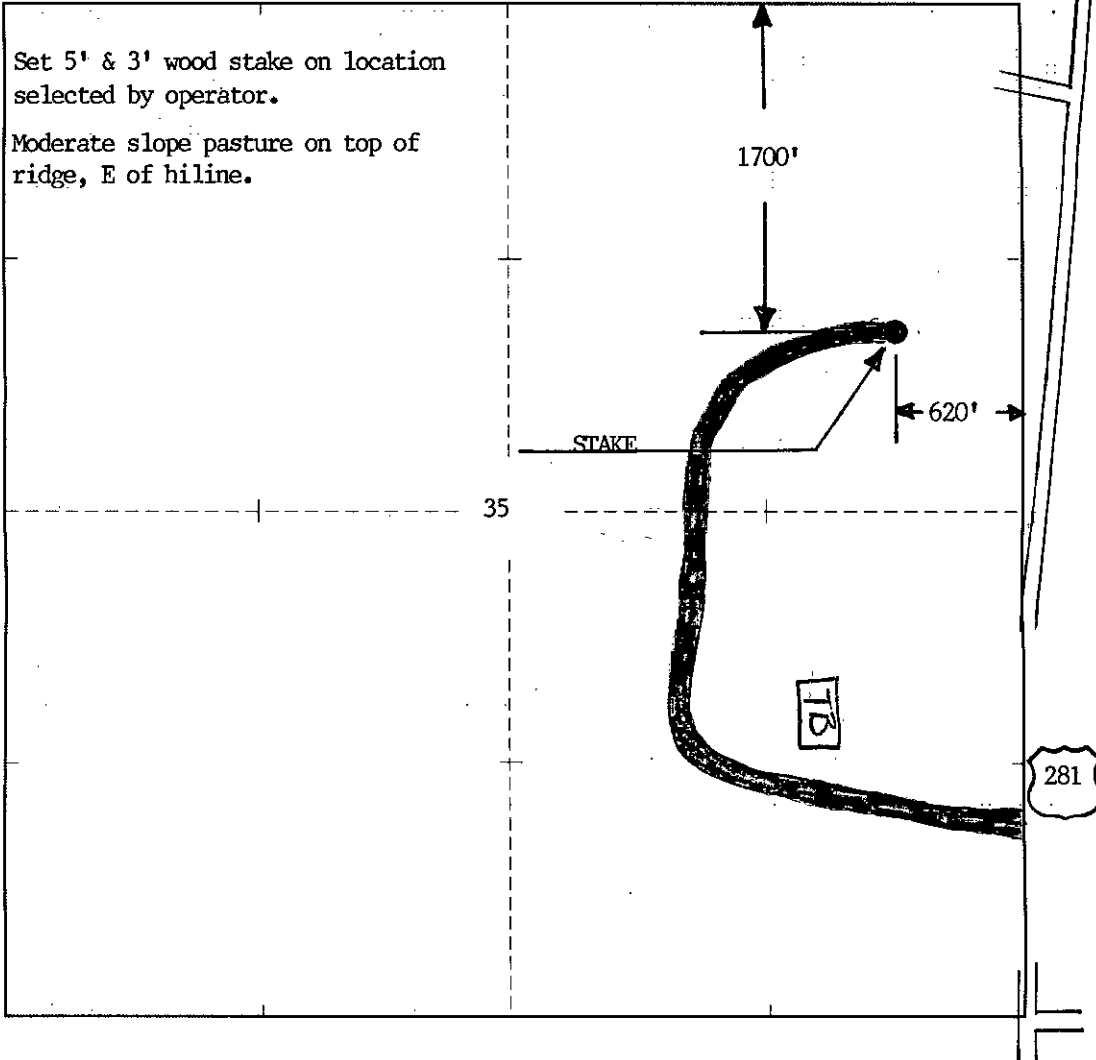

1700' FNL & 620' FEL  
LOCATION

ELEVATION: 1565' GR

CHIEFTAIN OIL COMPANY INC  
PO Box 124  
Kiowa, KS 67070-0124

### LEGEND

- Well Location
- Tank Battery Location
- Pipeline Location
- Electric Line Location
- Lease Road Location

AUTHORIZED BY: Ron Molz

SCALE: 1" = 1000'

DATE STAKED: 08/28/2012