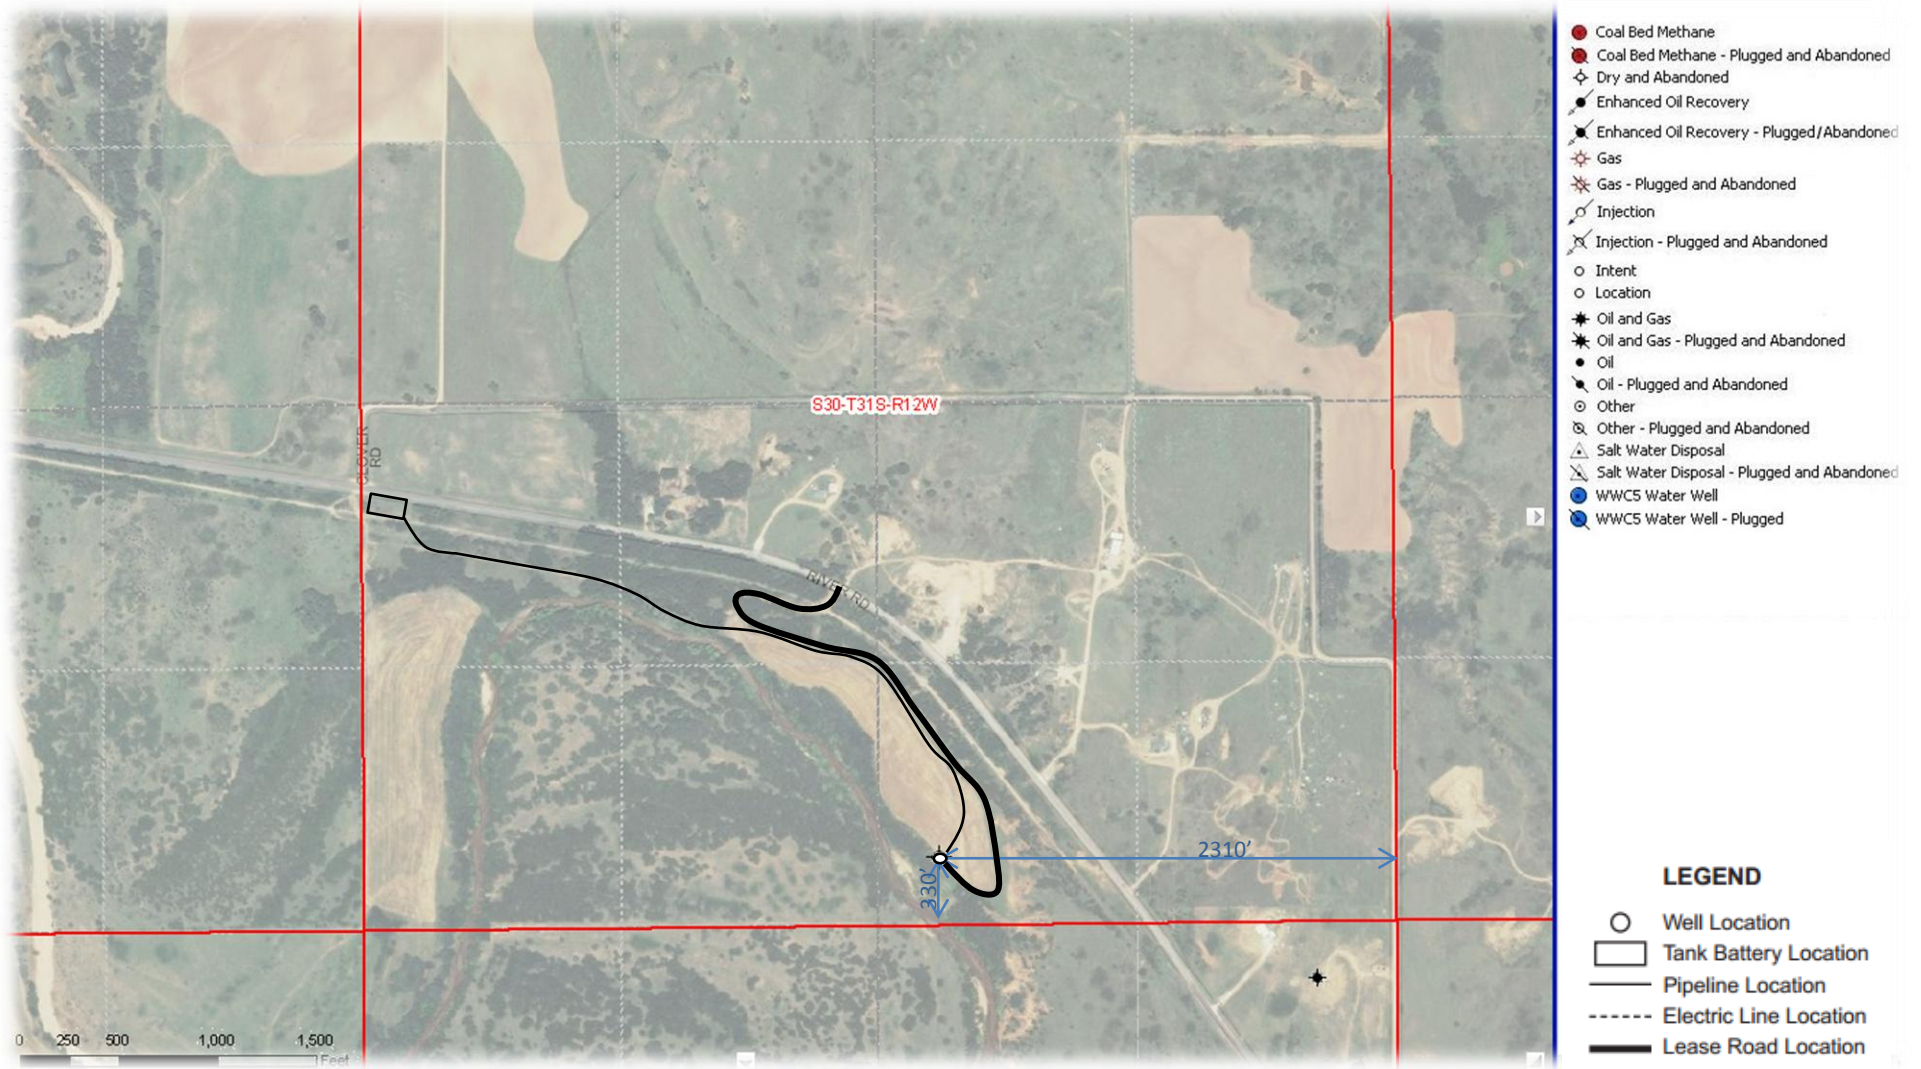

Vera SWD

- Coal Bed Methane
- Coal Bed Methane - Plugged and Abandoned
- ◇ Dry and Abandoned
- Enhanced Oil Recovery
- Enhanced Oil Recovery - Plugged/Abandoned
- ★ Gas
- ★ Gas - Plugged and Abandoned
- Injection
- Injection - Plugged and Abandoned
- Intent
- Location
- ★ Oil and Gas
- ★ Oil and Gas - Plugged and Abandoned
- Oil
- Oil - Plugged and Abandoned
- Other
- Other - Plugged and Abandoned
- △ Salt Water Disposal
- △ Salt Water Disposal - Plugged and Abandoned
- WWC5 Water Well
- WWC5 Water Well - Plugged

LEGEND

- Well Location
- Tank Battery Location
- Pipeline Location
- - - - Electric Line Location
- Lease Road Location