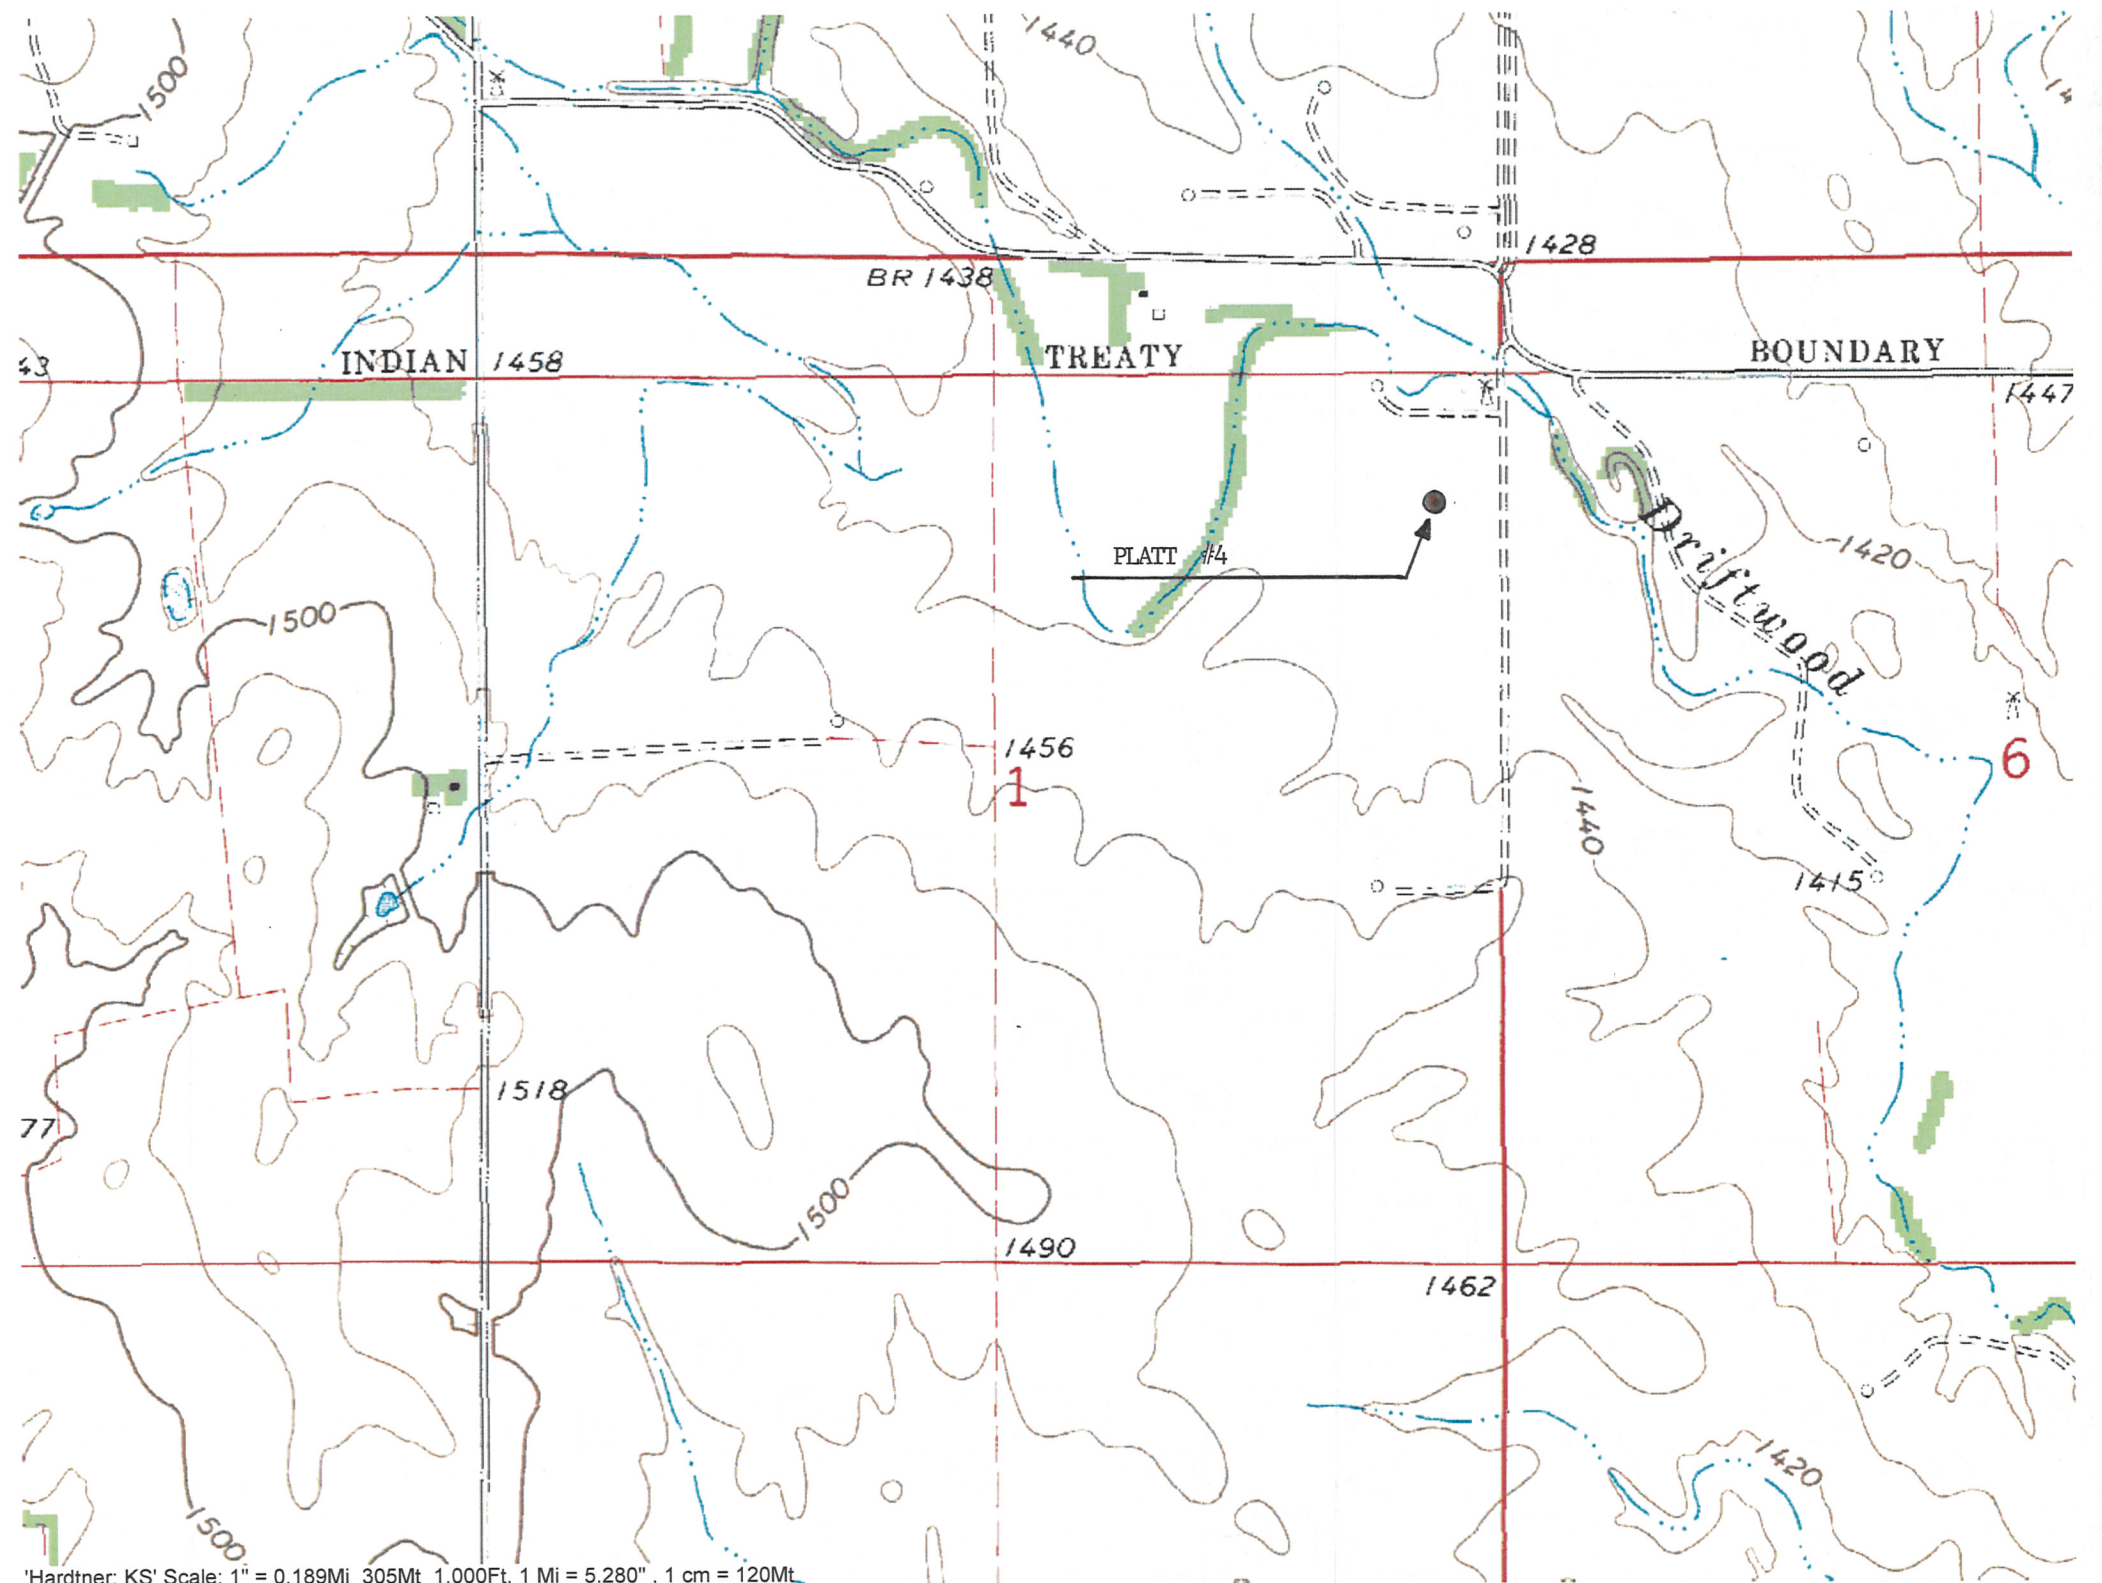

Barber COUNTY      1 S      35s T      13w R

1237' FNL & 330' FEL of Sec.  
LOCATION

ELEVATION: 1430' GR

LOTUS OPERATING CO. LLC  
100 S. Main Ste 420  
Wichita, KS 67202

AUTHORIZED BY: Tim Hellman

SCALE: 1" = 1000'

DATE STAKED: 9/11/12

'Hardtner, KS' Scale: 1" = 0.379Mi 610Mt 2,000Ft, 1 Mi = 2.640" , 1 cm = 240Mt