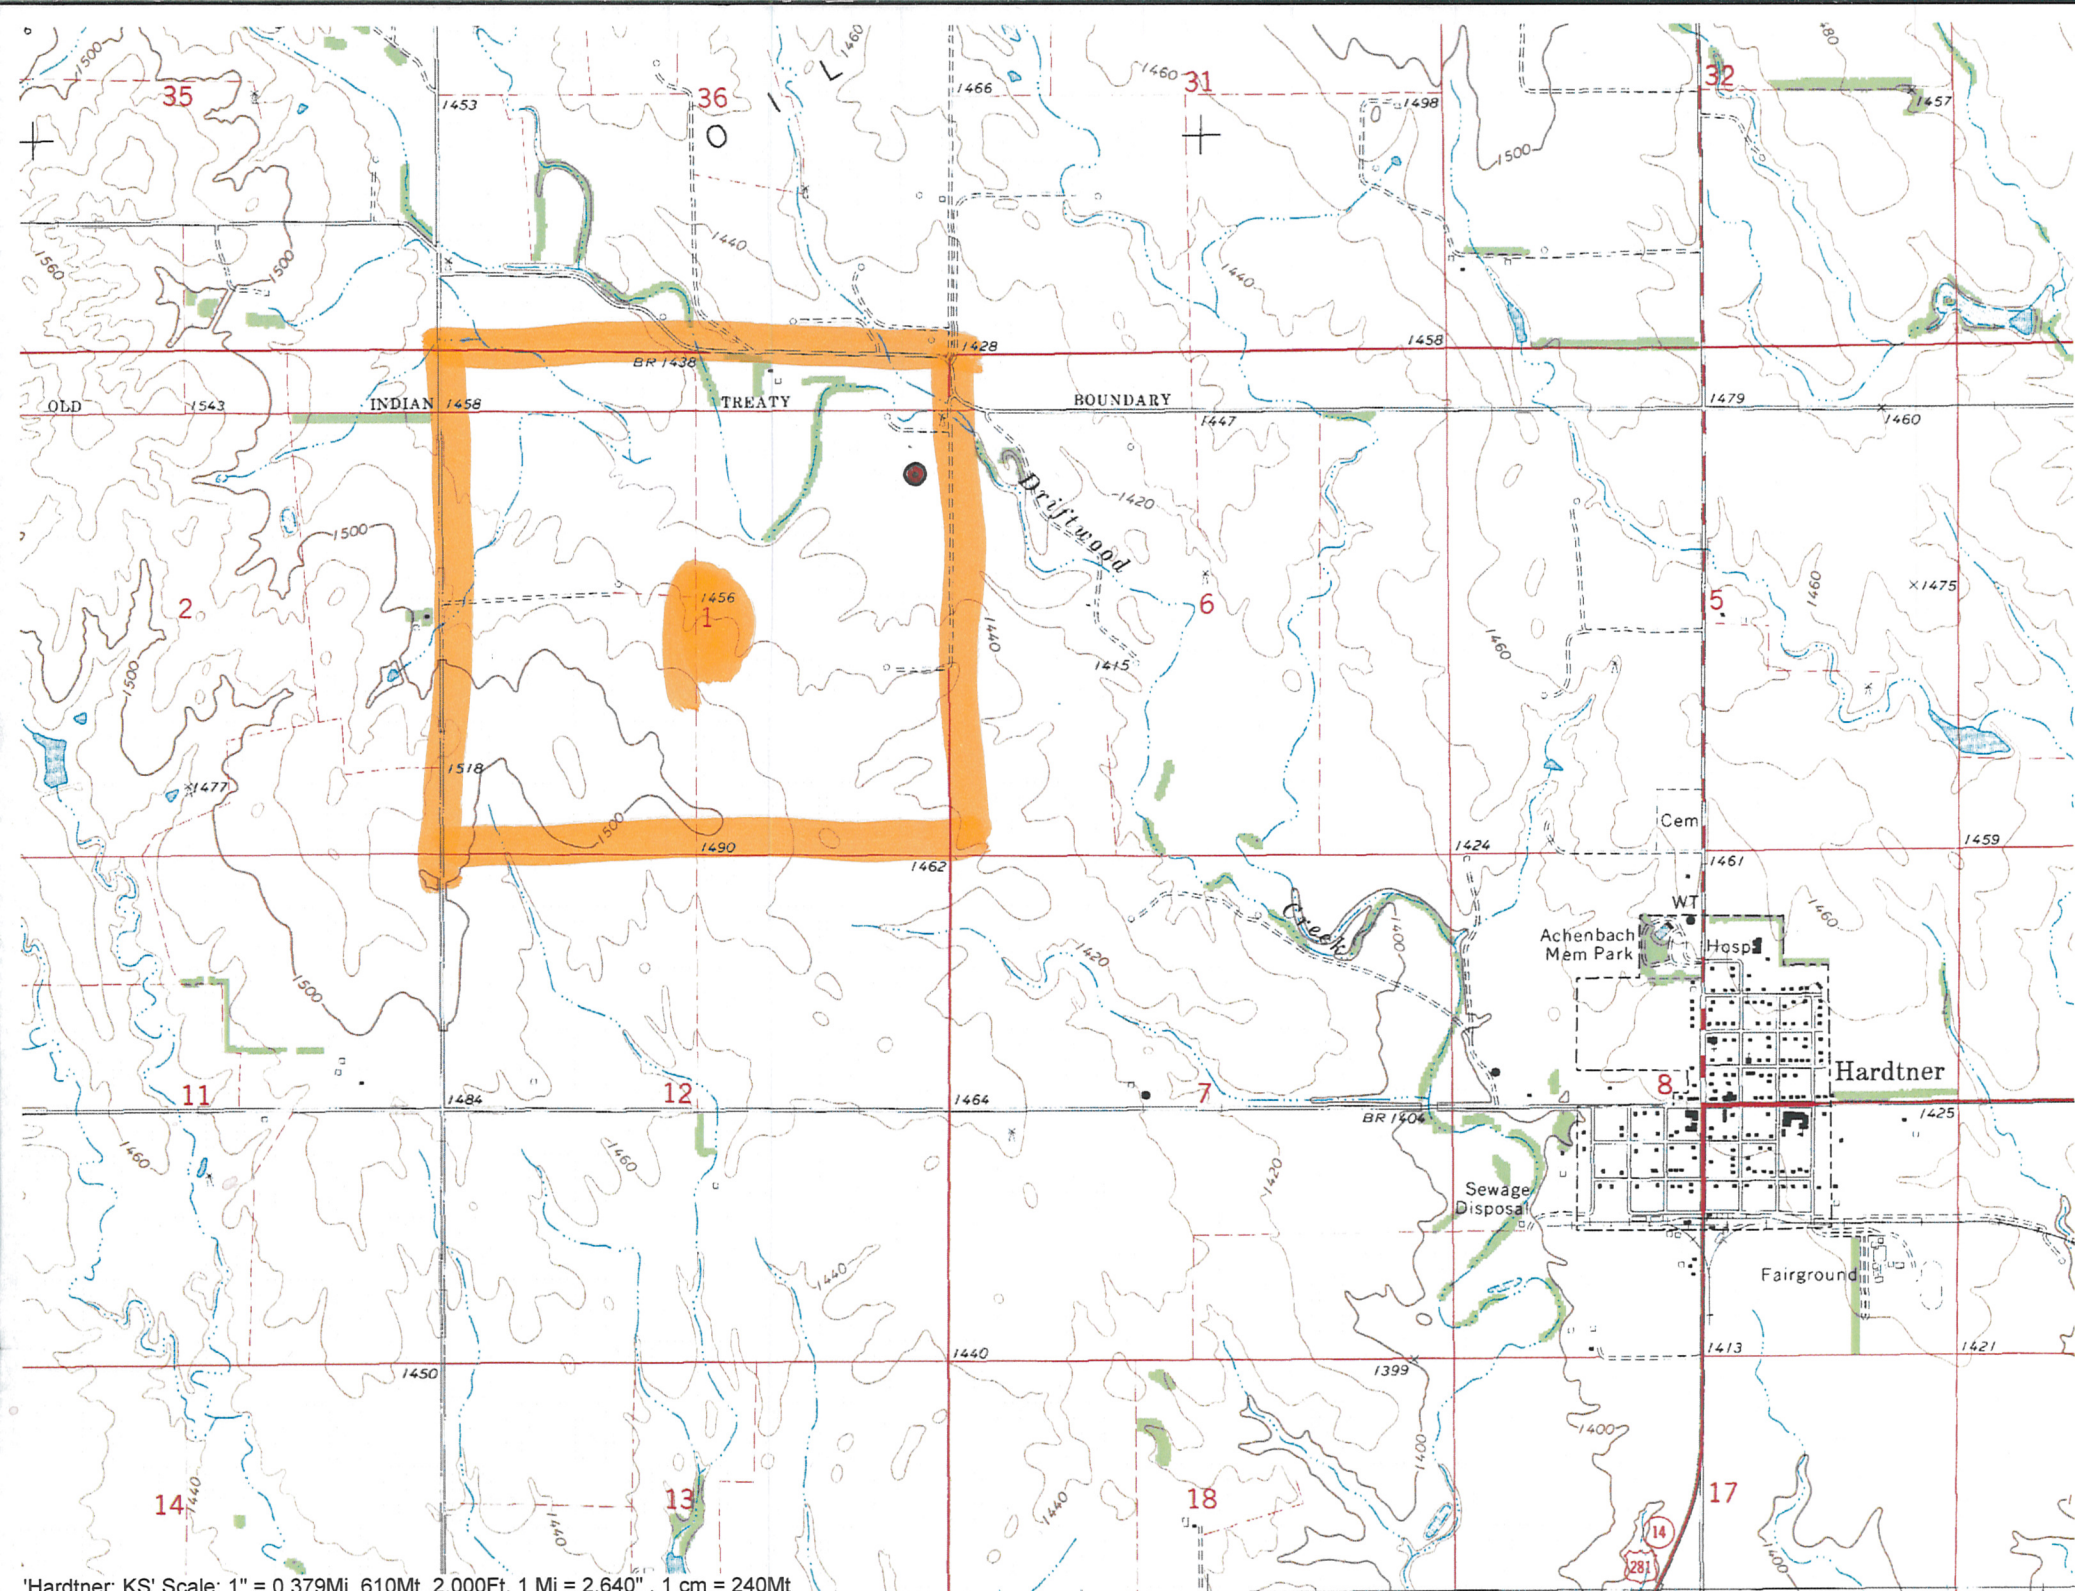

Barber COUNTY      1 S      35s T      13w R

1237' FNL & 330' FEL of Sec.  
LOCATION

ELEVATION: 1430' GR

LOTUS OPERATING CO. LLC  
100 S. Main Ste 420  
Wichita, KS 67202

AUTHORIZED BY: Tim Hellman

SCALE: 1" = 1000'

DATE STAKED: 9/11/12

'Hardtner, KS' Scale: 1" = 0.379Mi 610Mt 2,000Ft, 1 Mi = 2.640" , 1 cm = 240Mt