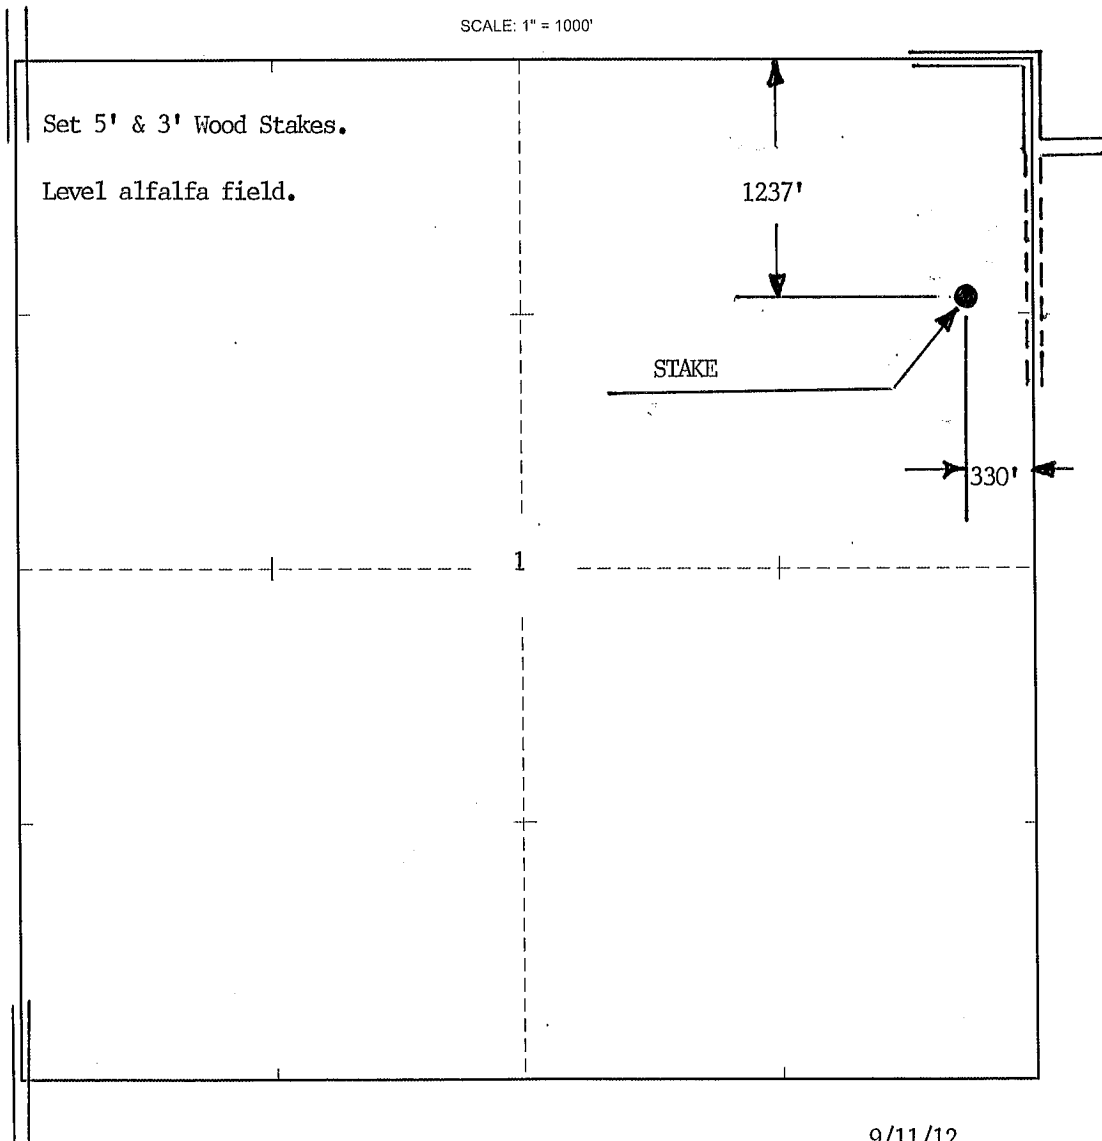

Barber COUNTY      1 S      35s T      13w R

1237' FNL & 330' FEL of Sec.  
LOCATION

ELEVATION: 1430' GR

LOTUS OPERATING CO. LLC  
100 S. Main Ste 420  
Wichita, KS 67202

AUTHORIZED BY: Tim Hellman

SCALE: 1" = 1000'

DATE STAKED: 9/11/12

'Hardtner, KS' Scale: 1" = 0.379Mi 610Mt 2,000Ft, 1 Mi = 2.640" , 1 cm = 240Mt