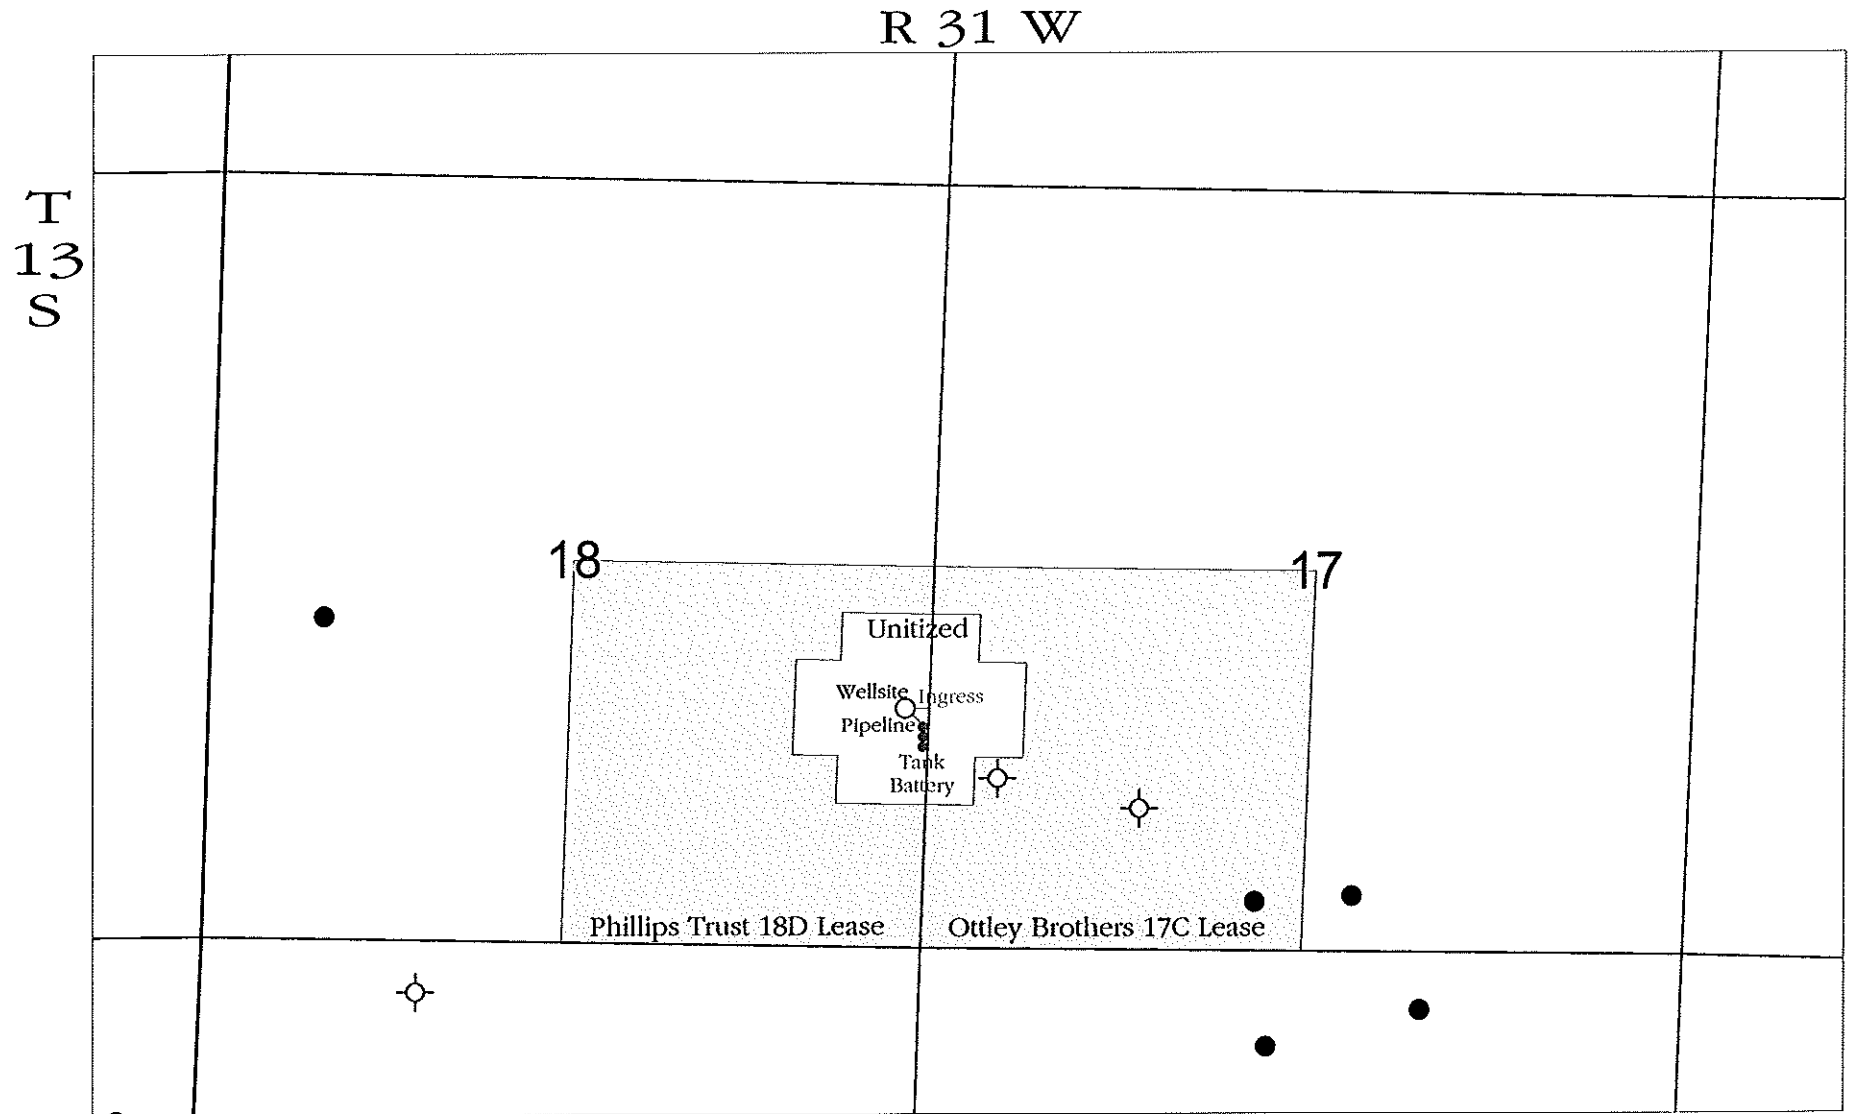

KANSAS SURFACE OWNER NOTIFICATION ACT

SCALE = 1 : 15,840

GOVE COUNTY, KANSAS