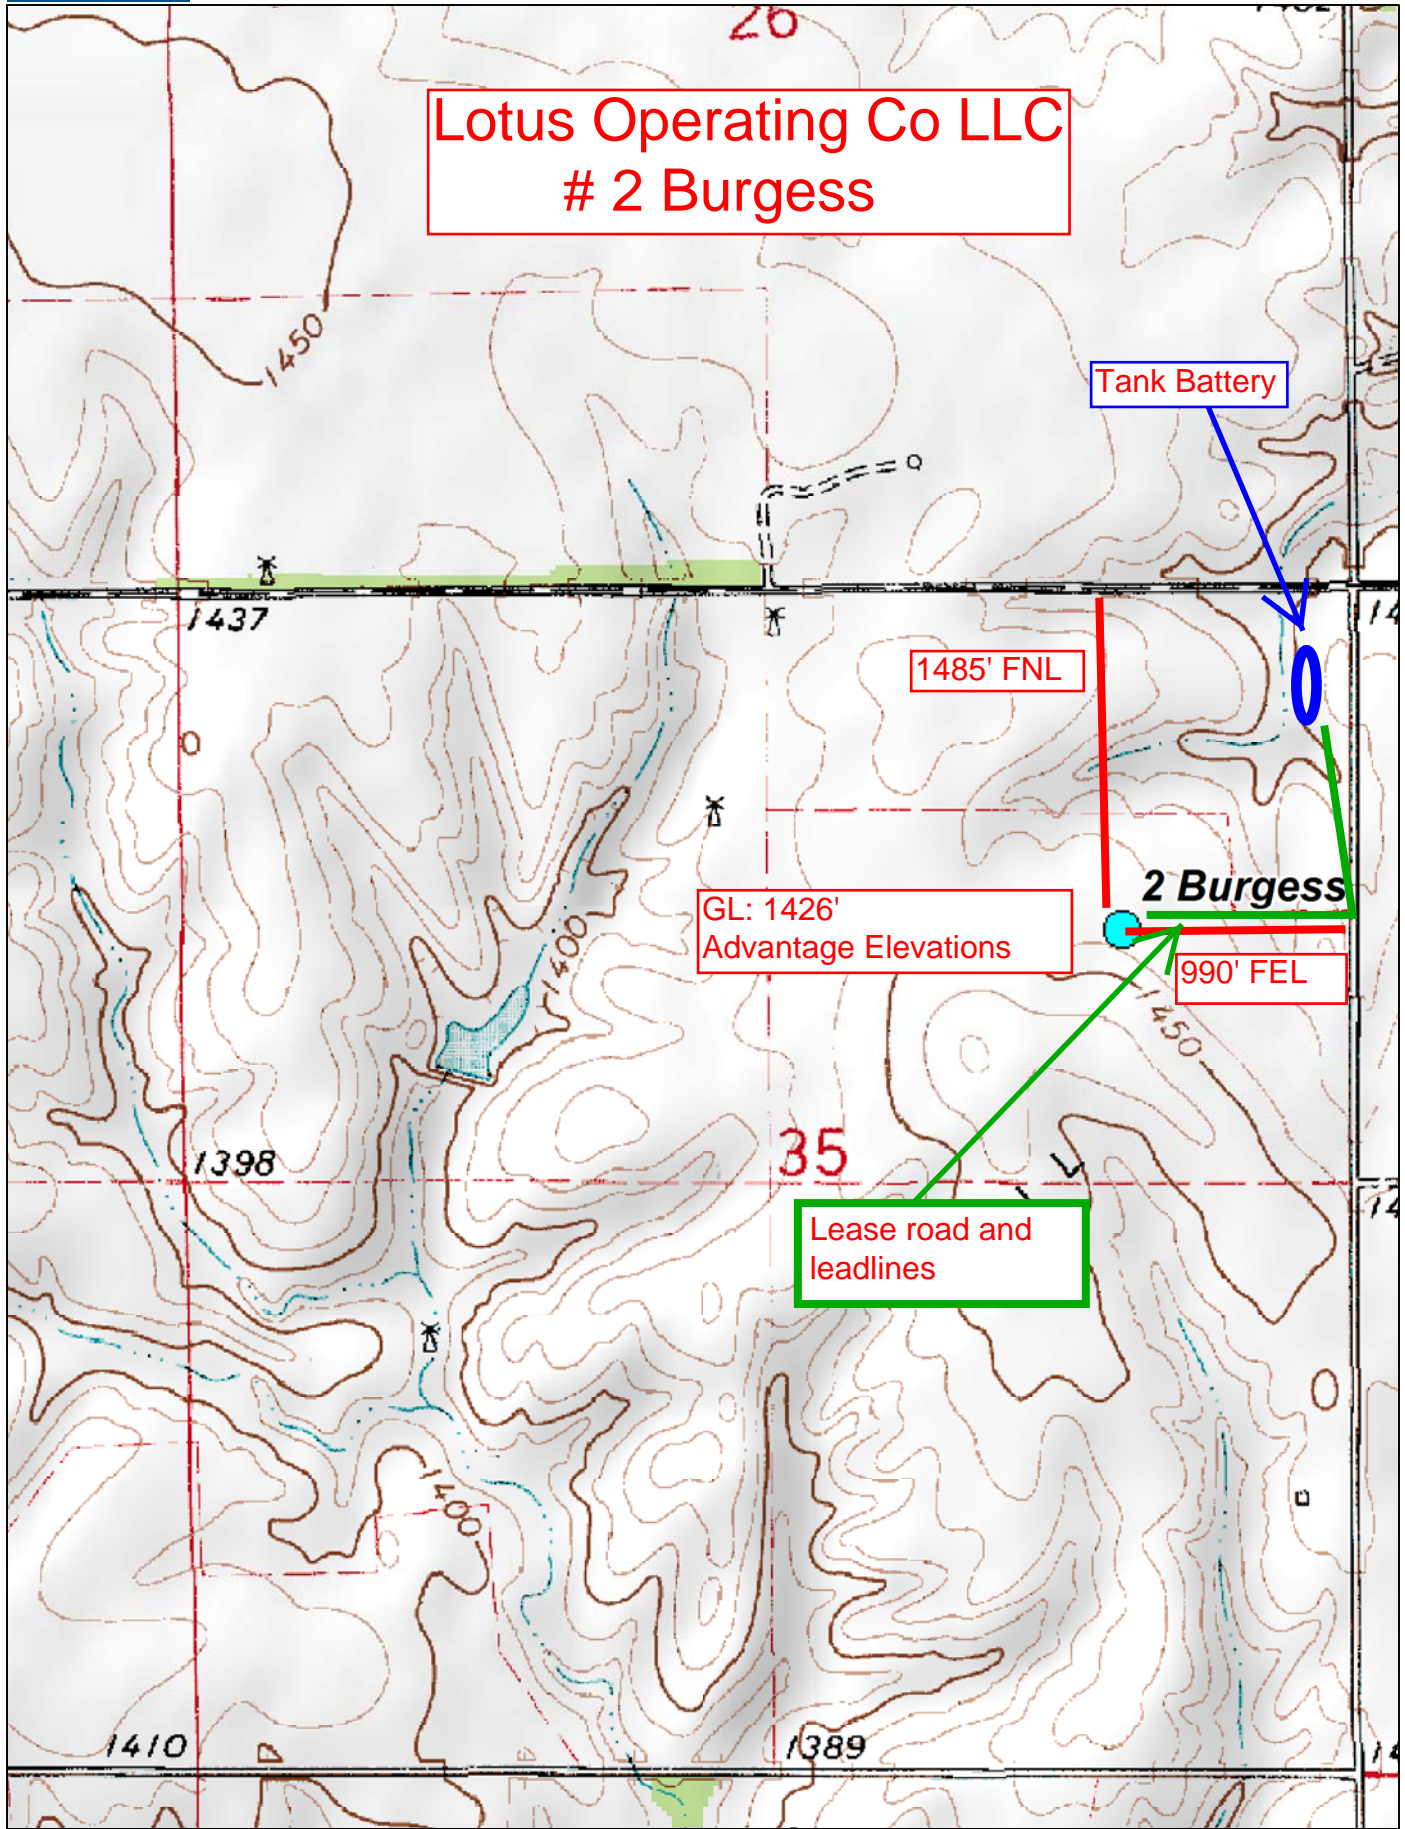

Lotus Operating Co LLC  
# 2 Burgess

Tank Battery

1485' FNL

GL: 1426'  
Advantage Elevations

2 Burgess

990' FEL

Lease road and  
leadlines

Data use subject to license.

© DeLorme. Topo North America™ 9.

www.delorme.com