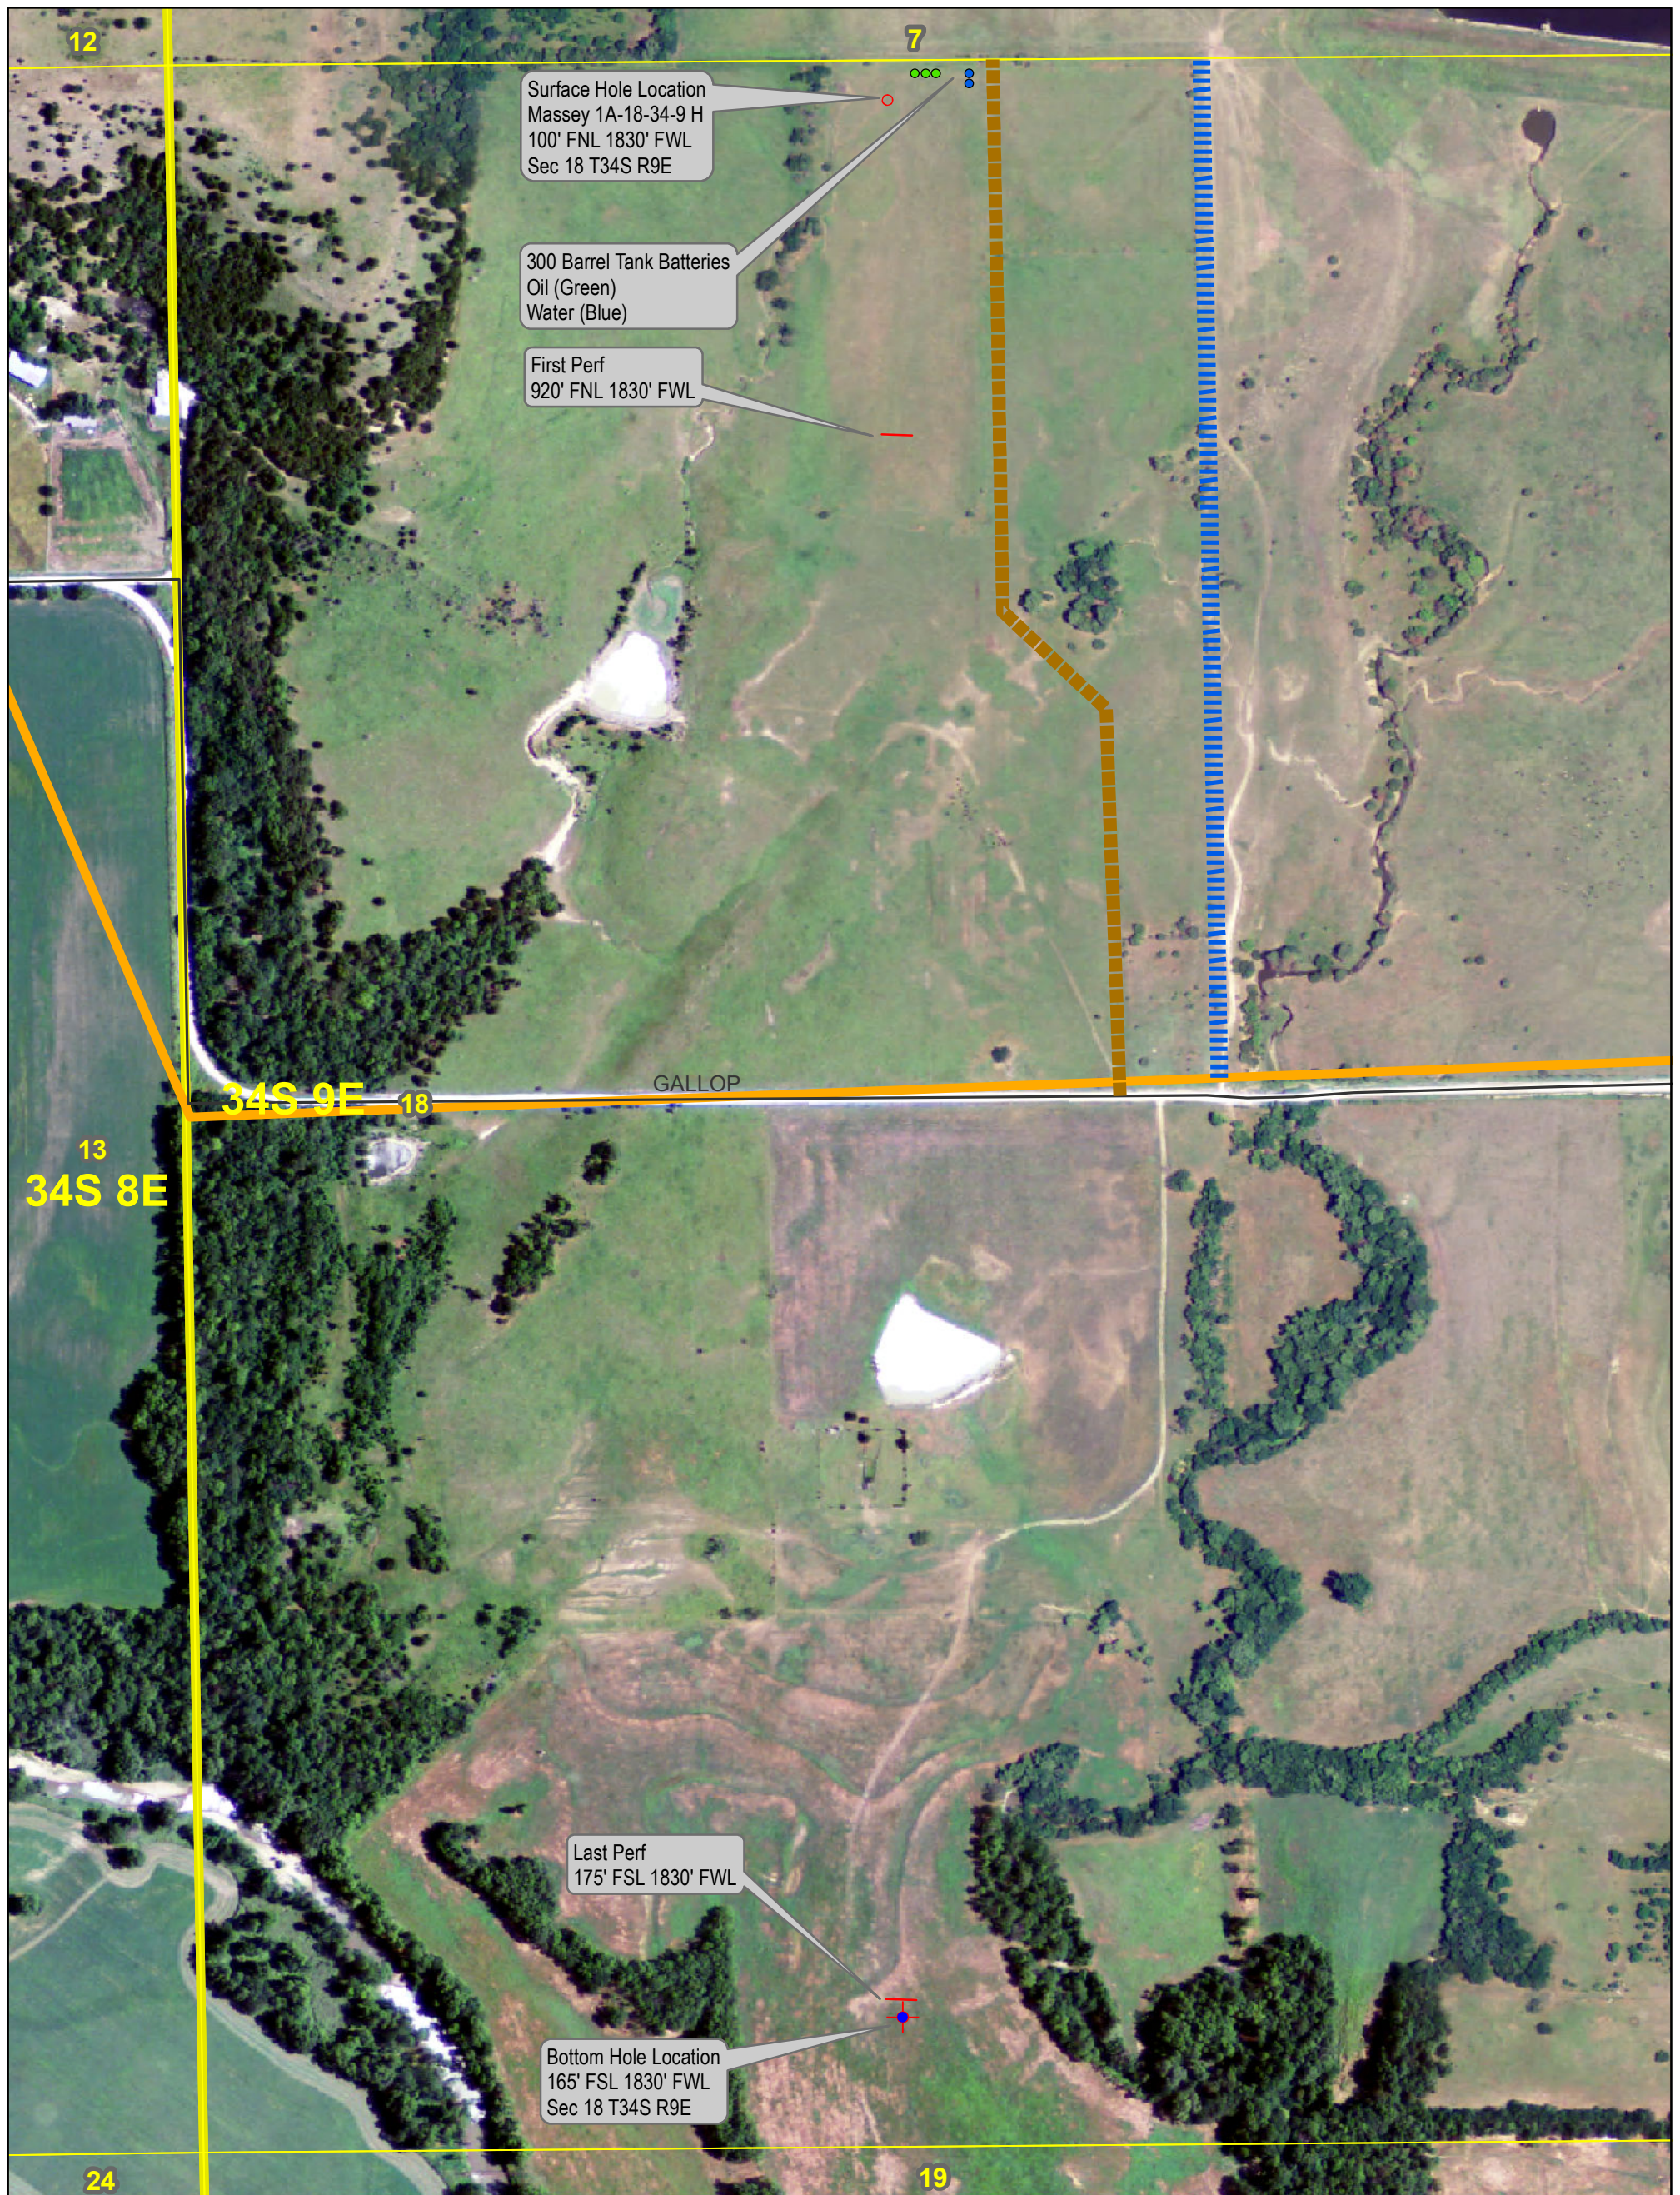

Massey 1A-18-34-9 H

Chautauqua County, KS

Section 18 T34S R9E

November 26, 2012

N E M A H A
O I L A N D G A S

0 375 750 1,500 Feet

- Proposed Lease Road
- Proposed Electric Line
- Caney Valley Electric
- Paved Road
- Gravel/Dirt Road