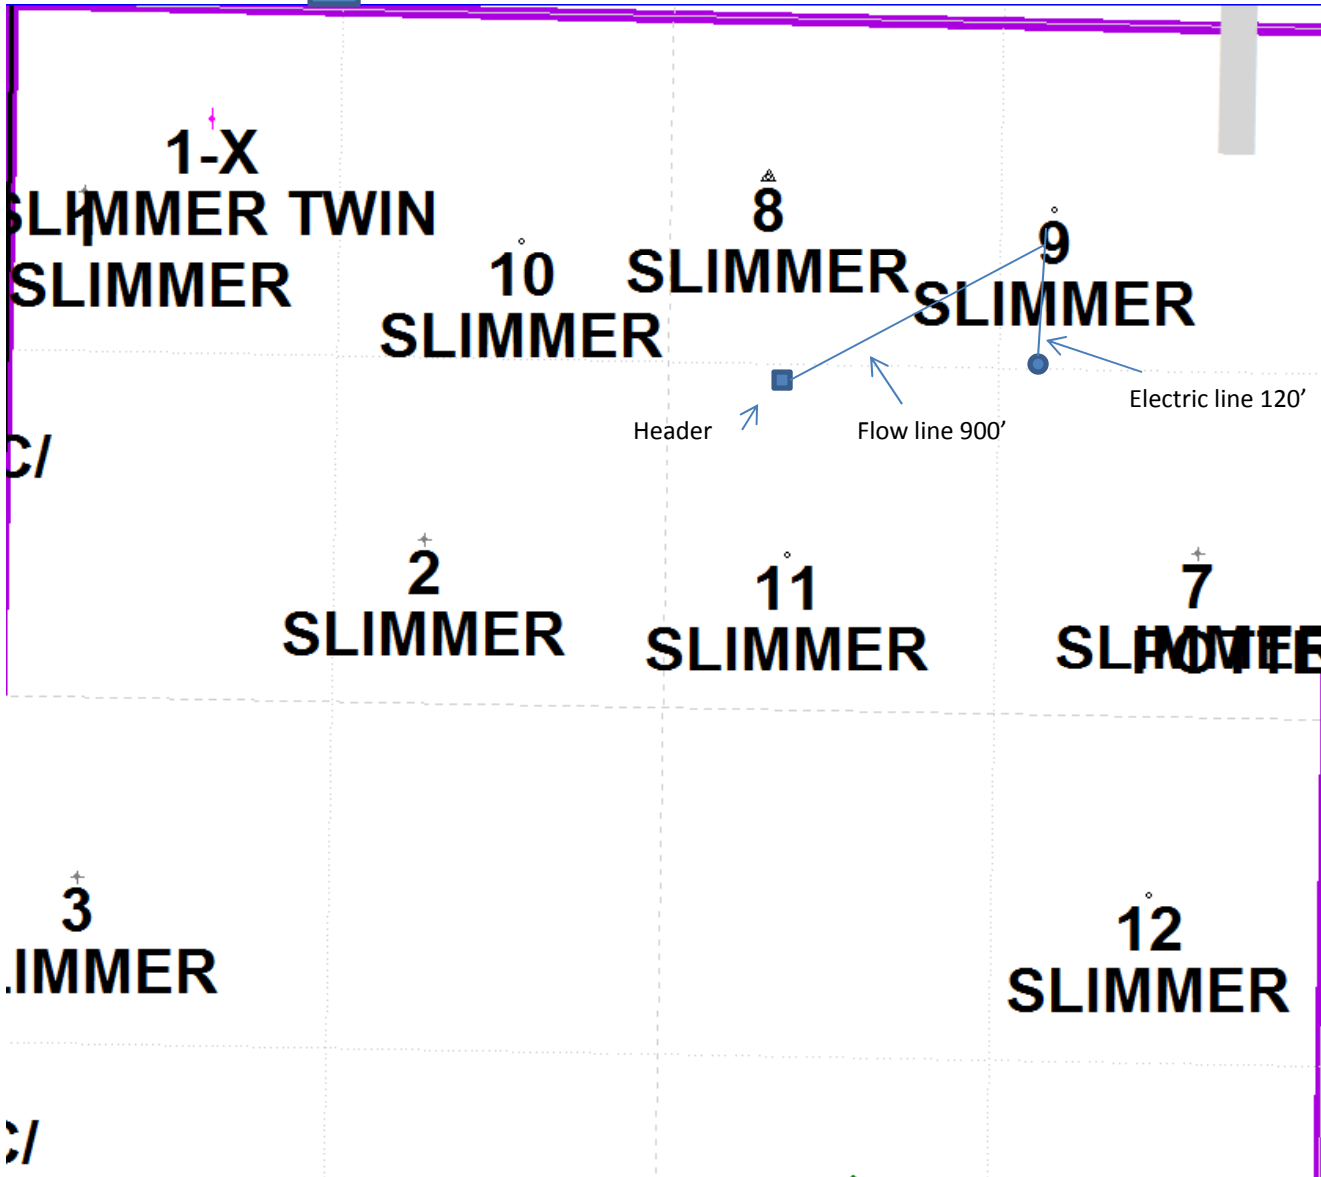

19-11S-16W ELLIS Co., KS

Tank Battery

1-X
SLIMMER TWIN
SLIMMER

10 SLIMMER
8 SLIMMER

9 SLIMMER

2 SLIMMER

11 SLIMMER

7 SLIMMER

3 SLIMMER

12 SLIMMER

Header

Flow line 900'

Electric line 120'