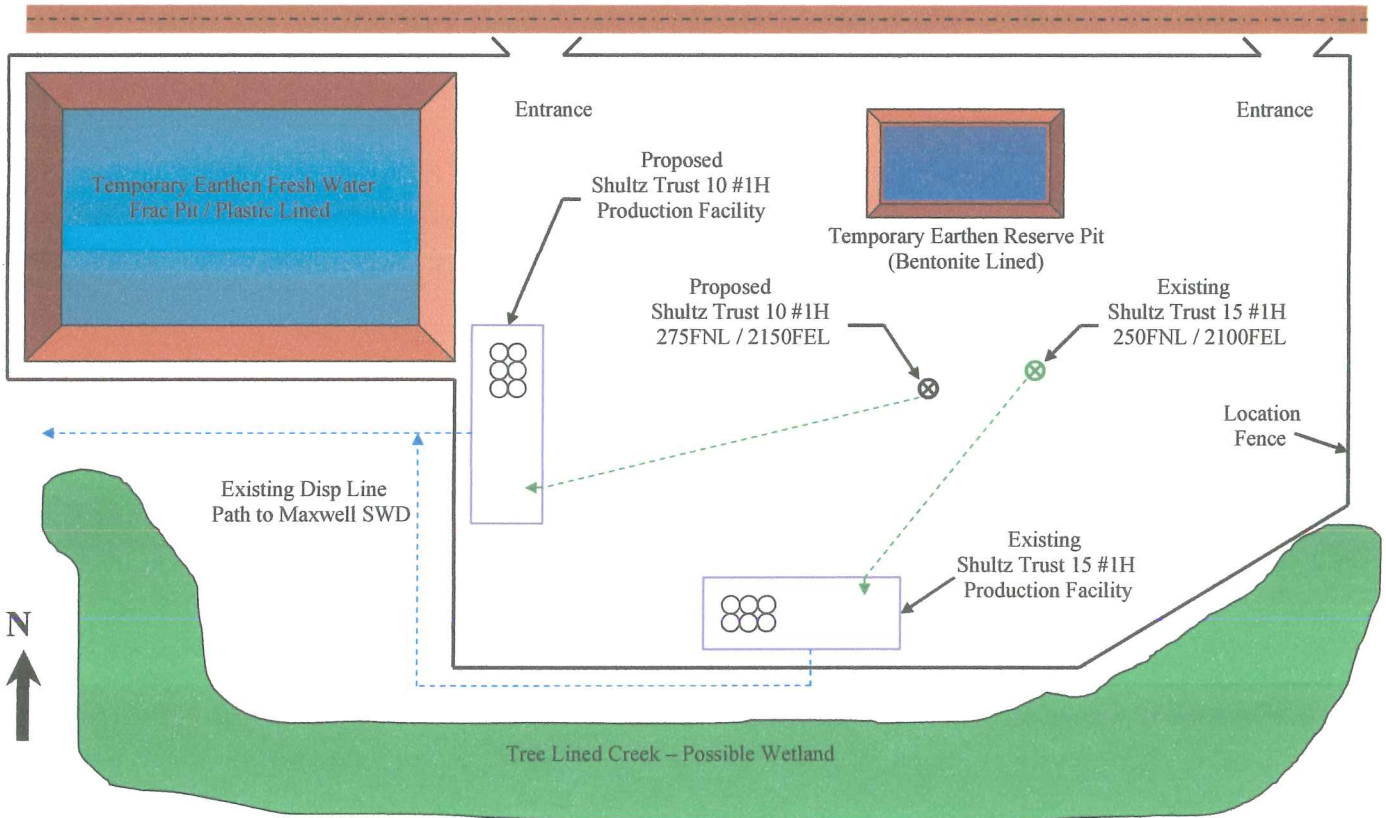

Unit Petroleum Company – Shultz Trust 10 #1H Location & Facility Diagram
NW NE/4 Sec 15-T25S-R9W Reno Co., KS

NOT TO SCALE

Drawing: J Rummery 11/28/2012