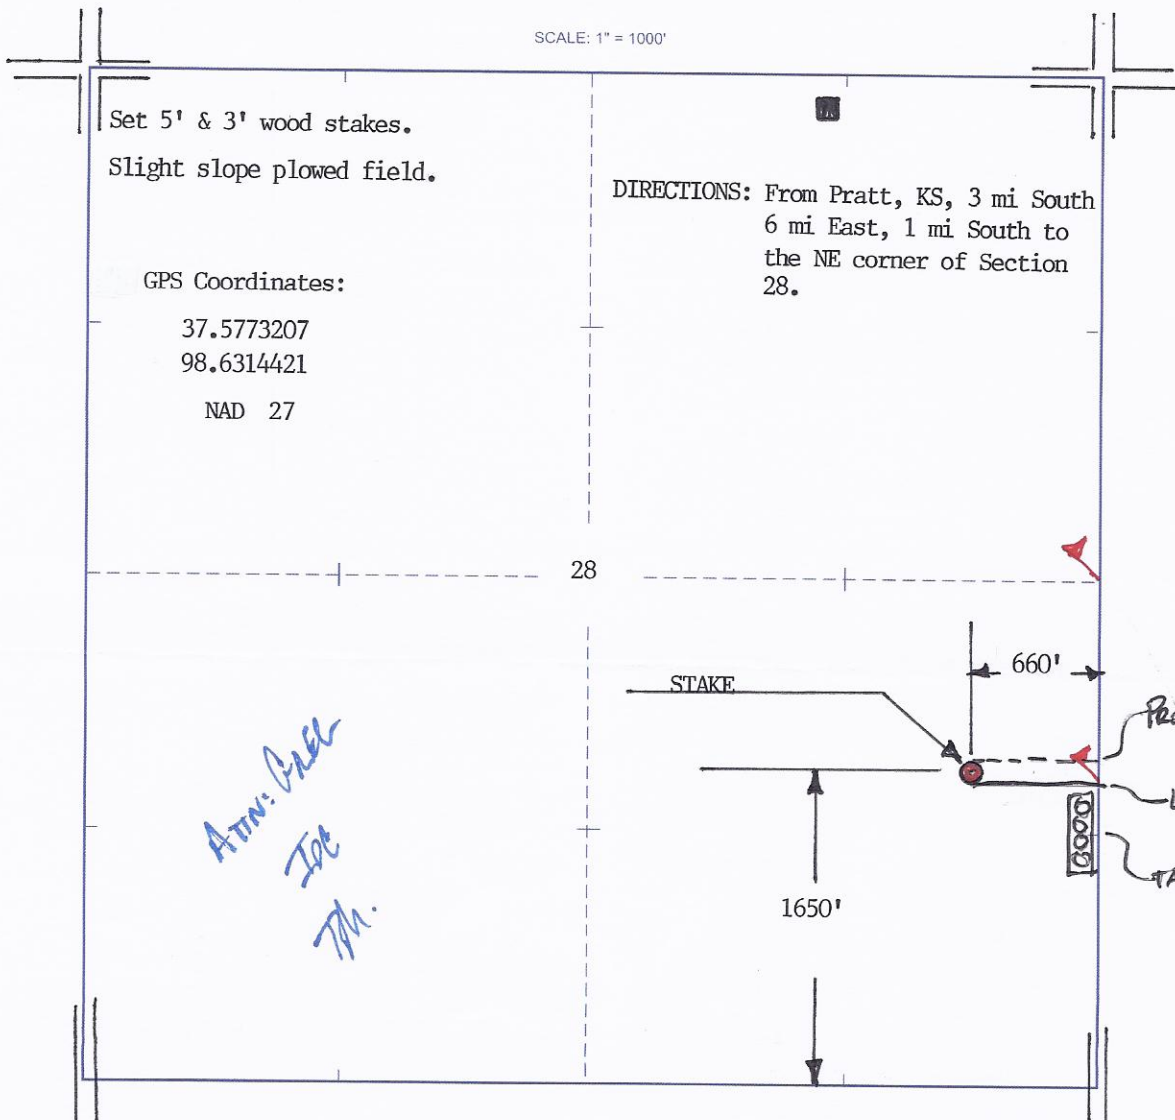

T

12w

R

S/2 NE SE

LOCATION

ELEVATION: 1892' GR

OIL PRODUCERS INC OF KANSAS  
1710 Waterfront Pkwy  
Wichita, KS 67206-6603

AUTHORIZED BY: Lori

SCALE: 1" = 1000'

Set 5' & 3' wood stakes.  
Slight slope plowed field.

GPS Coordinates:

37.5773207

98.6314421

NAD 27

DIRECTIONS: From Pratt, KS, 3 mi South  
6 mi East, 1 mi South to  
the NE corner of Section  
28.

*ATTN: Paul  
Joe  
Tom.*

DATE STAKED: 09/20/2012