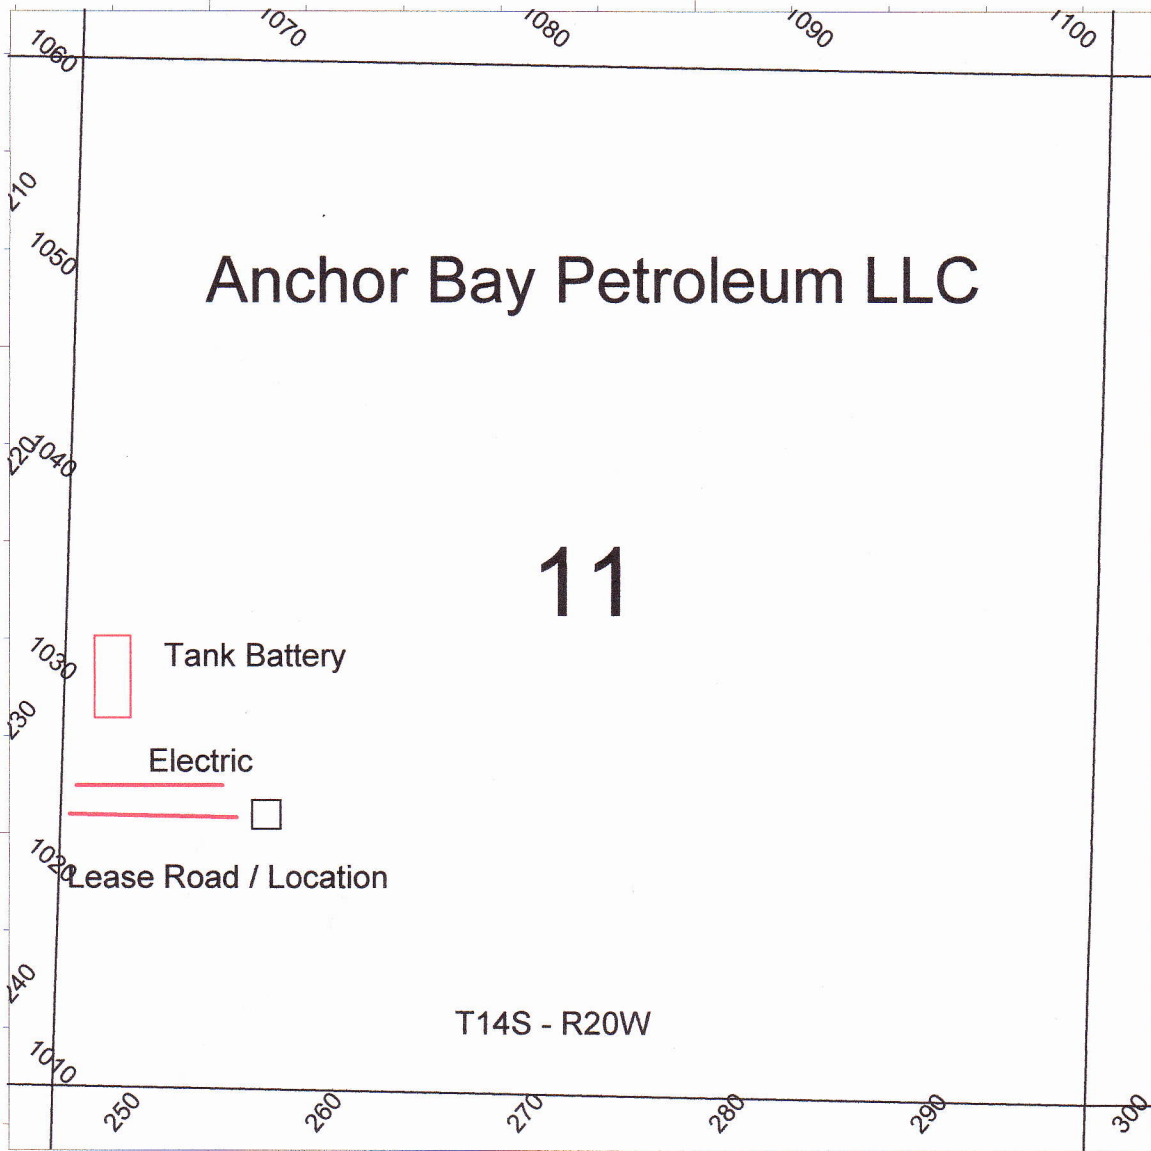

X/Y:
Feet

1569900

Anchor Bay Petroleum LLC

11

Tank Battery

Electric

Lease Road / Location

T14S - R20W

190000

190000

1569900