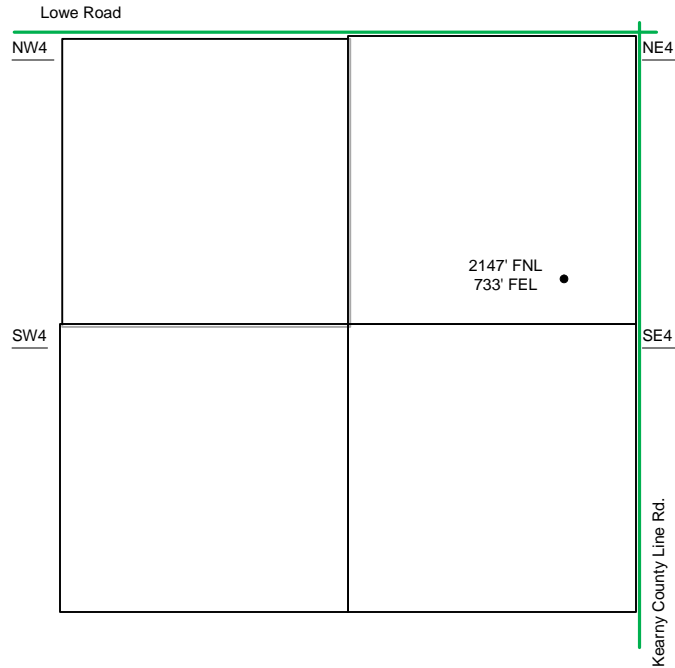

Proposed Plan of Construction
 Hylbom B-1
 Sec 25 T23S-R35W
 Kearny County, KS

The Tank Battery for the Hylbom B-1 is located in the NW of the ADJACENT quarter.

- Well Location
- Proposed Lease Roads
- - - Proposed Pipeline
- Proposed Tank Battery
- Proposed Power Lines
- - - Existing Pipeline

Note-Drawing **Not** to Scale