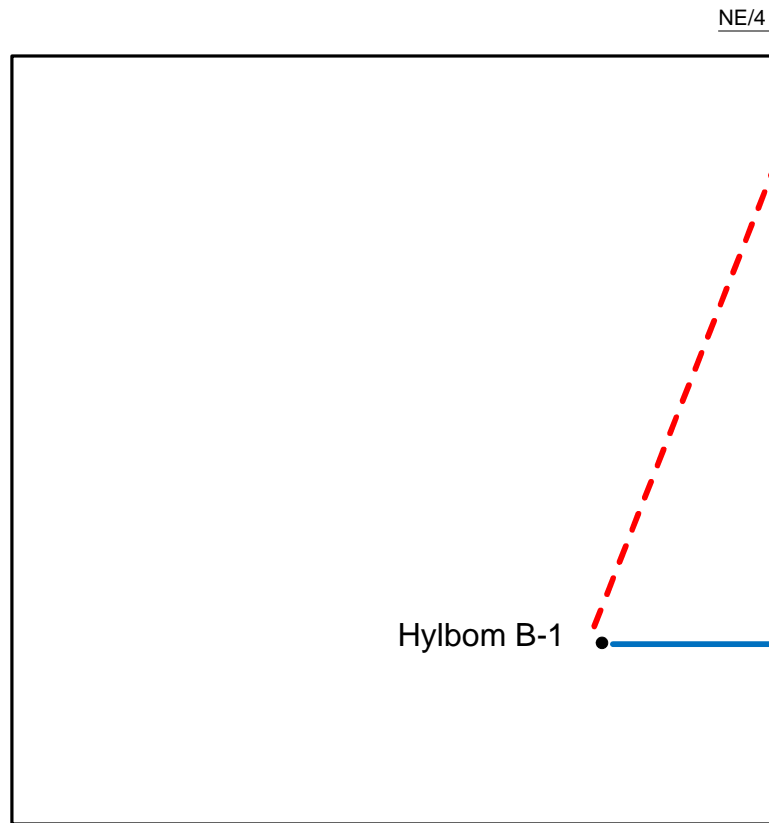

Proposed Plan of Construction
 Hylbom B-1
 Sec 25 T23S-R35W
 Kearny County, KS

The Tank Battery for the Hylbom B-1 is located in the NW of the ADJACENT quarter.

- Well Location
- Proposed Lease Roads
- - - Proposed Pipeline
- Proposed Tank Battery
- Proposed Power Lines
- - - Existing Pipeline

Note-Drawing **Not** to Scale