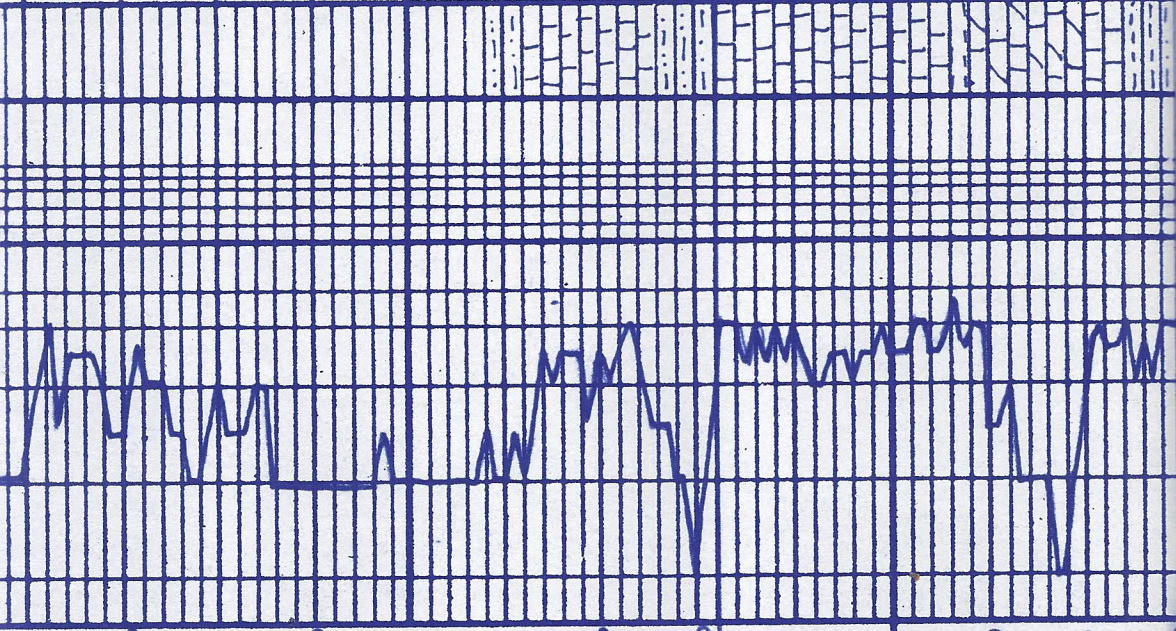

6

9:50 am location
5:00 PM 2-1-13

Mud
U.S. 55
wt. 8.7

sh-gray

ls-tan-brn-gray-fn. sh.
massif

sh-gray

ls-dark-tan-fn. sh. w/ poor
inter. sh. of barren sh. locally

sh-dark gray

10 20 30 40 50 60 70 80 90

Topok 80

3200

10 20 30