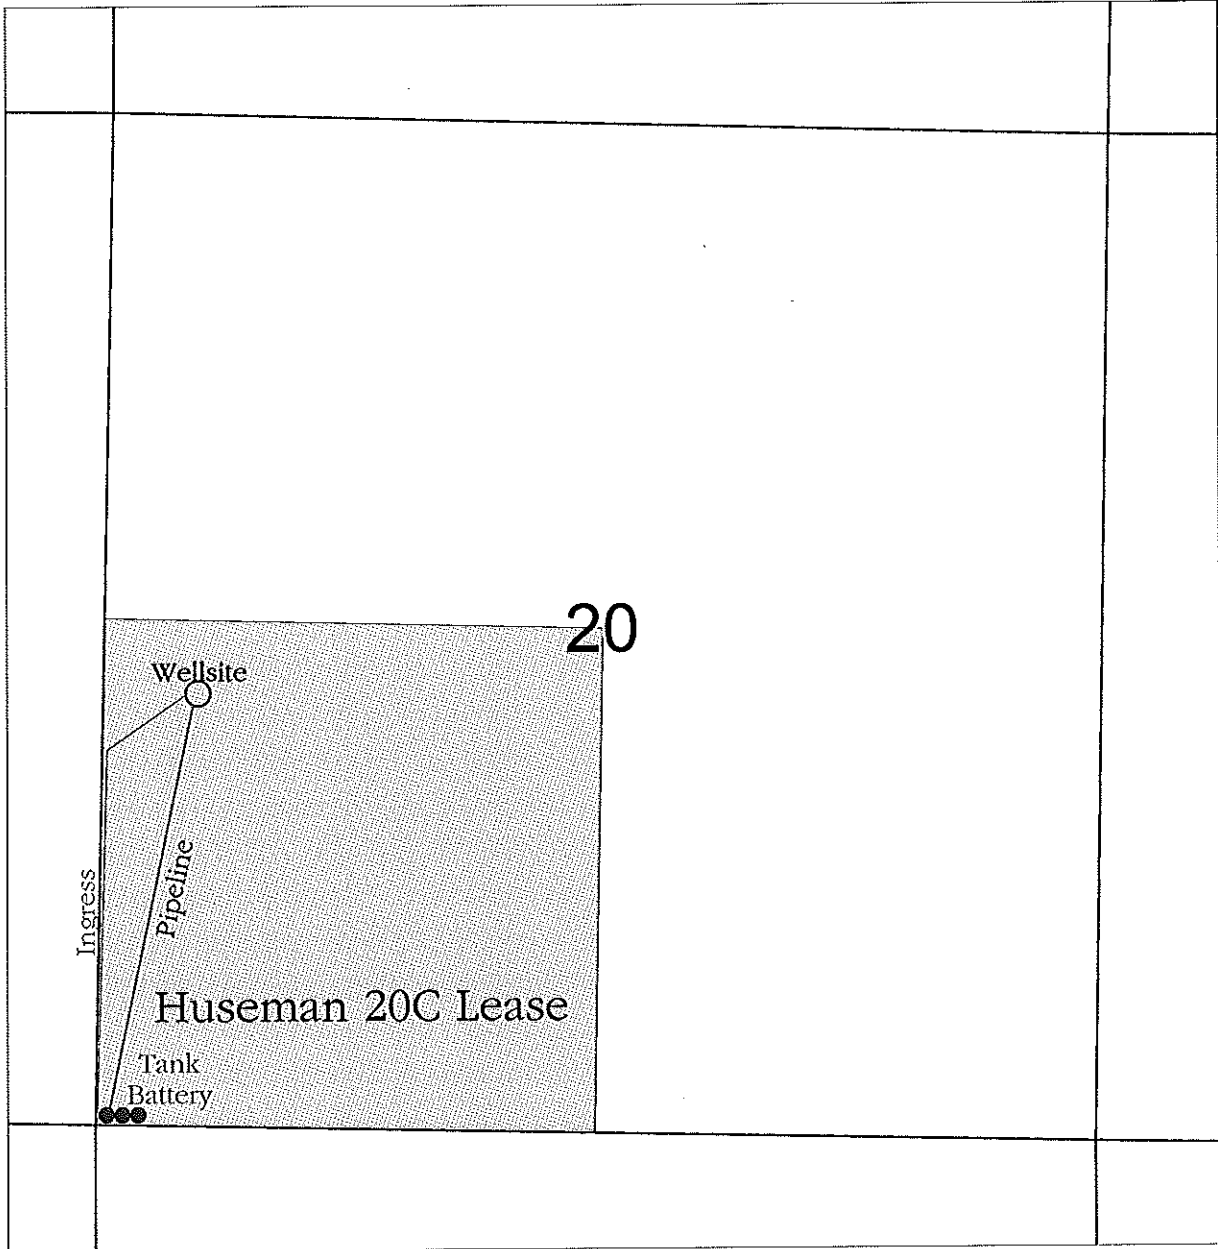

KANSAS SURFACE OWNER NOTIFICATION ACT

R 31 W

T
16
S

SCALE = 1: 12,000

SCOTT COUNTY, KANSAS