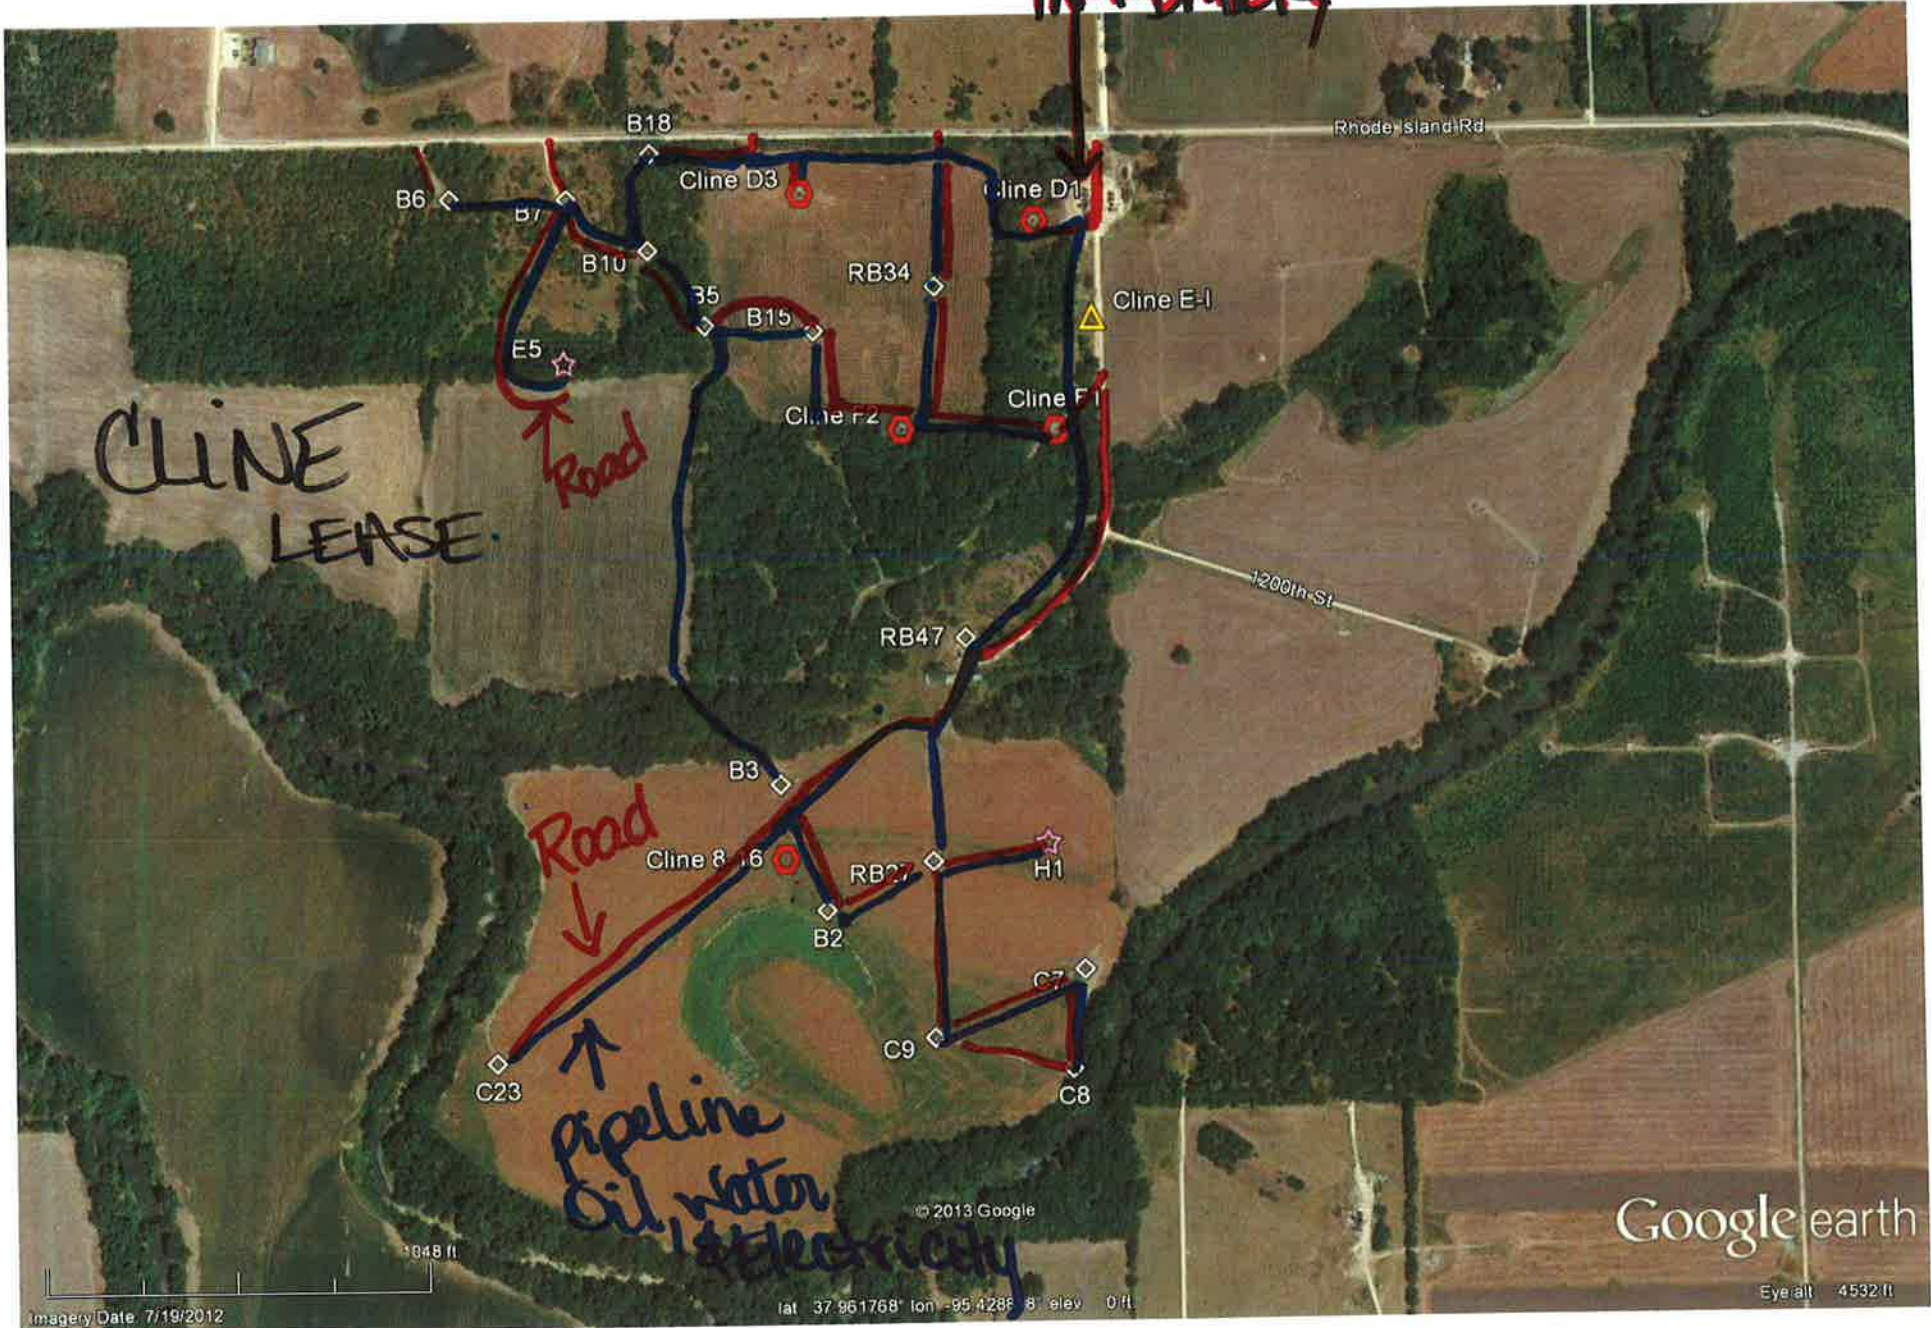

TANK BATTERY

CLINE LEASE

Road

pipeline  
Oil, water  
& electricity

Rhode Island Rd

1200th St

Google earth

Imagery Date 7/19/2012

lat 37.961768 lon -95.42888 elev 0 ft

Eye alt 4532 ft