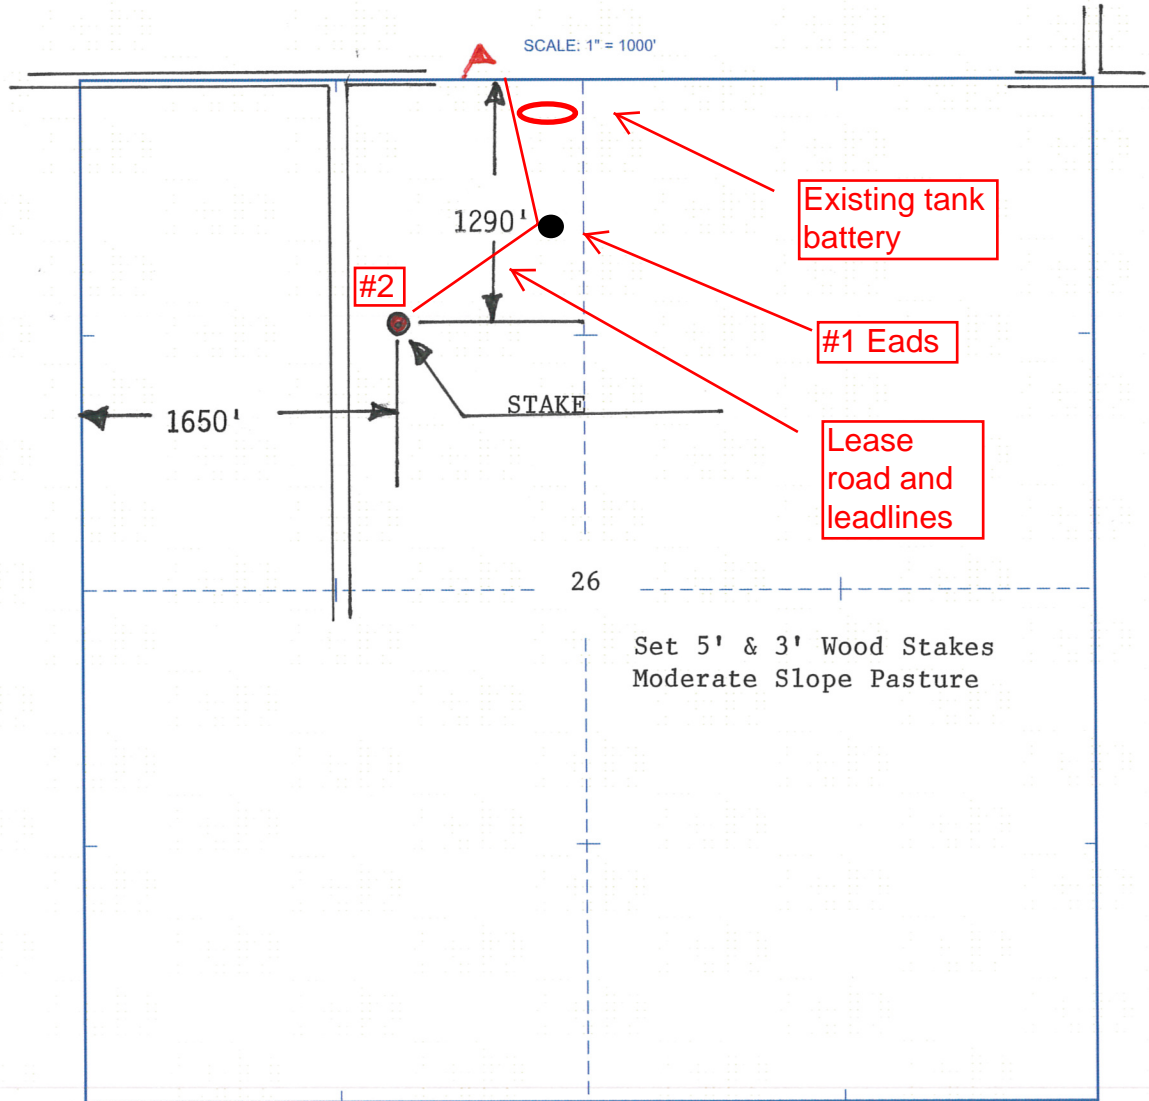

ELEVATION: 1976' Gr.

Lotus Operating Company, LLC
100 South Main
Suite #420
Wichita, Kansas 67202

AUTHORIZED BY: Tim Hellman

DATE STAKED: 6-3-13

Sun City, KS Scale: 1" = 0.189Mi 305Mft 1,000Ft, 1 Mi = 5,280', 1 cm = 120Mft

505

(CROFT)

506

507

55'

1922

1981

1992

2000

1921

1964

20'