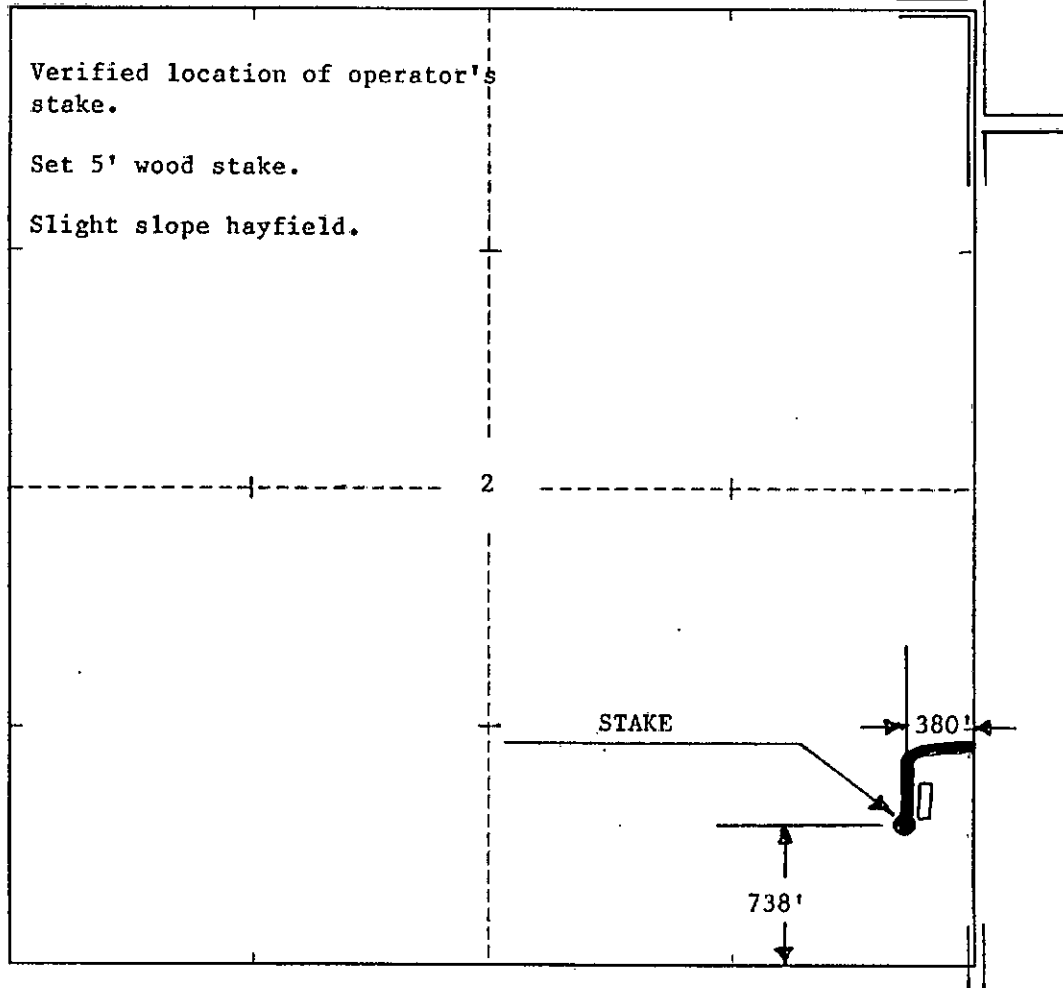

T

12w

R

738' FSL & 380' FEL of Sec.

LOCATION

ELEVATION: 1366' GR

CHIEFTAIN OIL CO. INC.
PO Box 124
Kiowa, KS 67070-0124

LEGEND

- Well Location
- Tank Battery Location
- Pipeline Location
- - - - - Electric Line Location
- ▬ Lease Road Location

AUTHORIZED BY: Ron Molz

SCALE: 1" = 1000'

Verified location of operator's stake.

Set 5' wood stake.