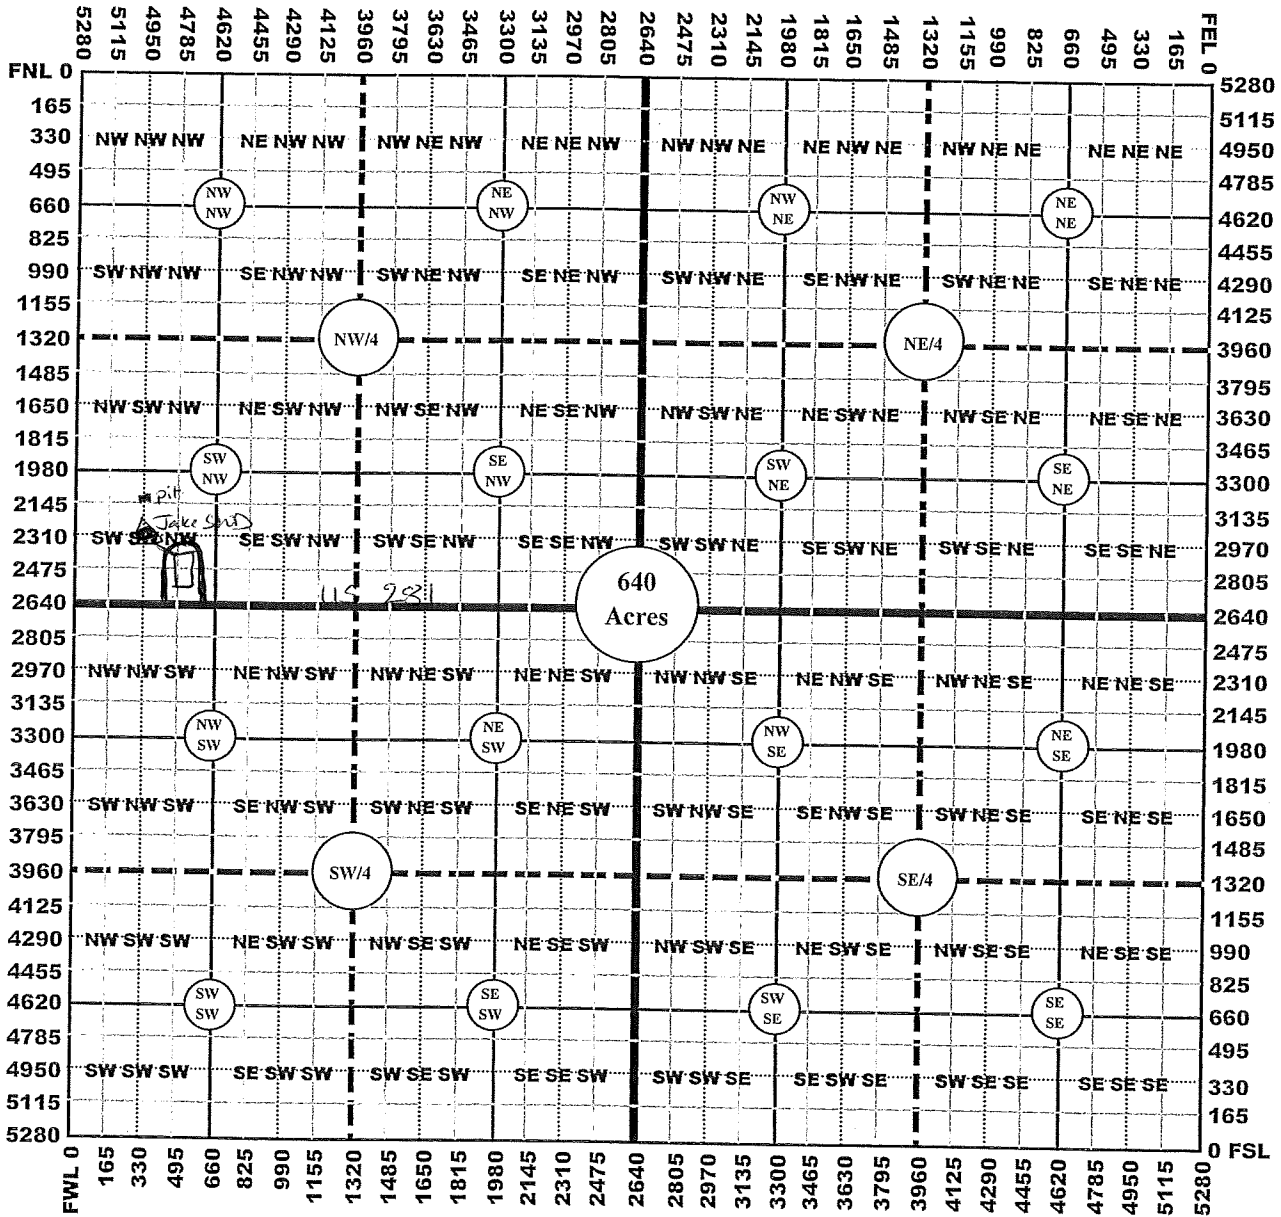

Jake SWD

12-35-12W

- tank battery
- well
- pit
- road
- lead line