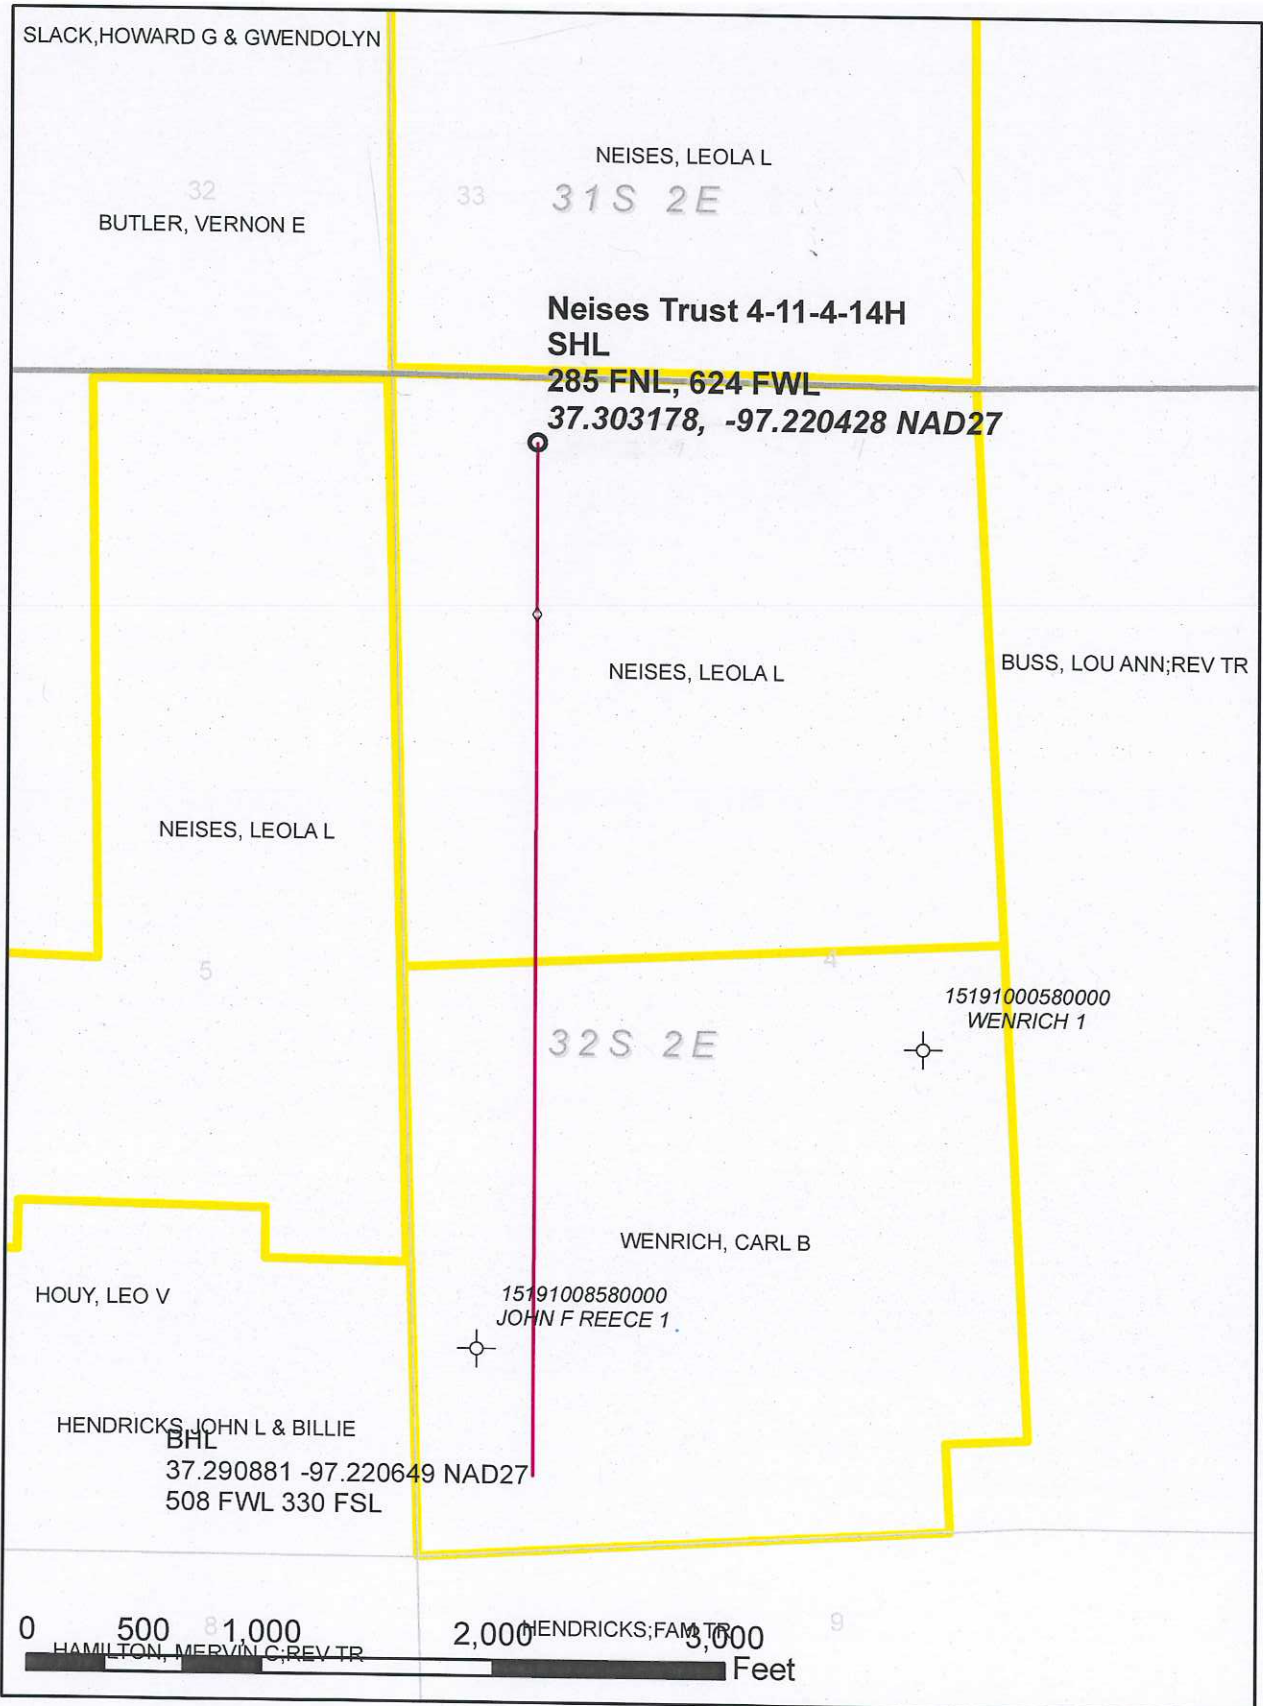

Source Energy MidCon, LLC

Neises Trust 4-11-4-14H

Source Energy MidCon, LLC Unit Plat (NAD27)

Proposed Source 712+/- acre unit