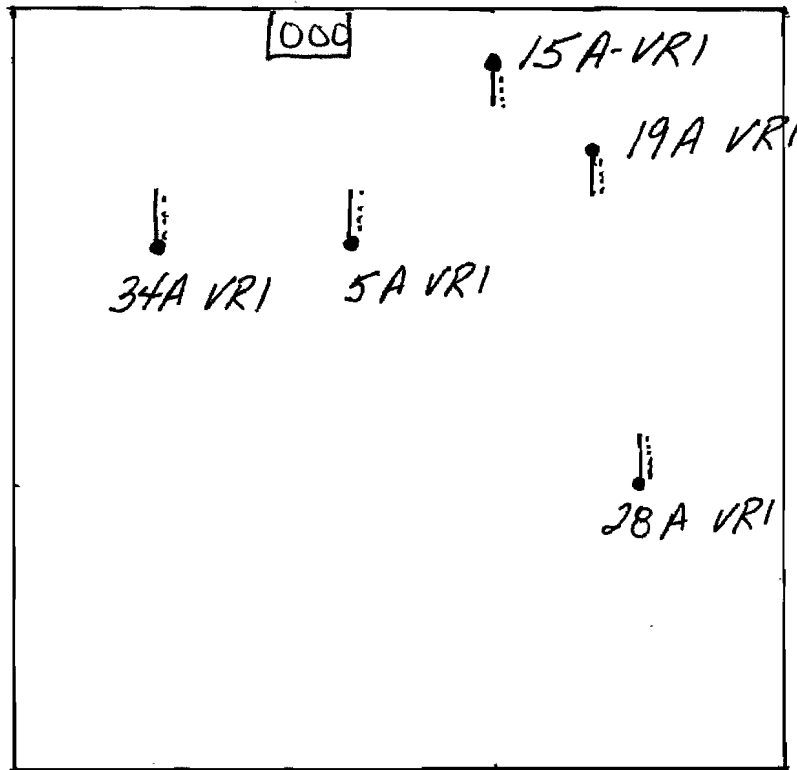

Medcalf Lease
 NW 1/4 S 7-24S-22E

15A VRI
 175' FNL
 1700' FWL

19A VRI
 460' FNL
 2000' FWL

34A VRI
 770' FNL
 520' FWL

5A VRI
 770' FNL
 1155' FWL

28A VRI
 1680' FNL
 2150' FWL

— Flow line
 - - - - - Electric
 [000] Tank Battery

All Lines and roads go to existing wells