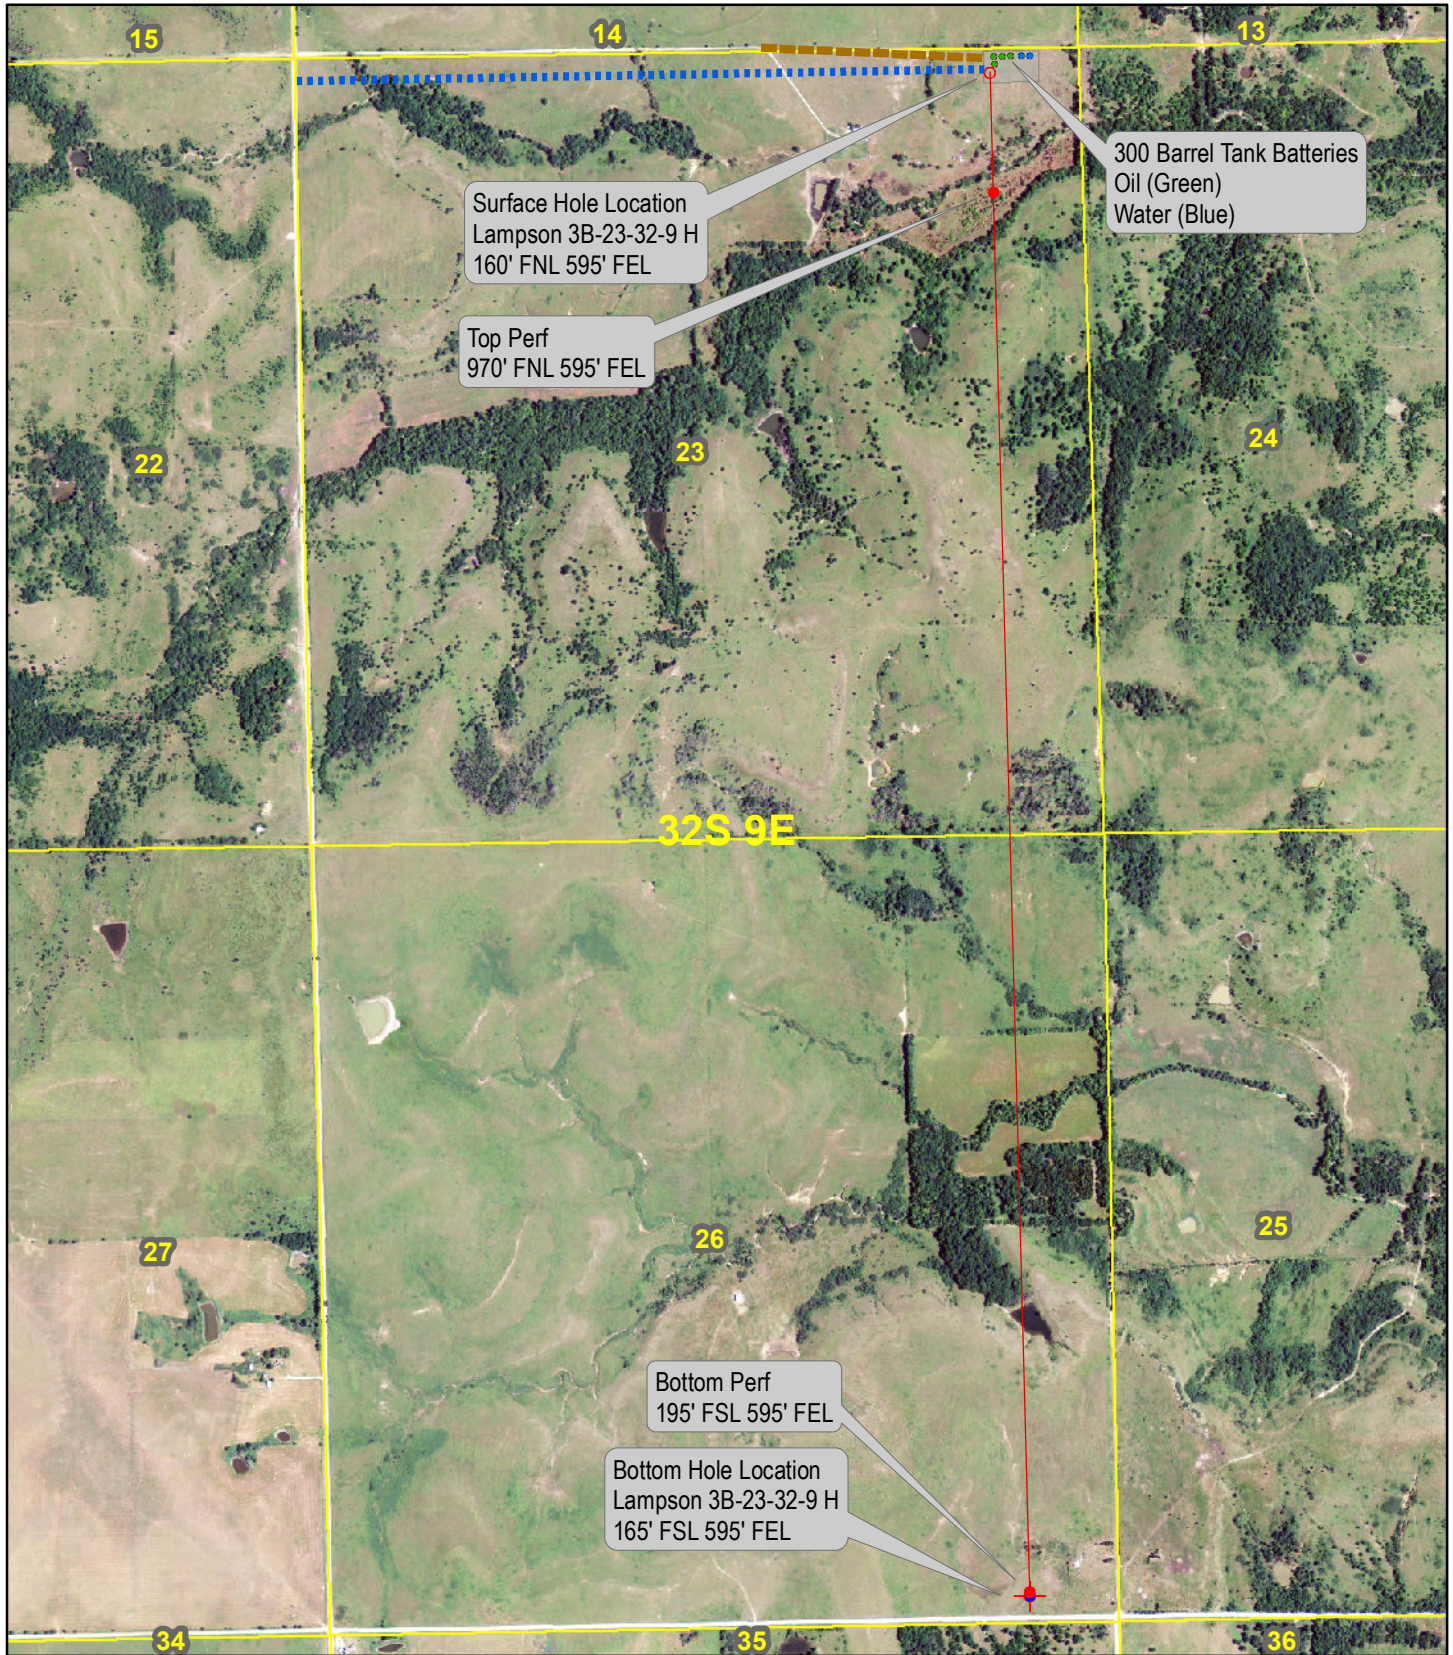

# Lampson 3B-23-32-9 H

June 25, 2013

N E M A H A  
O I L A N D G A S

0 750 1,500 3,000 Feet