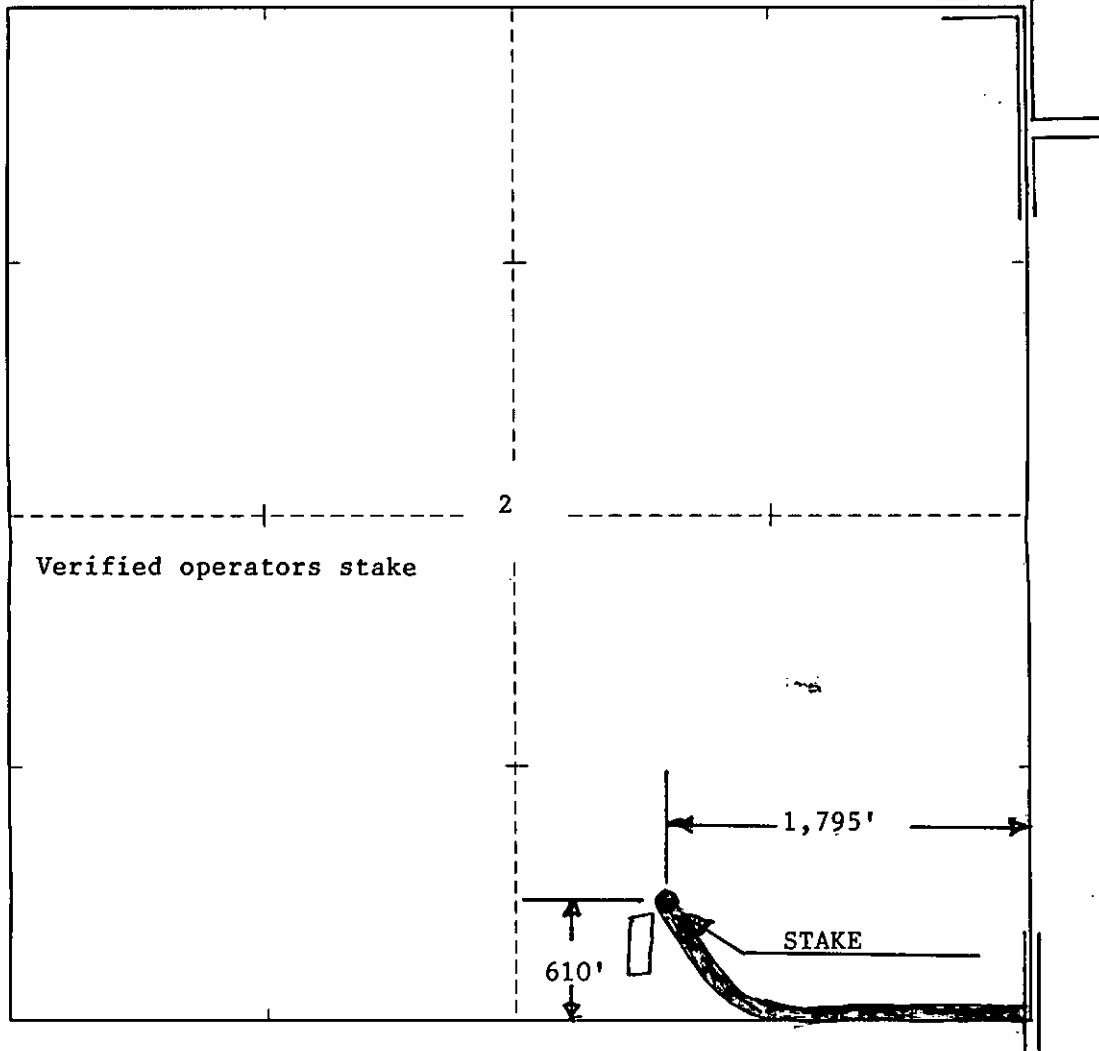

Barber
COUNTY

2 35s 12w
S T R

610' FSL & 1,795' FEL
LOCATION

ELEVATION: 1,411 Gr.

Chieftain Oil Company, Inc.
P.O. Box 124
Kiowa, Kansas 67070-0124

AUTHORIZED BY: Ron Molz

LEGEND

- Well Location
- Tank Battery Location
- Pipeline Location
- Electric Line Location
- Lease Road Location

SCALE: 1" = 1000'

DATE STAKED: 6-20-13