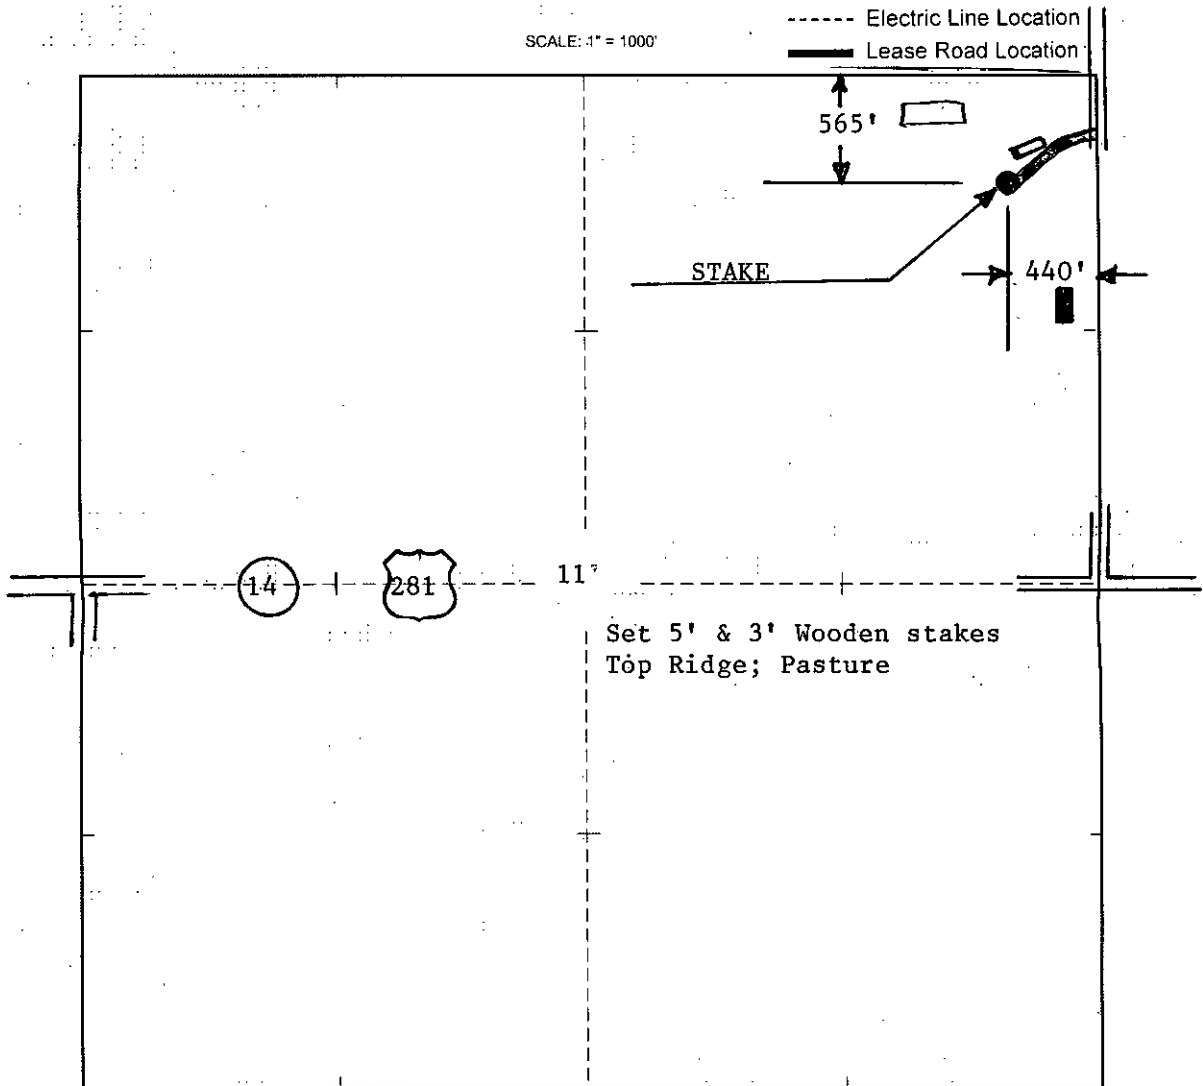

11 35s 12w
S T R

565' FNL & 440' FEL
LOCATION

ELEVATION: 1,393 Gr.

Chieftain Oil Company, Inc.
P.O. Box 124
Kiowa, Kansas
67070-0124

AUTHORIZED BY: Ron Molz

SCALE: 1" = 100'

LEGEND

- Well Location
- Tank Battery Location
- Pipeline Location
- Electric Line Location
- Lease Road Location

Set 5' & 3' Wooden stakes
Top Ridge; Pasture

DATE STAKED: 6-20-13